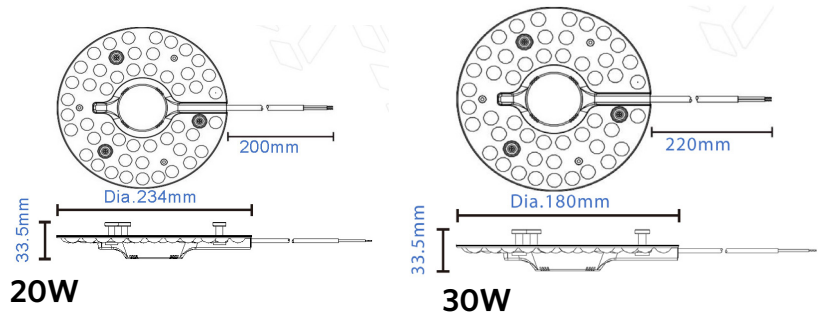

LAMP Wireless control (BLE) by APP Tunable LED Ceiling Module

VRL CCM20T160 (20w) / VRL CCM30T160 (30w)

Tunable white replaceable LED module for ceiling fixture with built-in professional bluetooth module. Magnetic mount on existing ceiling fixture.

Control via APP, support a BLE wireless ON/OFF, dimming and CCT control from daylight to cool white to warm white (2700K-5000K)

This replaceable LED module can be grouped and create your favorite scene by APP to simplify way of control

Work well with IOS device (mobile phone/tablet)