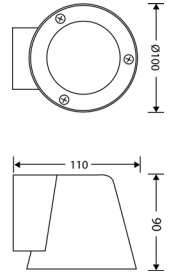

YJR-1911-09 (UP & DOWN THROW)

COB LED Power 2 x 3W
 Dimension: Ø58 mm H:128 mm.
 Projection: 75 mm
 Warm white 3000K
 Beam angle: 50°
 Color: Anthracite
 Material:
 - Die-cast aluminium body
 - Clear glass diffuser

YJR-1912-09 (DOWN THROW WITH MOTION SENSOR)

COB LED Power 1 x 3W
 Dimension: Ø58 mm H:148 mm.
 Projection: 100 mm
 Warm white 3000K
 Beam angle: 50°
 Color: Anthracite
 Material:
 - Die-cast aluminium body
 - Clear glass diffuser
 - Motion Sensor

IP54 - RESIDENTIAL RANGE

YZR-1021-09 (DOWN THROW)

1 x GU10 LED
 Lamp Holder: GU10
 Dimension: Ø100 mm H: 90 mm.
 Projection: 110 mm
 Warm white 3000K/Cool white 4000K
 Color: Anthracite
 Material:
 - Die-cast aluminium body
 - Clear glass diffuser

YZR-1051-01

LED Power 3W
 Dimension: Ø110 mm
 Projection: 20 mm
 Warm white 3000K
 Color: White
 Material:
 - Die-cast aluminium body
 - Frosted diffuser

YZR-1053-01

LED Power: 3W
 L105 x H105 mm
 Projection: 25 mm
 Warm white 3000K
 Color: White
 Material:
 - Die-cast aluminium
 - Frosted diffuser