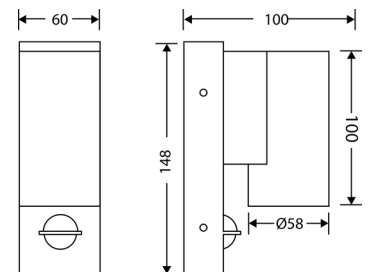

IP54 - RESIDENTIAL RANGE

YJR-1910-09 (DOWN THROW)

COB LED Power 1 x 3W
 Dimension: Ø58 mm H:100 mm.
 Projection: 75 mm
 Warm white 3000K
 Beam angle: 50°
 Color: Anthracite
 Material:
 - Die-cast aluminium body
 - Clear glass diffuser

YJR-1911-09 (UP & DOWN THROW)

COB LED Power 2 x 3W
 Dimension: Ø58 mm H:128 mm.
 Projection: 75 mm
 Warm white 3000K
 Beam angle: 50°
 Color: Anthracite
 Material:
 - Die-cast aluminium body
 - Clear glass diffuser

YJR-1912-09 (DOWN THROW WITH MOTION SENSOR)

COB LED Power 1 x 3W
 Dimension: Ø58 mm H:148 mm.
 Projection: 100 mm
 Warm white 3000K
 Beam angle: 50°
 Color: Anthracite
 Material:
 - Die-cast aluminium body
 - Clear glass diffuser
 - Motion Sensor

YZR-1051-01

LED Power 3W
 Dimension: Ø110 mm
 Projection: 20 mm
 Warm white 3000K
 Color: White
 Material:
 - Die-cast aluminium body
 - Frosted diffuser

YZR-1053-01

LED Power: 3W
 L105 x H105 mm
 Projection: 25 mm
 Warm white 3000K
 Color: White
 Material:
 - Die-cast aluminium
 - Frosted diffuser