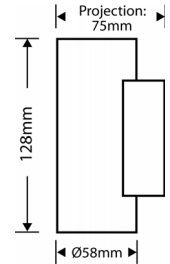

IP54 - RESIDENTIAL RANGE

YJR-1910-09 (DOWN THROW)

COB LED Power 1 x 3W
 Dimension: Ø58 mm H:100 mm.
 Projection: 75 mm
 Warm white 3000K
 Beam angle: 50°
 Color: Anthracite
 Material:
 - Die-cast aluminium body
 - Clear glass diffuser

YJR-1911-09 (UP & DOWN THROW)

COB LED Power 2 x 3W
 Dimension: Ø58 mm H:128 mm.
 Projection: 75 mm
 Warm white 3000K
 Beam angle: 50°
 Color: Anthracite
 Material:
 - Die-cast aluminium body
 - Clear glass diffuser

YJR-1912-09 (DOWN THROW WITH MOTION SENSOR)

COB LED Power 1 x 3W
 Dimension: Ø58 mm H:148 mm.
 Projection: 100 mm
 Warm white 3000K
 Beam angle: 50°
 Color: Anthracite
 Material:
 - Die-cast aluminium body
 - Clear glass diffuser
 - Motion Sensor

YZR-1051-01

LED Power 3W
 Dimension: Ø110 mm
 Projection: 20 mm
 Warm white 3000K
 Color: White
 Material:
 - Die-cast aluminium body
 - Frosted diffuser

YZR-1053-01

LED Power: 3W
 L105 x H105 mm
 Projection: 25 mm
 Warm white 3000K
 Color: White
 Material:
 - Die-cast aluminium
 - Frosted diffuser