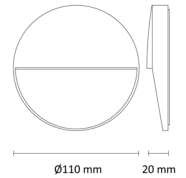

YJR-1911-09 (UP & DOWN THROW)

COB LED Power 2 x 3W
 Dimension: Ø58 mm H:128 mm.
 Projection: 75 mm
 Warm white 3000K
 Beam angle: 50°
 Color: Anthracite
 Material:
 - Die-cast aluminium body
 - Clear glass diffuser

YJR-1912-09 (DOWN THROW WITH MOTION SENSOR)

COB LED Power 1 x 3W
 Dimension: Ø58 mm H:148 mm.
 Projection: 100 mm
 Warm white 3000K
 Beam angle: 50°
 Color: Anthracite
 Material:
 - Die-cast aluminium body
 - Clear glass diffuser
 - Motion Sensor

IP54 - RESIDENTIAL RANGE

YZR-1021-09 (DOWN THROW)

1 x GU10 LED
 Lamp Holder: GU10
 Dimension: Ø100 mm H: 90 mm.
 Projection: 110 mm
 Warm white 3000K/Cool white 4000K
 Color: Anthracite
 Material:
 - Die-cast aluminium body
 - Clear glass diffuser

YZR-1051-01

LED Power 3W
 Dimension: Ø110 mm
 Projection: 20 mm
 Warm white 3000K
 Color: White
 Material:
 - Die-cast aluminium body
 - Frosted diffuser

YZR-1053-01

LED Power: 3W
 L105 x H105 mm
 Projection: 25 mm
 Warm white 3000K
 Color: White
 Material:
 - Die-cast aluminium
 - Frosted diffuser