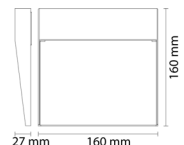

YJR-1911-09 (UP & DOWN THROW)

COB LED Power 2 x 3W
 Dimension: Ø58 mm H:128 mm.
 Projection: 75 mm
 Warm white 3000K
 Beam angle: 50°
 Color: Anthracite
 Material:
 - Die-cast aluminium body
 - Clear glass diffuser

IP54 - RESIDENTIAL RANGE

YZR-1021-09 (DOWN THROW)

1 x GU10 LED
 Lamp Holder: GU10
 Dimension: Ø100 mm H: 90 mm.
 Projection: 110 mm
 Warm white 3000K/Cool white 4000K
 Color: Anthracite
 Material:
 - Die-cast aluminium body
 - Clear glass diffuser

YZR-1051-01

LED Power 3W
 Dimension: Ø110 mm
 Projection: 20 mm
 Warm white 3000K
 Color: White
 Material:
 - Die-cast aluminium body
 - Frosted diffuser

YZR-1053-01

LED Power: 3W
 L105 x H105 mm
 Projection: 25 mm
 Warm white 3000K
 Color: White
 Material:
 - Die-cast aluminium
 - Frosted diffuser

YZR-1052-09

LED Power: 6W
 L160 x H160 mm
 Projection: 27 mm
 Warm white 3000K
 Color: Anthracite
 Material:
 - Die-cast aluminium
 - Frosted diffuser

Ordering Code: VYYR - **V** - **ZZZ** - **CC**

Example: VYYR-1051-3000K-WH