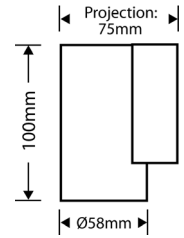

IP54 - RESIDENTIAL RANGE

YJR-1910-09 (DOWN THROW)

COB LED Power 1 x 3W
 Dimension: Ø58 mm H:100 mm.
 Projection: 75 mm
 Warm white 3000K
 Beam angle: 50°
 Color: Anthracite
 Material:
 - Die-cast aluminium body
 - Clear glass diffuser

YJR-1911-09 (UP & DOWN THROW)

COB LED Power 2 x 3W
 Dimension: Ø58 mm H:128 mm.
 Projection: 75 mm
 Warm white 3000K
 Beam angle: 50°
 Color: Anthracite
 Material:
 - Die-cast aluminium body
 - Clear glass diffuser

YJR-1912-09 (DOWN THROW WITH MOTION SENSOR)

COB LED Power 1 x 3W
 Dimension: Ø58 mm H:148 mm.
 Projection: 100 mm
 Warm white 3000K
 Beam angle: 50°
 Color: Anthracite
 Material:
 - Die-cast aluminium body
 - Clear glass diffuser
 - Motion Sensor

YZR-1051-01

LED Power 3W
 Dimension: Ø110 mm
 Projection: 20 mm
 Warm white 3000K
 Color: White
 Material:
 - Die-cast aluminium body
 - Frosted diffuser

YZR-1053-01

LED Power: 3W
 L105 x H105 mm
 Projection: 25 mm
 Warm white 3000K
 Color: White
 Material:
 - Die-cast aluminium
 - Frosted diffuser