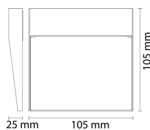

YJR-1912-09 (DOWN THROW WITH MOTION SENSOR)

COB LED Power 1 x 3W
 Dimension: Ø58 mm H:148 mm.
 Projection: 100 mm
 Warm white 3000K
 Beam angle: 50°
 Color: Anthracite
 Material:
 - Die-cast aluminium body
 - Clear glass diffuser
 - Motion Sensor

IP54 - RESIDENTIAL RANGE

YZR-1021-09 (DOWN THROW)

1 x GU10 LED
 Lamp Holder: GU10
 Dimension: Ø100 mm H: 90 mm.
 Projection: 110 mm
 Warm white 3000K/Cool white 4000K
 Color: Anthracite
 Material:
 - Die-cast aluminium body
 - Clear glass diffuser

YZR-1051-01

LED Power 3W
 Dimension: Ø110 mm
 Projection: 20 mm
 Warm white 3000K
 Color: White
 Material:
 - Die-cast aluminium body
 - Frosted diffuser

YZR-1053-01

LED Power: 3W
 L105 x H105 mm
 Projection: 25 mm
 Warm white 3000K
 Color: White
 Material:
 - Die-cast aluminium
 - Frosted diffuser

YZR-1052-09

LED Power: 6W
 L160 x H160 mm
 Projection: 27 mm
 Warm white 3000K
 Color: Anthracite
 Material:
 - Die-cast aluminium
 - Frosted diffuser

Ordering Code: VYYR - **V** - **ZZZ** - **CC**

Example: VYYR-1051-3000K-WH