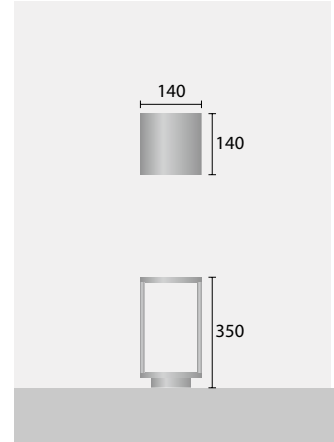

IP54 BOLLARD

VKLE-217020

LED Power Max. 15W

1 x E27 A60

Dimension: L140mm x W140mm H: 350mm

Color: Silver / Anthracite

Material:

- Die-cast aluminium body
- Aluminium extrusion pole
- Glass diffuser
- Silicon gasket
- Self extinguish material
- UV resistance
- Anti-corrosion Treatment
- High resistance painting
- Anti-theft wrenches and screws with torx wrenches available on request

Ordering Code: VKLE - V - CC

Example: **VKLE-193030-SV**

CC is Fixture Color, **SV** = Silver; **ANT** = Anthracite

ZZZ = the code for color rendering and color temperature, eg. **827** = CRI >83 and CCT - 2700K; **830** = CRI >83 and CCT - 3000K; **840** = CRI >83 and CCT - 4000K.