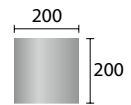

## VKLE-217010

IP54 | **CRI 84** | **SOLAR**

**SOLAR LED ground/floor luminaire, direct light, wide beam with twilight sensor (15% flux) and motion sensor (100%)**

**LED Power 2.2W SMD**  
 Dimension: L140mm x W140 H: 500mm  
 Warm white 3000K  
**231 lm (luminaire output)**  
 Color: Anthracite  
 Beam angle: 35°

## VKLE-217020

IP54 | **CRI 84** | **SOLAR**

**SOLAR LED ground/floor luminaire, direct light, wide beam with twilight sensor (15% flux) and motion sensor (100%)**

**LED Power 3.5W SMD**  
 Dimension: L200mm x W200 H: 245mm  
 3000K  
**300 lm (luminaire output)**  
 Color: Anthracite  
 Beam angle: 35°