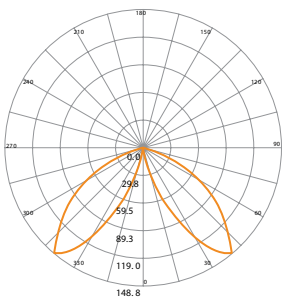

## VKLE-217010

IP54 | **CRI 84** | **SOLAR**

**SOLAR LED ground/floor luminaire, direct light, wide beam with twilight sensor (15% flux) and motion sensor (100%)**

**LED Power 2.2W SMD**  
 Dimension: L140mm x W140 H: 500mm  
 Warm white 3000K  
**231 lm (luminaire output)**  
 Color: Anthracite  
 Beam angle: 35°

## VKLE-217020

IP54 | **CRI 84** | **SOLAR**

**SOLAR LED ground/floor luminaire, direct light, wide beam with twilight sensor (15% flux) and motion sensor (100%)**

**LED Power 3.5W SMD**  
 Dimension: L200mm x W200 H: 245mm  
 3000K  
**300 lm (luminaire output)**  
 Color: Anthracite  
 Beam angle: 35°

**Ordering Code: VKLE-217020-ZZZ - CC**

Example: **VKLE-217020-3000K-ANT**

**V** = 217010 OR 217020

**CC** is Fixture Color, **SV** = Silver; **ANT** = Anthracite

**ZZZ** = the code for color rendering and color temperature, eg. **827** = CRI >83 and CCT - 2700K; **830** = CRI >83 and CCT - 3000K; **840** = CRI >83 and CCT - 4000K.