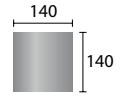

## VKLE-217010

IP54 | **CRI 84** | **SOLAR**

**SOLAR LED ground/floor luminaire, direct light, wide beam with twilight sensor (15% flux) and motion sensor (100%)**

**LED Power 2.2W SMD**  
 Dimension: L140mm x W140 H: 500mm  
 Warm white 3000K  
**231 lm (luminaire output)**  
 Color: Anthracite  
 Beam angle: 35°

## VKLE-217020

IP54 | **CRI 84** | **SOLAR**

**SOLAR LED ground/floor luminaire, direct light, wide beam with twilight sensor (15% flux) and motion sensor (100%)**

**LED Power 3.5W SMD**  
 Dimension: L200mm x W200 H: 245mm  
 3000K  
**300 lm (luminaire output)**  
 Color: Anthracite  
 Beam angle: 35°