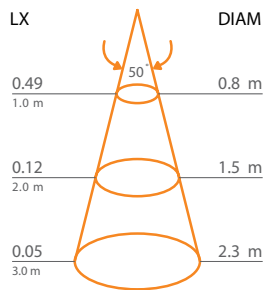

## VKLE-217010

IP54 | **CRI 84** | **SOLAR**

**SOLAR LED ground/floor luminaire, direct light, wide beam with twilight sensor (15% flux) and motion sensor (100%)**

**LED Power 2.2W SMD**  
 Dimension: L140mm x W140 H: 500mm  
 Warm white 3000K  
**231 lm (luminaire output)**  
 Color: Anthracite  
 Beam angle: 35°

## VKLE-217020

IP54 | **CRI 84** | **SOLAR**

**SOLAR LED ground/floor luminaire, direct light, wide beam with twilight sensor (15% flux) and motion sensor (100%)**

**LED Power 3.5W SMD**  
 Dimension: L200mm x W200 H: 245mm  
 3000K  
**300 lm (luminaire output)**  
 Color: Anthracite  
 Beam angle: 35°