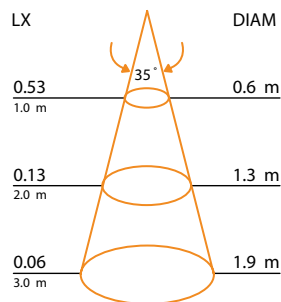

## VKLE-217010

IP54 | **CRI 84** | **SOLAR**

**SOLAR LED ground/floor luminaire, direct light, wide beam with twilight sensor (15% flux) and motion sensor (100%)**

**LED Power 2.2W SMD**  
 Dimension: L140mm x W140 H: 500mm  
 Warm white 3000K  
**231 lm (luminaire output)**  
 Color: Anthracite  
 Beam angle: 35°

## VKLE-217020

IP54 | **CRI 84** | **SOLAR**

**SOLAR LED ground/floor luminaire, direct light, wide beam with twilight sensor (15% flux) and motion sensor (100%)**

**LED Power 3.5W SMD**  
 Dimension: L200mm x W200 H: 245mm  
 3000K  
**300 lm (luminaire output)**  
 Color: Anthracite  
 Beam angle: 35°