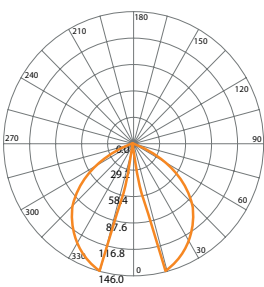

## VKLE-217010

IP54 | **CRI 84** | **SOLAR**

**SOLAR LED ground/floor luminaire, direct light, wide beam with twilight sensor (15% flux) and motion sensor (100%)**

**LED Power 2.2W SMD**  
 Dimension: L140mm x W140 H: 500mm  
 Warm white 3000K  
**231 lm (luminaire output)**  
 Color: Anthracite  
 Beam angle: 35°

## VKLE-217020

IP54 | **CRI 84** | **SOLAR**

**SOLAR LED ground/floor luminaire, direct light, wide beam with twilight sensor (15% flux) and motion sensor (100%)**

**LED Power 3.5W SMD**  
 Dimension: L200mm x W200 H: 245mm  
 3000K  
**300 lm (luminaire output)**  
 Color: Anthracite  
 Beam angle: 35°

**Ordering Code: VKLE-217020-ZZZ - CC**

Example: **VKLE-217020-3000K-ANT**

**V** = 217010 OR 217020

**CC** is Fixture Color, **SV** = Silver; **ANT** = Anthracite

**ZZZ** = the code for color rendering and color temperature, eg. **827** = CRI >83 and CCT - 2700K; **830** = CRI >83 and CCT - 3000K; **840** = CRI >83 and CCT - 4000K.