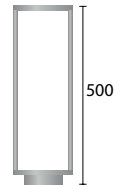

## VKLE-217010

IP54 | **CRI 84** | **SOLAR**

**SOLAR LED ground/floor luminaire, direct light, wide beam with twilight sensor (15% flux) and motion sensor (100%)**

**LED Power 2.2W SMD**  
 Dimension: L140mm x W140 H: 500mm  
 Warm white 3000K  
**231 lm (luminaire output)**  
 Color: Anthracite  
 Beam angle: 35°

## VKLE-217020

IP54 | **CRI 84** | **SOLAR**

**SOLAR LED ground/floor luminaire, direct light, wide beam with twilight sensor (15% flux) and motion sensor (100%)**

**LED Power 3.5W SMD**  
 Dimension: L200mm x W200 H: 245mm  
 3000K  
**300 lm (luminaire output)**  
 Color: Anthracite  
 Beam angle: 35°