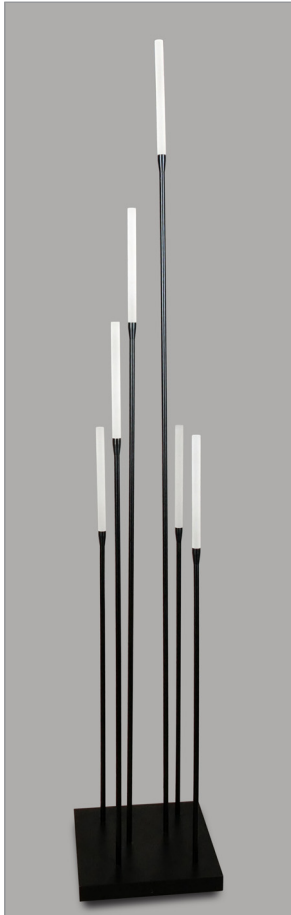

GARDEN & LANDSCAPE LIGHTING | COB

VLD LC FIREFLY

Customised 6 lighter firefly luminaire for indoor and outdoor use. 6 nos. of acrylic frosted tube with 6 customised length rod. Suitable for landscaped areas. Each acrylic frosted tube comes with 0.2w LED.

Wattage : 0.2W x 6 LEDs
Acrylic frosted tube dimension : Ø10mm x H200mm
Mounting base dimension : 260 x 260 x Ht45mm.
Fixture color : Black
Material : Aluminum + Acrylic

Accessory : Earth spike

Note: Customised design available upon request.