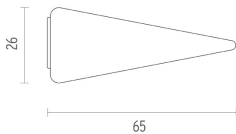

SLIM LED LINEAR WALL (UP THROW)

VBH-LINEAR WALL

Description:

Slim Aluminum body housing with silver reflector. Indoor surface mount LED Up throw wall light with remote LED driver. Clean, compact minimalist design for interior walls or columns.

Lamp Source:

15w/19w Samsung LED, 160-190lm

LED Color Temperature:

Choice of 3000K, 4000K and 6000K
Option for changing the color temperature by on-off switch.

Fixture Color:

White/Black/Silver.

Dimension:

Standard - L1000mm x H26mm x Protrusion: 65mm. Custom Length/
Wattages available.

LED driver: Remote. On-off as standard. Option for dimmable driver.

Ordering Code: VHB - **L** - **XXW** - **ZZZ**

Example: **VHB-WALL LINEAR-L700-830**

L = Custom Length: eg. **L700, L1000... etc**

XX = Custom Wattage

ZZZ = the code for color rendering and color temperature, eg.
827 = CRI >80 and CCT - 2700K; **830** = CRI >80 and CCT - 3000K; **840** = CRI >80 and CCT - 4000K