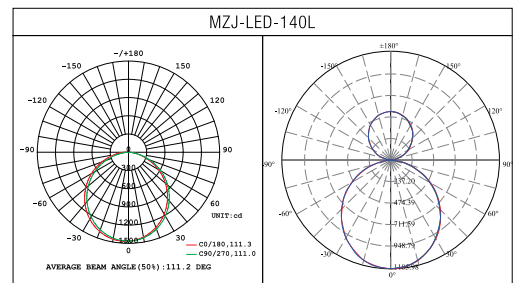

Photometry:

This luminaire is available for light up and down.

Ordering Code: VCHON-MZJ - **V** - **XXW** - **ZZZ**

Example: VCHON-MZJ-130B-30W-840; VCHON-MZJ-140L-40W-840

V = 130B, 136B, 140B, 136L, 140L, 154 (up and down light)

XX = (Watt) e.g. 30W, 36W or 40W

ZZZ = the code for color rendering and color temperature, eg. **827** = CRI >80 and CCT - 2700K; **830** = CRI >80 and CCT - 3000K; **840** = CRI >80 and CCT - 4000K