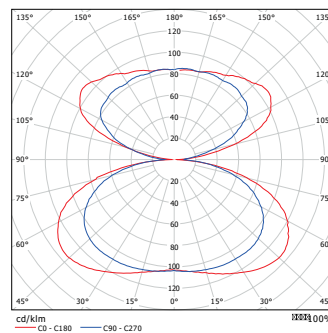

*Other power and lumen are available on request.

Fixture drawing

Photometry:

VCHON-MZJ-136L / 140L / 154 (up and down throw light)

Dimension: 1187x234x65mm
220-240V, 50/60Hz
4000K

136L-36W
3420 lm (lumen @4000K)
95 lm/w
Beam angle: 110°

140L-40W
3800 lm (lumen @4000K)
95 lm/w
Beam angle: 111.2°

154-54W (up and down light)
4860 lm (lumen @4000K)
95 lm/w
Beam angle: 253.3°

*Other power and lumen are available on request.
Fitting is available for up and down light

XX = (Watt) e.g. 30W, 36W or 40W

ZZZ = the code for color rendering and color temperature, eg. **827** = CRI >80 and CCT - 2700K; **830** = CRI >80 and CCT - 3000K; **840** = CRI >80 and CCT - 4000K

DECORATIVE LIGHTING | OPPLER LED SPACELITER

Power	: 80W-400mA
Voltage	: 220V - 240V
Dimension	: L1222 x W236mm x H18mm
Color Temperature	: 3000K
Lumens	: 7200lm (80W)
Power Factor	: 0.98
CRI	: >80
UGR	: 22

Dimensional Drawing

Photometric Data

156° (45W/80W)