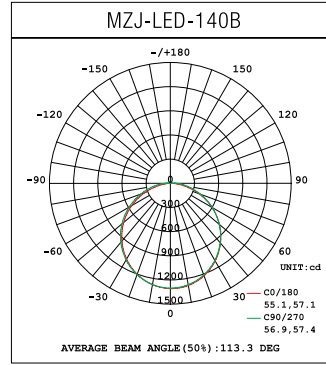

PROFESSIONAL SHOP LIGHTING

VCHON-MZJ-130B / 136B / 140B

Dimension: 1196x106x68mm
220-240V, 50/60Hz
4000K
Beam angle: 113.3°

130B-30W
2850 lm (lumen @4000K)
95 lm/w

136B-36W
3420 lm (lumen @4000K)
95 lm/w

140B-40W
3800 lm (lumen @4000K)
95 lm/w

*Other power and lumen are available on request.

Fixture drawing

Photometry:

VCHON-MZJ-136L / 140L / 154 (up and down throw light)

Dimension: 1187x234x65mm
220-240V, 50/60Hz
4000K

136L-36W
3420 lm (lumen @4000K)
95 lm/w
Beam angle: 110°

140L-40W
3800 lm (lumen @4000K)
95 lm/w
Beam angle: 111.2°

154-54W (up and down light)
4860 lm (lumen @4000K)
95 lm/w
Beam angle: 253.3°

*Other power and lumen are available on request.
Fitting is available for up and down light

Power	: 80W-400mA
Voltage	: 220V - 240V
Dimension	: L1222 x W236mm x H18mm
Color Temperature	: 3000K
Lumens	: 7200lm (80W)
Power Factor	: 0.98
CRI	: >80
UGR	: 22

Dimensional Drawing

Photometric Data

156° (45W/80W)