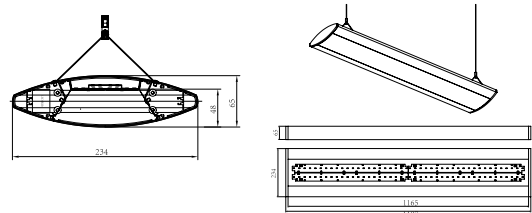

Fixture drawing