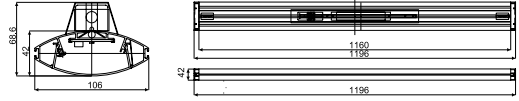

PROFESSIONAL SHOP LIGHTING

VCHON-MZJ-130B / 136B / 140B

Dimension: 1196x106x68mm
220-240V, 50/60Hz
4000K
Beam angle: 113.3°

130B-30W
2850 lm (lumen @4000K)
95 lm/w

136B-36W
3420 lm (lumen @4000K)
95 lm/w

140B-40W
3800 lm (lumen @4000K)
95 lm/w

*Other power and lumen are available on request.

Fixture drawing

Photometry:

VCHON-MZJ-136L / 140L / 154 (up and down throw light)

Dimension: 1187x234x65mm
220-240V, 50/60Hz
4000K

136L-36W
3420 lm (lumen @4000K)
95 lm/w
Beam angle: 110°

140L-40W
3800 lm (lumen @4000K)
95 lm/w
Beam angle: 111.2°

154-54W (up and down light)
4860 lm (lumen @4000K)
95 lm/w
Beam angle: 253.3°

*Other power and lumen are available on request.
Fitting is available for up and down light

Power	: 80W-400mA
Voltage	: 220V - 240V
Dimension	: L1222 x W236mm x H18mm
Color Temperature	: 3000K
Lumens	: 7200lm (80W)
Power Factor	: 0.98
CRI	: >80
UGR	: 22

Dimensional Drawing

Photometric Data

156° (45W/80W)