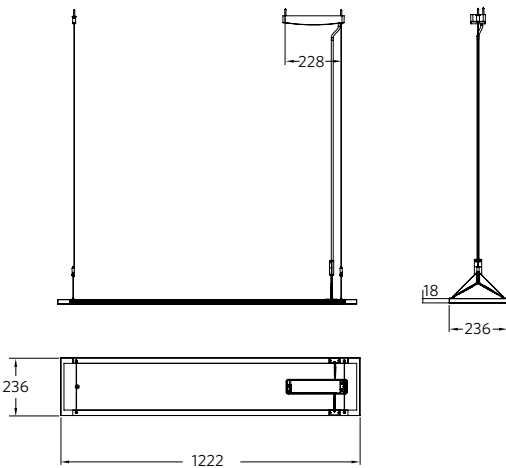

*Other power and lumen are available on request.

Fixture drawing

Photometry:

VCHON-MZJ-136L / 140L / 154 (up and down throw light)

Dimension: 1187x234x65mm
220-240V, 50/60Hz
4000K

136L-36W
3420 lm (lumen @4000K)
95 lm/w
Beam angle: 110°

Fixture drawing

Photometry:

This luminaire is available for light up and down.

Ordering Code: VCHON-MZJ - **V** - **XXW** - **ZZZ**

Example: VCHON-MZJ-130B-30W-840; VCHON-MZJ-140L-40W-840

V = 130B, 136B, 140B, 136L, 140L, 154 (up and down light)

VOPL-SPACELITER-80W

80W Up/down suspension LED light. Ideal for dining, study, meeting room, etc. Shadow free - where soft direct & indirect lighting is required.

Features

- Batwing light distribution
- Omnidirectional light emission
- Unique, modern design
- Up to 50% energy savings compared to conventional panels
- Reduce the number of fixtures required to illuminate your space
- Increases light uniformity and ambient light quality
- Adds decorative value to any space

Power	: 80W-400mA
Voltage	: 220V - 240V
Dimension	: L1222 x W236mm x H18mm
Color Temperature	: 3000K
Lumens	: 7200lm (80W)
Power Factor	: 0.98
CRI	: >80
UGR	: 22

Dimensional Drawing

Photometric Data

156° (45W/80W)