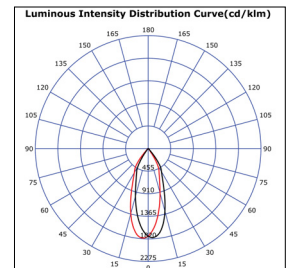

Ordering Code: VLIV-GA-016-DINGO - YYD - ZZZ - CC - AA

Example: **VLIV-GA-016-DINGO-930-BK**

YY = Beam angle in degrees

CC = Fitting Color: WH: White, BK: Black

ZZZ = the code for color rendering and color temperature, eg. **830** = CRI >80 and CCT - 3000K; **940** = CRI >90 and CCT - 4000K *CRI: > 90 available

Colours: White Black

VLIV-190M

LED Power 30.4W
 CoB
 850mA, 36V
 Beam Angle: 15°/20°/30°/50°
 3000K/4000K
 *2300 lm for standard application
 INPUT: AC 220-240V
 Color: White / Black

Colours: White Black

Ordering Code: VLIV-11A - XXW - YYD - ZZZ - CC

Ordering Code: VLIV-190M - XXW - YYD - ZZZ - CC

Example: **VLIV-11A-38.5W-830-WH**

XX = (Watt) e.g. 30.4W, 38.5W

YY = Beam angle in degrees.

CC = Fitting Color: WH: White, BK: Black