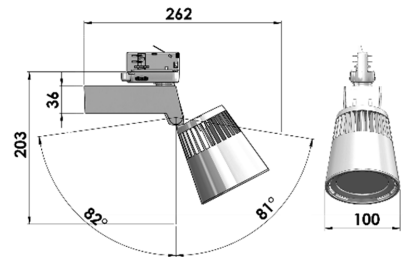

Colours: White Black

VLIV-190M

LED Power 30.4W
 CoB
 850mA, 36V
 Beam Angle: 15°/20°/30°/50°
 3000K/4000K
 *2300 lm for standard application
 INPUT: AC 220-240V
 Color: White / Black

Colours: White Black

Ordering Code: VLIV-11A - XXW - YYD - ZZZ - CC

Ordering Code: VLIV-190M - XXW - YYD - ZZZ - CC

Example: **VLIV-11A-38.5W-830-WH**

XX = (Watt) e.g. 30.4W, 38.5W

YY = Beam angle in degrees.

CC = Fitting Color: WH: White, BK: Black