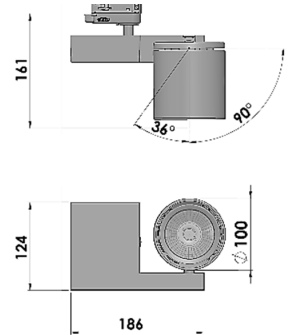

AA is the dimming requirements = **ND** for non dim, **DA** for DALI, **AN** for 0-10V, **TR** for Trailing edge dimming

LIVAL PROFESSIONAL SHOP LIGHTING

VLIV-11A with 3-CCT Track Adaptor

LED Power: 38.5W
 CoB
 1050mA, 36V
 Beam Angle: 15°/21°/32°/46°
 3000K/4000K
 *2900 lm for standard application
 INPUT: AC 220-240V
 Color: White / Black

Colours: White Black

VLIV-190M

LED Power 30.4W
 CoB
 850mA, 36V
 Beam Angle: 15°/20°/30°/50°
 3000K/4000K
 *2300 lm for standard application
 INPUT: AC 220-240V
 Color: White / Black

Colours: White Black

Ordering Code: VLIV-11A - XXW - YYD - ZZZ - CC

Ordering Code: VLIV-190M - XXW - YYD - ZZZ - CC

Example: **VLIV-11A-38.5W-830-WH**

XX = (Watt) e.g. 30.4W, 38.5W

YY = Beam angle in degrees.

CC = Fitting Color: WH: White, BK: Black