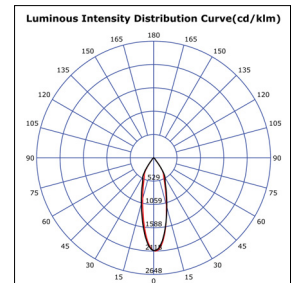

Ordering Code: VLIV-GA-016-DINGO - YYD - ZZZ - CC - AA

Example: **VLIV-GA-016-DINGO-930-BK**

YY = Beam angle in degrees

CC = Fitting Color: WH: White, BK: Black

ZZZ = the code for color rendering and color temperature, eg. **830** = CRI >80 and CCT - 3000K; **940** = CRI >90 and CCT - 4000K *CRI: > 90 available

AA is the dimming requirements = **ND** for non dim, **DA** for DALI, **AN** for 0-10V, **TR** for Trailing edge dimming

LIVAL PROFESSIONAL SHOP LIGHTING

VLIV-11A with 3-CCT Track Adaptor

LED Power: 38.5W
 CoB
 1050mA, 36V
 Beam Angle: 15°/21°/32°/46°
 3000K/4000K
 *2900 lm for standard application
 INPUT: AC 220-240V
 Color: White / Black

Colours: White Black

VLIV-190M

LED Power 30.4W
 CoB
 850mA, 36V
 Beam Angle: 15°/20°/30°/50°
 3000K/4000K
 *2300 lm for standard application
 INPUT: AC 220-240V
 Color: White / Black

Colours: White Black

Ordering Code: VLIV-11A - XXW - YYD - ZZZ - CC

Ordering Code: VLIV-190M - XXW - YYD - ZZZ - CC

Example: **VLIV-11A-38.5W-830-WH**

XX = (Watt) e.g. 30.4W, 38.5W

YY = Beam angle in degrees.

CC = Fitting Color: WH: White, BK: Black