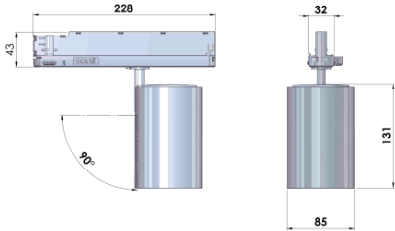

LIVAL PROFESSIONAL SHOP LIGHTING

VLIV-GA-016 DINGO

All-new seamless cylinder design, GA-016 Dingo with deep-cut aluminium reflector is the optimal solution for accent lighting.

Specifications:

Lightsource	LED
Article Number	15X N0 19 40 11 6
Family Name	GA-016 Dingo
Luminaire Type	Tracklight
Adapter Type	GA-016
Mounting Type	Track mounted
Light Source Product Name	Citizen CLU038-1206/940BBL
Control Gear	on/off, DALI, BLL, Casambi, PIR
Light Distribution	Spot
Wattage	20 W
Luminous Flux	1976 lm
Efficacy (lm/W)	98 lm/W
COB Flux	2620 lm
Color Temperature	4000K
Color Rendering	Index Ra 90
Color Of Housing	White
IP Rating	20
Lifetime	50 000h (L80 B10)
Beam Angle Options:	Spot/Flood/Wide Flood

Light Source Options:

CRI 80+ 2700K, 3000K, 4000K, 5000K CRI 90+ 2700K Below BBL, 3000K Below BBL, 3500K Below BBL, 4000K Brilliant vivid 3000K, 4000K, 5000K Meat 2000K, Bakery 2400K

Color Consistency	MacAdams 2 SDCM
Material	Powder painted die-cast aluminium
UGR	3.8