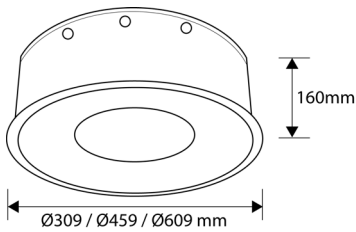

VISION+LITE LED Down Light System

DÉCOR RECESSED SERIES | Round | Recessed**VCF-LOOP**

IP20

CRI
80

Round recessed down light with frosted cover. Aluminum round trim. White.

VCF-LOOP-309-36WCutting hole: Ø295mm
Dimension: Ø309 x H160mm**VCF-LOOP-459-36W**Cutting hole: Ø443mm
Dimension: Ø459 x H160mm**VCF-LOOP-609-72W**Cutting hole: Ø595mm
Dimension: Ø459 x H160mm

LED light output replaces up to 26W compact Fluorescent lamp.

**Ordering Code: VCF - V - XXW - ZZZ**Example: **VCF-LOOP-309-18W-840****V = 309, 459, 609****XX = (Watt) e.g. 18W, 36W, 48W****ZZZ = the code for color rendering and color temperature, eg. 827 = CRI >80 and CCT - 2700K; 830 = CRI >80 and CCT - 3000K; 840 = CRI >80 and CCT - 4000K**