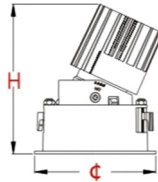

VFDC398R-AD
(Adjustable)