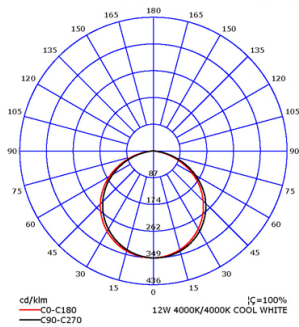

LED Power : 35w COB
Luminous Flux : 3500 lm
 Dimension : Ø142xH175 mm
 Cutting Hole : Ø125 mm

External LED Driver

- Trim : Die-cast aluminium
- Body : Die-cast aluminium
- Housing : 1.2mm matt black paint
- Optic : High efficiency reflector
- *Trimless version available

LED Power: 12W

Selectable Color: 3000K - 4000K - 6500K

1200 lm (luminaire output)

Cutting hole: Ø150mm

Dimension: Ø165 x H50mm

LED Power: 18W

Selectable Color: 3000K - 4000K - 6500K

1800 lm (luminaire output)

Cutting hole: Ø200mm

Dimension: Ø215 x H50mm

LED Driver: Built-in, non-dimmable

12W, 3000K

18W, 3000K

Luminous Intensity Distribution Curve(cd/klm)

Luminous Intensity Distribution Curve(cd/klm)

Ordering Code: VSIG - LDE - XXW - CCT