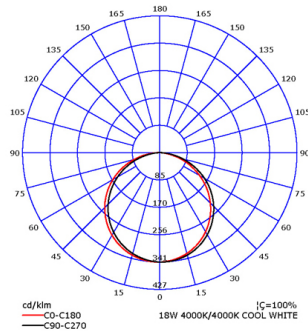

LED Power : 35w COB
Luminous Flux : 3500 lm
 Dimension : Ø142xH175 mm
 Cutting Hole : Ø125 mm

External LED Driver

- Trim : Die-cast aluminium
- Body : Die-cast aluminium
- Housing : 1.2mm matt black paint
- Optic : High efficiency reflector
- *Trimless version available

LED Power: 12W

Selectable Color: 3000K - 4000K - 6500K

1200 lm (luminaire output)

Cutting hole: Ø150mm

Dimension: Ø165 x H50mm

LED Power: 18W

Selectable Color: 3000K - 4000K - 6500K

1800 lm (luminaire output)

Cutting hole: Ø200mm

Dimension: Ø215 x H50mm

LED Driver: Built-in, non-dimmable

12W, 3000K

18W, 3000K

Luminous Intensity Distribution Curve(cd/klm)

Luminous Intensity Distribution Curve(cd/klm)

Ordering Code: VSIG - LDE - XXW - CCT