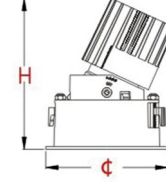

LED Power : 12w COB
Luminous Flux : 1200 lm
 Dimension : Ø85xH100 mm
 Cutting Hole : Ø75 mm

LED Power : 18w COB
Luminous Flux : 1800 lm
 Dimension : Ø115xH130 mm
 Cutting Hole : Ø105 mm

LED Power : 24w COB
Luminous Flux : 2400 lm
 Dimension : Ø115xH130 mm
 Cutting Hole : Ø105 mm

LED Power : 35w COB
Luminous Flux : 3500 lm
 Dimension : Ø142xH175 mm
 Cutting Hole : Ø125 mm

External LED Driver

- Trim : Die-cast aluminium
- Body : Die-cast aluminium
- Housing : 1.2mm matt black paint
- Optic : High efficiency reflector
- *Trimless version available