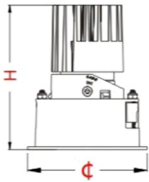

VFDC398R-F
(Fixed)