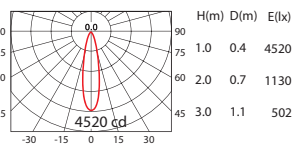

CoB 1500lm 350mA WW 20°