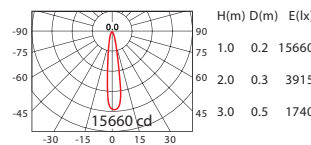

IP66 GARDEN SPOTLIGHT | Adjustable

VTS-OFA-108P

7.5W (500mA, 15V)
CITIZEN CoB
COLOR: SV
INPUT: AC100-240V

1000lm

OUTDOOR

VTS-OFA-107P

13W (350mA, 37V)
CITIZEN CoB
COLOR: SV
INPUT: AC100-240V

1500lm

VTS-OFA-105P

25.5W (700mA, 36V)
CITIZEN CoB
COLOR: SV
INPUT: AC120-240V

3400lm