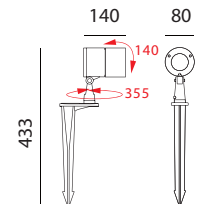

IP66 GARDEN SPOTLIGHT | Adjustable

VTS-OFA-108P

7.5W (500mA, 15V)
CITIZEN CoB
COLOR: SV
INPUT: AC100-240V

1000lm

OUTDOOR

VTS-OFA-107P

13W (350mA, 37V)
CITIZEN CoB
COLOR: SV
INPUT: AC100-240V

1500lm

VTS-OFA-105P

25.5W (700mA, 36V)
CITIZEN CoB
COLOR: SV
INPUT: AC120-240V

3400lm