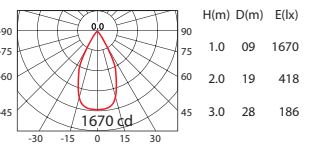

CoB 1500lm 350mA WW 50°