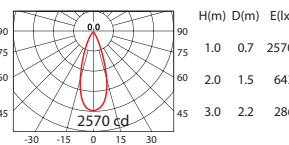

CoB 1500lm 350mA WW 40°