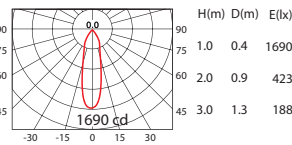

7.5W (500mA, 15V)
CITIZEN CoB
 COLOR: SV
 INPUT: AC100-240V

1000lm

OUTDOOR

CoB 1000lm 500mA WW 15°

CoB 1000lm 500mA WW 24°

CoB 1000lm 500mA WW 36°

CoB 1000lm 500mA WW 50°

VTS-OFA-107P