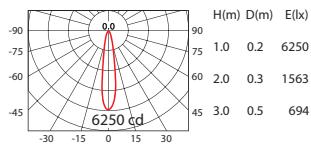

IP66 GARDEN SPOTLIGHT | Adjustable

VTS-OFA-108P

7.5W (500mA, 15V)
CITIZEN CoB
COLOR: SV
INPUT: AC100-240V

1000lm

OUTDOOR

VTS-OFA-107P

13W (350mA, 37V)
CITIZEN CoB
COLOR: SV
INPUT: AC100-240V

1500lm

VTS-OFA-105P

25.5W (700mA, 36V)
CITIZEN CoB
COLOR: SV
INPUT: AC120-240V

3400lm