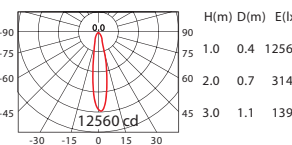

3400lm

CoB 3400lm 700mA WW 10°

CoB 3400lm 700mA WW 20°

CoB 3400lm 700mA WW 40°