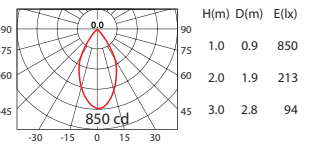

7.5W (500mA, 15V)
CITIZEN CoB
 COLOR: SV
 INPUT: AC100-240V

1000lm

OUTDOOR

CoB 1000lm 500mA WW 15°

CoB 1000lm 500mA WW 24°

CoB 1000lm 500mA WW 36°

CoB 1000lm 500mA WW 50°

VTS-OFA-107P