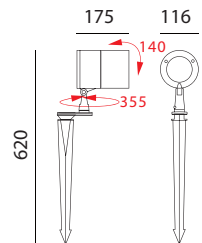

3400lm

CoB 3400lm 700mA WW 10°

CoB 3400lm 700mA WW 20°

CoB 3400lm 700mA WW 40°