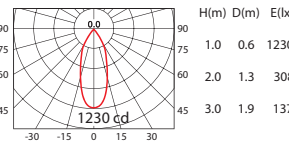

7.5W (500mA, 15V)
CITIZEN CoB
 COLOR: SV
 INPUT: AC100-240V

1000lm

OUTDOOR

CoB 1000lm 500mA WW 15°

CoB 1000lm 500mA WW 24°

CoB 1000lm 500mA WW 36°

CoB 1000lm 500mA WW 50°

VTS-OFA-107P