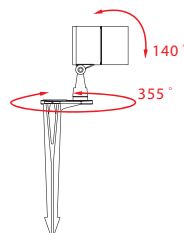

Application

Spotlight for garden, tree and private houses.

Angle marking on locking swivel.
Concealed input cable

Step-pad on spike for easy
spike to ground installation

ROTATE & TILT

MATERIAL

HOUSING
Aluminium, painting.