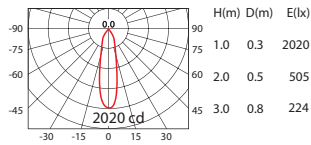

OUTDOOR

CoB 1000lm 500mA WW 15°