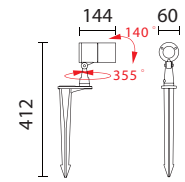

IP66 GARDEN SPOTLIGHT | Adjustable

VTS-OFA-108P

7.5W (500mA, 15V)
CITIZEN CoB
COLOR: SV
INPUT: AC100-240V

1000lm

OUTDOOR

VTS-OFA-107P

13W (350mA, 37V)
CITIZEN CoB
COLOR: SV
INPUT: AC100-240V

1500lm

VTS-OFA-105P

25.5W (700mA, 36V)
CITIZEN CoB
COLOR: SV
INPUT: AC120-240V

3400lm