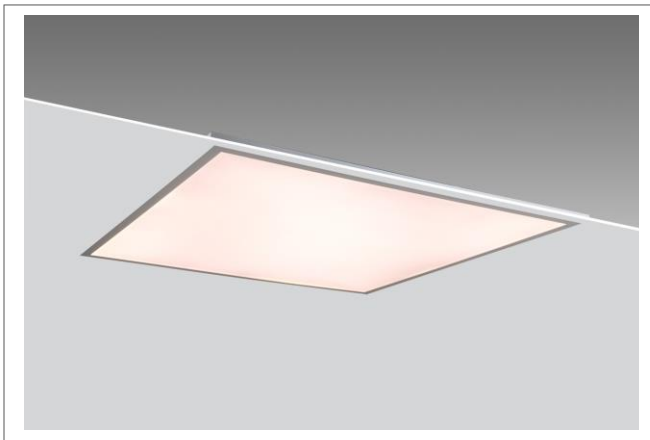

LUMINAIRE SPECIFICATION SHEET

Product No. : **DOL DWP606036N – LED SLIM PANEL**

Mounting Type : **Ceiling Recessed/Lay-in/Suspension**

Square recessed/suspension/lay-in LED panel luminaire with frosted acrylic diffuser. Aluminium square white trim. For indoor use.

SPECIFICATIONS

Power (W)	: 36W
Lamp Source	: LED Strip
Color Temperature	: Warm White 3000K / Cool White 4000K
Lumen output	: 100 Lm/w
Color Rendering (CRI)	: >80
Fixture Dimension	: 600 x 600 x H:10mm
Cutting Hole	:
Input Voltage	: 220-240VAC, 50-60Hz, 900mA
IP Rating	: IP20
Material	: Powder painted. Aluminum.
LED Driver option	: Non-dim LED driver