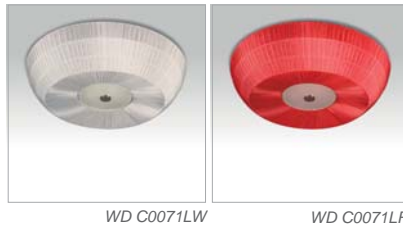

ceiling | pendant | table | floor

Model no. : WD C0071LCK / WD C0071LW / WD C0071LR
Description : ceiling fixture
Color : coffee / white / red shade
Dimension : Dia900mm Ht210mm / Dia600mm Ht150mm
Lamp : 12 x E27 60W / 7 x E27 60W

WD C0071LW

WD C0071LR

WD C0071LCK

Model no. : WD C0052LV / WD C0052LB / WD C0052LC
Description : ceiling fixture
Color : champagne / black / aluminium nickel shade
Dimension : Dia800mm Ht860mm
Lamp : 8 x E14 40W

WD C0052LV

Model no. : WD C0052SV / WD C0052MB / WD C0052MC
Description : ceiling fixture
Color : champagne / black / aluminium nickel shade
Dimension : Dia600mm Ht600mm
Lamp : 6 x E14 40W

Model no. : WD H0071LR / WD H0071LCK / WD H0071LW
Description : pendant fixture
Color : red / coffee / white shade
Dimension : Dia900mm Ht560mm / Dia600mm Ht380mm
Lamp : 5 x E27 60W / 3 x E27 60W

WD H0071LCK

WD H0071LW

WD H0071LR

ceiling | pendant | table | floor

Model no. : WD H0052SB / WD H0052MC / WD H0052SV
Description : pendant fixture
Color : black / aluminium nickel / champagne shade
Dimension : Dia600mm Ht900mm
Lamp : 6 x E14 40W