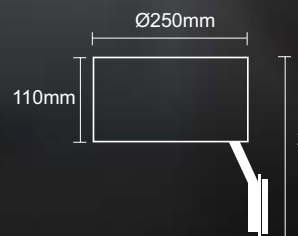

2.

1.

Model no.	Size	Bulb	Color/Material
1. HLL MB8763 66	L 600mm x W 600mm	2 x T5 24W	White
2. HLL MB8740 66	L 600mm x W 600mm	2 x T5 24W	White
3. HLL MB8764 66	L 600mm x W 600mm	2 x T5 24W	White

Model no.	Size	Bulb	Color/Material
1. MTZ MT17621 WWG MTZ MT17621 W R	L340mm Projection 235mm L340mm Projection 235mm	1 x R7S 200W/L 1 x R7S 150W/L	White Copper

stand ▶ P181

table ▶ P153

pendant ▶ P59

Model no.	Size	Bulb	Color/Material
1. MTZ MT2310 1 W CB	Dia: 250mm Ht110mm (Black shade) Lamp Ht: 260mm	1 x E27 60W	Black/Chrome

pendant ► P74

Model no.	Size	Bulb	Color/Material
1. BM W60461 1 BE	Dia: 200mm Ht330mm	1 x E14 40W	Beige lamp shade
2. BM W60461 1 BK	Dia: 200mm Ht330mm	1 x E14 40W	Black lamp shade

Model no.	Size	Bulb	Color/Material
1. EGO 88776	Projection 92mm x H 460mm	2 x GU10 9W	Stainless steel with GL 1208 air-bubble glass

1.

Model no.

Size

Bulb

Color/Material

1. EGO 88059

L 255mm x H 315mm

► P.164

Model no.	Size	Bulb	Color/Material
1. EGO 89035	L 340mm x H 507mm	2 x E14 40 W	wall light, chrome with GL 1922, GL 1923

► P.162

► P.86

► P.86

Model no.	Size	Bulb	Color/Material
1. EGO 89115	L 180mm x H 250mm	1 x E14 60 W	wall light, brown shade GL1932