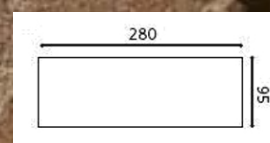

Model no.	Size	Bulb	Color/Material
1. EGO 87139	L 280mm x H 95mm	1 x PL 11 W 2700K	Silver with ET0527 diffuser