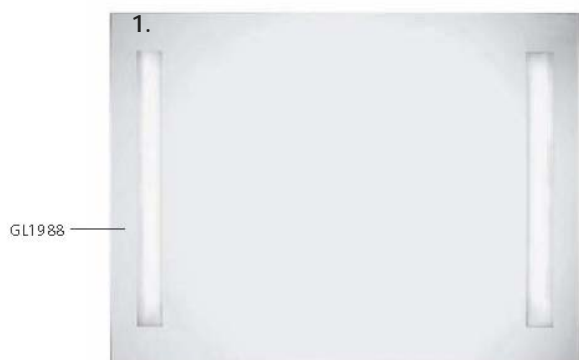

Model no.	Size	Bulb	Color/Material
1. EGO 88873	L 800mm x H 650mm	2 x T5 13 W	mirror wall light with GL 1988 glass