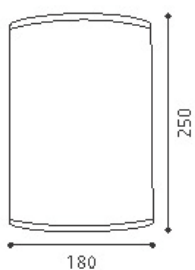

Model no.	Size	Bulb	Color/Material
1. EGO 88776	Projection 92mm x H 460mm	2 x GU10 9W	Stainless steel with GL 1208 air-bubble glass

1.

Model no.

Size

Bulb

Color/Material

1. EGO 88059

L 255mm x H 315mm

1 x R7S 100W

Stainless steel with GL 1473 and GL 1612 glass

Model no.	Size	Bulb	Color/Material
1. EGO 87139	L 280mm x H 95mm	1 x PL 11 W 2700K	Silver with ET0527 diffuser

Model no.	Size	Bulb	Color/Material
1. EGO 88873	L 800mm x H 650mm	2 x T5 13 W	mirror wall light with GL 1988 glass

► P.164

Model no.	Size	Bulb	Color/Material
1. EGO 89035	L 340mm x H 507mm	2 x E14 40 W	wall light, chrome with GL 1922, GL 1923

► P.162

► P.86

► P.86

Model no.	Size	Bulb	Color/Material
1. EGO 89115	L 180mm x H 250mm	1 x E14 60 W	wall light, brown shade GL1932

Model no.	Size	Bulb	Color/Material
1. EGO 83405	Projection 80mm x H 570mm	3 x E14 40 W	wall light with GL821 opal glass
2. EGO 83406	Projection 80mm x H 390mm	3 x E14 40 W	wall light with GL822 opal glass
3. EGO 83407	Projection 80mm x H 280mm	1 x E14 40 W	wall light with GL823 opal glass