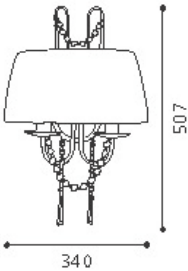

Model no.	Size	Bulb	Color/Material
1. EGO 88776	Projection 92mm x H 460mm	2 x GU10 9W	Stainless steel with GL 1208 air-bubble glass

1.

Model no.

Size

Bulb

Color/Material

1. EGO 88059

L 255mm x H 315mm

1 x R7S 100W

Stainless steel with GL 1473 and GL 1612 glass

Model no.	Size	Bulb	Color/Material
1. EGO 87139	L 280mm x H 95mm	1 x PL 11 W 2700K	Silver with ET0527 diffuser

Model no.	Size	Bulb	Color/Material
1. EGO 88873	L 800mm x H 650mm	2 x T5 13 W	mirror wall light with GL 1988 glass

► P.164

Model no.	Size	Bulb	Color/Material
1. EGO 89035	L 340mm x H 507mm	2 x E14 40 W	wall light, chrome with GL 1922, GL 1923

► P.162

► P.86

► P.86

Model no.	Size	Bulb	Color/Material
1. EGO 89115	L 180mm x H 250mm	1 x E14 60 W	wall light, brown shade GL1932