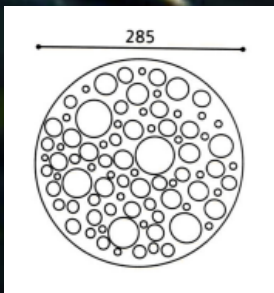

Model no.	Size	Bulb	Color/Material
1. XY 28172 CR	L110mm x Ht110mm	1 x G9 40W	White/Chrome

Model no.

Size

Bulb

Color/Material

1. OPL MB549Y24Z130

590x80mm Ht82mm

2x T5 14W  
(TM TK14RN16/G)

Model no.

Size

Bulb

Color/Material

1. XY 24027 L

Dia: 550mm

4 x E14 40W

White

Model no.

Size

Bulb

Color/Material

1. OPL MB549Y24ZA30

590x57mm Ht30mm

1x T5 24W 3000K  
(YK24RL16/G)

Model no.	Size	Bulb	Color/Material
1. EGO 89572	L 183 mm x Ht 325mm	1 x E27 22 W	Stainless steel, glass

Model no.

Size

Bulb

Color/Material

1. EGO 89541

D 285mm

1 x 2D 16W 2 pin 2700K

White/Aluminium with GL2101 glass