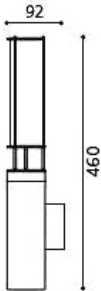

Model no.	Size	Bulb	Color/Material
1. XY 28172 CR	L110mm x Ht110mm	1 x G9 40W	White/Chrome

Model no.

Size

Bulb

Color/Material

1. OPL MB549Y24Z130

590x80mm Ht82mm

2x T5 14W  
(TM TK14RN16/G)

Model no.

Size

Bulb

Color/Material

1. OPL MB549Y24ZA30

590x57mm Ht30mm

1x T5 24W 3000K  
(YK24RL16/G)

Model no.	Size	Bulb	Color/Material
1. EGO 89572	L 183 mm x Ht 325mm	1 x E27 22 W	Stainless steel, glass

Model no.

Size

Bulb

Color/Material

1. EGO 89541

D 285mm

1 x 2D 16W 2 pin 2700K

White/Aluminium with GL2101 glass

Model no.	Size	Bulb	Color/Material
1. EGO 88776	Projection 92mm x H 460mm	2 x GU10 9W	Stainless steel with GL 1208 air-bubble glass

1.

Model no.

Size

Bulb

Color/Material

1. EGO 88059

L 255mm x H 315mm