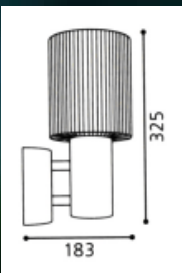

Model no.

Size

Bulb

Color/Material

1. XY 24027 L

Dia: 550mm

4 x E14 40W

White

Model no.

Size

Bulb

Color/Material

1. OPL MB549Y24ZA30

590x57mm Ht30mm

1x T5 24W 3000K  
(YK24RL16/G)

Model no.	Size	Bulb	Color/Material
1. EGO 89572	L 183 mm x Ht 325mm	1 x E27 22 W	Stainless steel, glass

Model no.

Size

Bulb

Color/Material

1. EGO 89541

D 285mm

1 x 2D 16W 2 pin 2700K

White/Aluminium with GL2101 glass

Model no.	Size	Bulb	Color/Material
1. EGO 88776	Projection 92mm x H 460mm	2 x GU10 9W	Stainless steel with GL 1208 air-bubble glass

1.

Model no.

Size

Bulb

Color/Material

1. EGO 88059

L 255mm x H 315mm