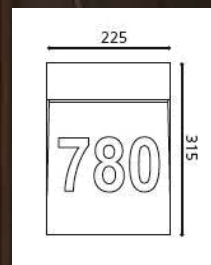

Model no.

Size

Bulb

Color/Material

1. OPL MB549Y24ZA30

590x57mm Ht30mm

1x T5 24W 3000K  
(YK24RL16/G)

Model no.	Size	Bulb	Color/Material
1. EGO 89572	L 183 mm x Ht 325mm	1 x E27 22 W	Stainless steel, glass

Model no.

Size

Bulb

Color/Material

1. EGO 89541

D 285mm

1 x 2D 16W 2 pin 2700K

White/Aluminium with GL2101 glass

Model no.	Size	Bulb	Color/Material
1. EGO 88776	Projection 92mm x H 460mm	2 x GU10 9W	Stainless steel with GL 1208 air-bubble glass

1.

Model no.

Size

Bulb

Color/Material

1. EGO 88059

L 255mm x H 315mm

► P.164

Model no.	Size	Bulb	Color/Material
1. EGO 89035	L 340mm x H 507mm	2 x E14 40 W	wall light, chrome with GL 1922, GL 1923

► P.162

► P.86

► P.86

Model no.	Size	Bulb	Color/Material
1. EGO 89115	L 180mm x H 250mm	1 x E14 60 W	wall light, brown shade GL1932