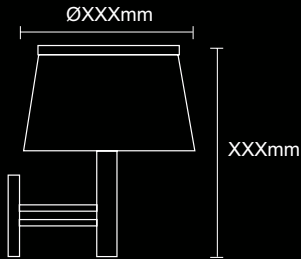

# WALL LIGHT

ceiling ▶ P107

pendant ▶ P39

table ▶ P137

Model no.	Size	Bulb	Color/Material
WD W0019 B		1 x G9 40W	Fabric coffee shade with frosted glass Black/Brown/White

Model no.	Size	Bulb	Color/Material
1. HLL MB8764 1S	L 300mm x W 210mm	1 x E14 11W	White
2. HLL MB8740 1S	L 300mm x W 210mm	1 x E14 11W	White
3. HLL MB8763 1S	L 300mm x W 210mm	1 x E14 11W	White

Model no.	Size	Bulb	Color/Material
1. EGO 88776	Projection 92mm x H 460mm	2 x GU10 9W	Stainless steel with GL 1208 air-bubble glass

1.

Model no.

Size

Bulb

Color/Material

1. EGO 88059

L 255mm x H 315mm

► P.164

Model no.	Size	Bulb	Color/Material
1. EGO 89035	L 340mm x H 507mm	2 x E14 40 W	wall light, chrome with GL 1922, GL 1923

► P.162

► P.86

► P.86

Model no.	Size	Bulb	Color/Material
1. EGO 89115	L 180mm x H 250mm	1 x E14 60 W	wall light, brown shade GL1932