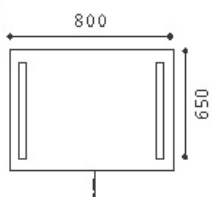

Model no.	Size	Bulb	Color/Material
1. EGO 88873	L 800mm x H 650mm	2 x T5 13 W	mirror wall light with GL 1988 glass