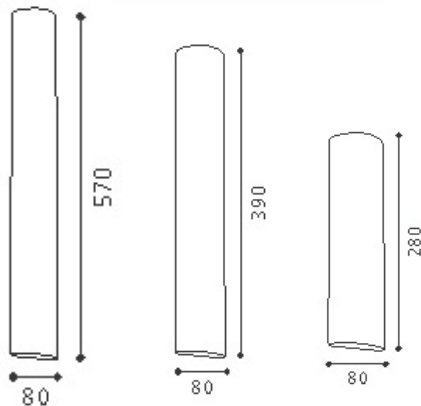

Model no.

Size

Bulb

Color/Material

1. OPL MB549Y24ZA30

590x57mm Ht30mm

1x T5 24W 3000K  
(YK24RL16/G)

Model no.	Size	Bulb	Color/Material
1. EGO 89572	L 183 mm x Ht 325mm	1 x E27 22 W	Stainless steel, glass

Model no.	Size	Bulb	Color/Material
1. EGO 88776	Projection 92mm x H 460mm	2 x GU10 9W	Stainless steel with GL 1208 air-bubble glass

1.

Model no.

Size

Bulb

Color/Material

1. EGO 88059

L 255mm x H 315mm

► P.164

Model no.	Size	Bulb	Color/Material
1. EGO 89035	L 340mm x H 507mm	2 x E14 40 W	wall light, chrome with GL 1922, GL 1923

► P.162

► P.86

► P.86

Model no.	Size	Bulb	Color/Material
1. EGO 89115	L 180mm x H 250mm	1 x E14 60 W	wall light, brown shade GL1932

Model no.	Size	Bulb	Color/Material
1. EGO 83405	Projection 80mm x H 570mm	3 x E14 40 W	wall light with GL821 opal glass
2. EGO 83406	Projection 80mm x H 390mm	3 x E14 40 W	wall light with GL822 opal glass
3. EGO 83407	Projection 80mm x H 280mm	1 x E14 40 W	wall light with GL823 opal glass