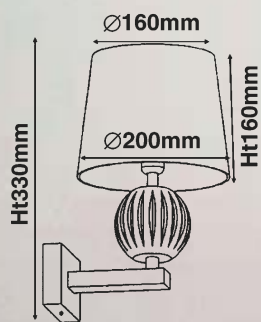

stand ▶ P181

table ▶ P153

pendant ▶ P59

Model no.	Size	Bulb	Color/Material
1. MTZ MT2310 1 W CB	Dia: 250mm Ht110mm (Black shade) Lamp Ht: 260mm	1 x E27 60W	Black/Chrome

pendant ► P74

Model no.	Size	Bulb	Color/Material
1. BM W60461 1 BE	Dia: 200mm Ht330mm	1 x E14 40W	Beige lamp shade
2. BM W60461 1 BK	Dia: 200mm Ht330mm	1 x E14 40W	Black lamp shade

Model no.	Size	Bulb	Color/Material
1. XY 28172 CR	L110mm x Ht110mm	1 x G9 40W	White/Chrome

Model no.

Size

Bulb

Color/Material

1. OPL MB549Y24Z130

590x80mm Ht82mm

2x T5 14W  
(TM TK14RN16/G)

Model no.	Size	Bulb	Color/Material
1. EGO 88776	Projection 92mm x H 460mm	2 x GU10 9W	Stainless steel with GL 1208 air-bubble glass

1.

Model no.

Size

Bulb

Color/Material

1. EGO 88059

L 255mm x H 315mm

► P.164

Model no.	Size	Bulb	Color/Material
1. EGO 89035	L 340mm x H 507mm	2 x E14 40 W	wall light, chrome with GL 1922, GL 1923

► P.162

► P.86

► P.86

Model no.	Size	Bulb	Color/Material
1. EGO 89115	L 180mm x H 250mm	1 x E14 60 W	wall light, brown shade GL1932