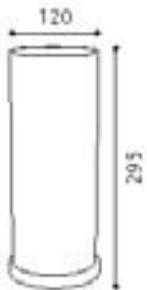

Size

Dia: 280mm Ht130 - Black shade
Lamp Ht: 500mm

Bulb

1 x E27 60W

Color/Material

Black/Chrome

stand ▶ P174

pendant ▶ P67

Model no.

Size

Bulb

Color/Material

1. EGO 87598

L 260mm x H 480mm

1 x 60 W E14

nickel matt white

Model no.	Size	Bulb	Color/Material
1. EGO 88738	D 194mm (base) x H 520mm	1 x T9 CFL 32 W	Nickel matt, shiny white

Model no.	Size	Bulb	Color/Material
1. EGO 89207	L 230mm x H 450mm	2 x G9 OSRAM 40 W	Chrome with crystal

Model no.	Size	Bulb	Color/Material
1. EGO 89116	D 120mm x H 295mm	1 x E27 60W	Antique brown

Model no.	Size	Bulb	Color/Material
1. EGO 88707	D 120mm x H 460mm	1 x E27 100 W	Dark brown glass

Model no.	Size	Bulb	Color/Material
1. EGO 89969	D 380mm x H 770mm	3 x E14 40 W	Chrome with black shade