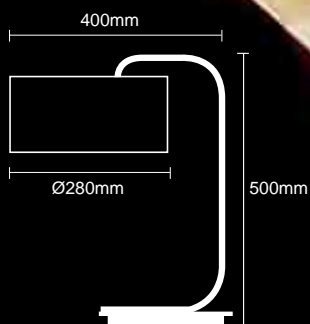

White

Model no.	Size	Bulb	Color/Material
1. LD LI8007A WHT	Dia: 380mm x Ht330mm	3 x E14	White
2. LD LI8007A BLK	Dia: 380mm x Ht330mm	3 x E14	Black
3. LD LI8007A SIL	Dia: 380mm x Ht330mm	3 x E14	Silver
4. LD LI8007A GLD	Dia: 380mm x Ht330mm	3 x E14	Gold

Model no.	Size	Bulb	Color/Material
1. JH MA004S	Dia: 140mm Ht195mm	1 x E14	White

Model no.	Size	Bulb	Color/Material
1. FBL 7602301S	Dia: 140mm Ht315mm	1 x G9 40W	White
2. FBL 7602301M	Dia: 250mm Ht550mm	1 x E27 100W	White
3. FBL 7602301L	Dia: 350mm Ht665mm	1 x E27 100W	White
4. FBL 7602301XL	Dia: 4200mm Ht730mm	1 x E27 100W	White

stand ▶ P171

pendant ▶ P41

Model no.	Size	Bulb	Color/Material
1. JH MA005	Dia: 330mm Ht210 (Shade) Lamp Ht: 650mm	1 x E27 40W	Glass

wall ▶ P9

pendant ▶ P58

stand ▶ P181

Model no.

1. MTZ MT2310 1T CB

Size

Dia: 280mm Ht130 - Black shade
Lamp Ht: 500mm

Bulb

1 x E27 60W

Color/Material

Black/Chrome

stand ▶ P174

pendant ▶ P67