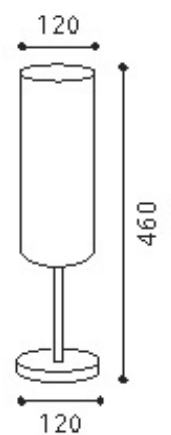

Model no.

Size

Bulb

Color/Material

1. EGO 87598

L 260mm x H 480mm

1 x 60 W E14

nickel matt white

Model no.	Size	Bulb	Color/Material
1. EGO 88738	D 194mm (base) x H 520mm	1 x T9 CFL 32 W	Nickel matt, shiny white

Model no.	Size	Bulb	Color/Material
1. EGO 89207	L 230mm x H 450mm	2 x G9 OSRAM 40 W	Chrome with crystal

Model no.	Size	Bulb	Color/Material
1. EGO 89116	D 120mm x H 295mm	1 x E27 60W	Antique brown

Model no.	Size	Bulb	Color/Material
1. EGO 88707	D 120mm x H 460mm	1 x E27 100 W	Dark brown glass

Model no.	Size	Bulb	Color/Material
1. EGO 89969	D 380mm x H 770mm	3 x E14 40 W	Chrome with black shade

Model no.	Size	Bulb	Color/Material
1. EGO 85138	L 60mm x H 255mm	1 x G9 40 W	Antique brown

Model no.	Size	Bulb	Color/Material
1. EGO 86816	D 280mm x H 460mm	2 x E27 60 W	Opal glass

Model no.	Size	Bulb	Color/Material
1. EGO 86818	D 280mm x H 170mm	2 x E27 60 W	Opal glass
2. EGO 86819	D 350mm x H 220mm	2 x E27 60 W	Opal glass