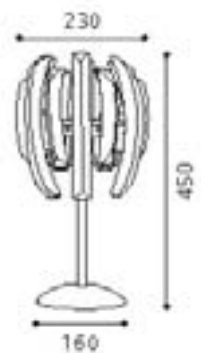

Size

Dia: 280mm Ht130 - Black shade
Lamp Ht: 500mm

Bulb

1 x E27 60W

Color/Material

Black/Chrome

stand ▶ P174

pendant ▶ P67

Model no.

Size

Bulb

Color/Material

1. EGO 87598

L 260mm x H 480mm

1 x 60 W E14

nickel matt white

Model no.	Size	Bulb	Color/Material
1. EGO 88738	D 194mm (base) x H 520mm	1 x T9 CFL 32 W	Nickel matt, shiny white

Model no.	Size	Bulb	Color/Material
1. EGO 89207	L 230mm x H 450mm	2 x G9 OSRAM 40 W	Chrome with crystal

Model no.	Size	Bulb	Color/Material
1. EGO 89116	D 120mm x H 295mm	1 x E27 60W	Antique brown

Model no.	Size	Bulb	Color/Material
1. EGO 88707	D 120mm x H 460mm	1 x E27 100 W	Dark brown glass

Model no.	Size	Bulb	Color/Material
1. EGO 89969	D 380mm x H 770mm	3 x E14 40 W	Chrome with black shade