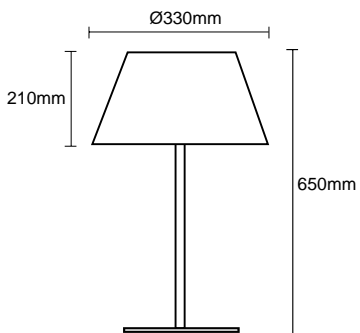

stand ▶ P171