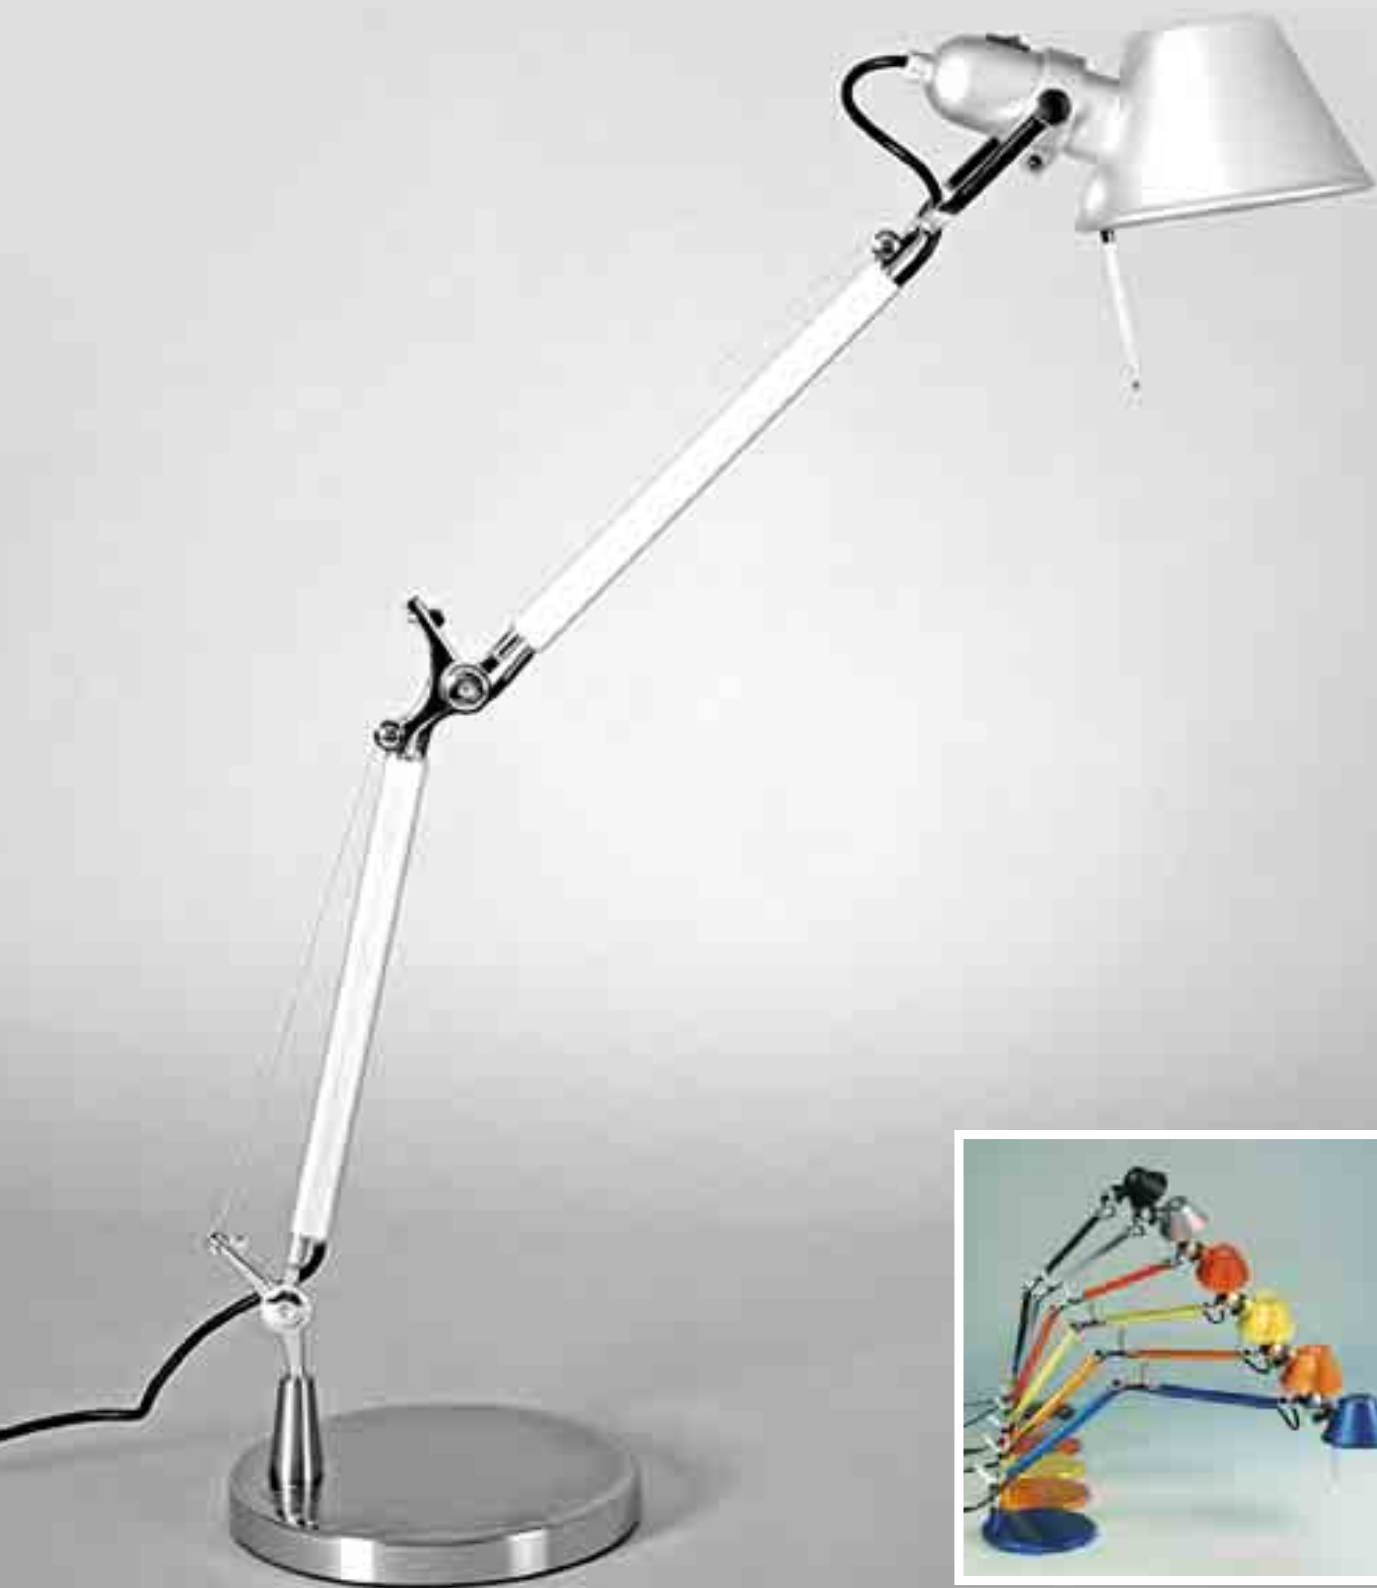

► P.180

Model no.	Size	Bulb	Color/Material
1. SST 306T W	Ht: 575mm	1 x E27 100W	White carbon steel
2. SST 306T B	Ht: 575mm	1 x E27 100W	Black carbon steel

Model no.	Size	Bulb	Color/Material
1. SST 267T3	Dia: 330mm Ht220mm (Shade) Lamp Ht: 650mm	1 x E27 100W	

1.

Model no.

Size

Bulb

Color/Material

1. XY 6813T

Dia: 250mm

3 x G9 40W

White

Model no.	Size	Bulb	Color/Material
1. LD LI8007A WHT	Dia: 380mm x Ht330mm	3 x E14	White
2. LD LI8007A BLK	Dia: 380mm x Ht330mm	3 x E14	Black
3. LD LI8007A SIL	Dia: 380mm x Ht330mm	3 x E14	Silver
4. LD LI8007A GLD	Dia: 380mm x Ht330mm	3 x E14	Gold