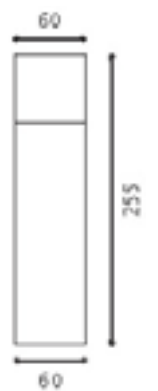

Model no.

Size

Bulb

Color/Material

1. EGO 87598

L 260mm x H 480mm

1 x 60 W E14

nickel matt white

Model no.	Size	Bulb	Color/Material
1. EGO 88738	D 194mm (base) x H 520mm	1 x T9 CFL 32 W	Nickel matt, shiny white

Model no.	Size	Bulb	Color/Material
1. EGO 89207	L 230mm x H 450mm	2 x G9 OSRAM 40 W	Chrome with crystal

Model no.	Size	Bulb	Color/Material
1. EGO 89116	D 120mm x H 295mm	1 x E27 60W	Antique brown

Model no.	Size	Bulb	Color/Material
1. EGO 88707	D 120mm x H 460mm	1 x E27 100 W	Dark brown glass

Model no.	Size	Bulb	Color/Material
1. EGO 89969	D 380mm x H 770mm	3 x E14 40 W	Chrome with black shade

Model no.	Size	Bulb	Color/Material
1. EGO 85138	L 60mm x H 255mm	1 x G9 40 W	Antique brown

Model no.	Size	Bulb	Color/Material
1. EGO 86816	D 280mm x H 460mm	2 x E27 60 W	Opal glass

Model no.	Size	Bulb	Color/Material
1. EGO 86818	D 280mm x H 170mm	2 x E27 60 W	Opal glass
2. EGO 86819	D 350mm x H 220mm	2 x E27 60 W	Opal glass