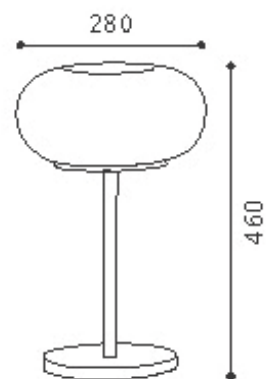

Model no.

Size

Bulb

Color/Material

1. EGO 87598

L 260mm x H 480mm

1 x 60 W E14

nickel matt white

Model no.	Size	Bulb	Color/Material
1. EGO 88738	D 194mm (base) x H 520mm	1 x T9 CFL 32 W	Nickel matt, shiny white

Model no.	Size	Bulb	Color/Material
1. EGO 89207	L 230mm x H 450mm	2 x G9 OSRAM 40 W	Chrome with crystal

Model no.	Size	Bulb	Color/Material
1. EGO 89116	D 120mm x H 295mm	1 x E27 60W	Antique brown

Model no.	Size	Bulb	Color/Material
1. EGO 88707	D 120mm x H 460mm	1 x E27 100 W	Dark brown glass

Model no.	Size	Bulb	Color/Material
1. EGO 89969	D 380mm x H 770mm	3 x E14 40 W	Chrome with black shade

Model no.	Size	Bulb	Color/Material
1. EGO 85138	L 60mm x H 255mm	1 x G9 40 W	Antique brown

Model no.	Size	Bulb	Color/Material
1. EGO 86816	D 280mm x H 460mm	2 x E27 60 W	Opal glass

Model no.	Size	Bulb	Color/Material
1. EGO 86818	D 280mm x H 170mm	2 x E27 60 W	Opal glass
2. EGO 86819	D 350mm x H 220mm	2 x E27 60 W	Opal glass