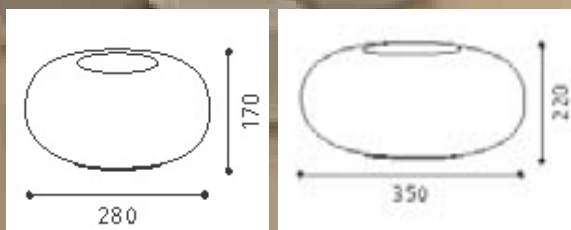

Model no.

Size

Bulb

Color/Material

1. EGO 87598

L 260mm x H 480mm

1 x 60 W E14

nickel matt white

Model no.	Size	Bulb	Color/Material
1. EGO 88738	D 194mm (base) x H 520mm	1 x T9 CFL 32 W	Nickel matt, shiny white

Model no.	Size	Bulb	Color/Material
1. EGO 89207	L 230mm x H 450mm	2 x G9 OSRAM 40 W	Chrome with crystal

Model no.	Size	Bulb	Color/Material
1. EGO 89116	D 120mm x H 295mm	1 x E27 60W	Antique brown

Model no.	Size	Bulb	Color/Material
1. EGO 88707	D 120mm x H 460mm	1 x E27 100 W	Dark brown glass

Model no.	Size	Bulb	Color/Material
1. EGO 89969	D 380mm x H 770mm	3 x E14 40 W	Chrome with black shade

Model no.	Size	Bulb	Color/Material
1. EGO 85138	L 60mm x H 255mm	1 x G9 40 W	Antique brown

Model no.	Size	Bulb	Color/Material
1. EGO 86816	D 280mm x H 460mm	2 x E27 60 W	Opal glass

Model no.	Size	Bulb	Color/Material
1. EGO 86818	D 280mm x H 170mm	2 x E27 60 W	Opal glass
2. EGO 86819	D 350mm x H 220mm	2 x E27 60 W	Opal glass