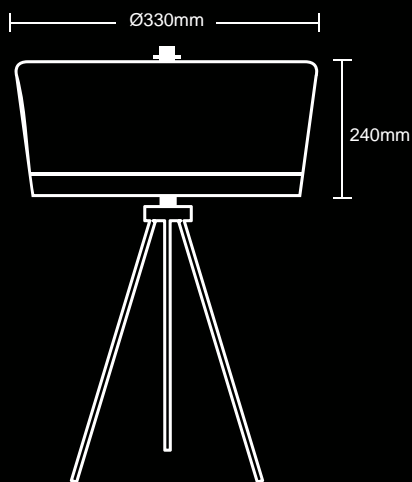

ceiling ► P114

Model no.	Size	Bulb	Color/Material
1. XY 6809TB W	Dia: 330mm (Shade)	3 x E14 40W	White