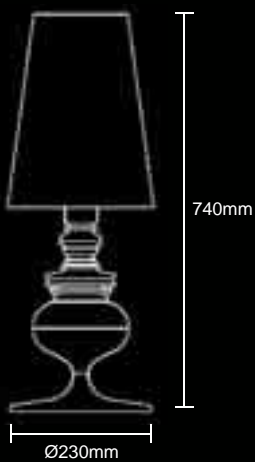

1 x E27 INC

Gold/Silver/Black

1.

Model no.	Size	Bulb	Color/Material
1. JH MA075 BK	Ht710mm	3 x E14 40W	Black
JH MA075 CL	Ht710mm	3 x E14 40W	White

pendant ► P33

Model no.	Size	Bulb	Color/Material
1. WD T0109 GLD	Ht 740mm	1 x E27	Gold
2. WD T0109 SIL	Ht 740mm	1 x E27	Silver
3. WD T0109 WHT	Ht 740mm	1 x E27	White
4. WD T0109 RED	Ht 740mm	1 x E27	Red

► P.180

Model no.	Size	Bulb	Color/Material
1. SST 306T W	Ht: 575mm	1 x E27 100W	White carbon steel
2. SST 306T B	Ht: 575mm	1 x E27 100W	Black carbon steel

Model no.	Size	Bulb	Color/Material
1. SST 267T3	Dia: 330mm Ht220mm (Shade) Lamp Ht: 650mm	1 x E27 100W	

Size

Dia: 280mm Ht130 - Black shade
Lamp Ht: 500mm

Bulb

1 x E27 60W

Color/Material

Black/Chrome

stand ▶ P174

pendant ▶ P67

Model no.

Size

Bulb

Color/Material

1. EGO 87598

L 260mm x H 480mm

1 x 60 W E14

nickel matt white