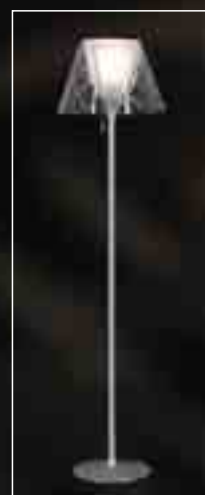

TABLE LIGHT

ceiling ► P106

Model no.	Size	Bulb	Color/Material
1. WD T0025 LB WD T0025 MB	Dia: 350mm Ht725mm Dia: 240mm Ht510mm	1 x E27 1 x E14	Black Black
2. WD T0025 LW WD T0025 MW	Dia: 350mm Ht725mm Dia: 240mm Ht510mm	1 x E27 1 x E14	White White
3. WD T0027 LA WD T0027 MA	Dia: 350mm Ht740mm Dia: 240mm Ht517mm	1 x E27 1 x E14	Celebrity shade Celebrity shade

wall ▶ P9

ceiling ▶ P107

pendant ▶ P39

Model no.	Size	Bulb	Color/Material
1. WD T0019S B	Dia: 235mm Ht420mm	1 x G9	Black
2. WD T0019S W	Dia: 235mm Ht420mm	1 x G9	White
3. WD T0019S C	Dia: 235mm Ht420mm	1 x G9	Coffee

stand ▶ P178 ceiling ▶ P110

Model no.	Size	Bulb	Color/Material
1. WD 0021S BE	Ht: 480mm	1 x E27 60W	Beige felt shade

Model no.

Size

Bulb

Color/Material

1. WD T0105 GLD

Ht: 750mm

► P.180

Model no.	Size	Bulb	Color/Material
1. SST 306T W	Ht: 575mm	1 x E27 100W	White carbon steel
2. SST 306T B	Ht: 575mm	1 x E27 100W	Black carbon steel

Model no.	Size	Bulb	Color/Material
1. SST 267T3	Dia: 330mm Ht220mm (Shade) Lamp Ht: 650mm	1 x E27 100W	