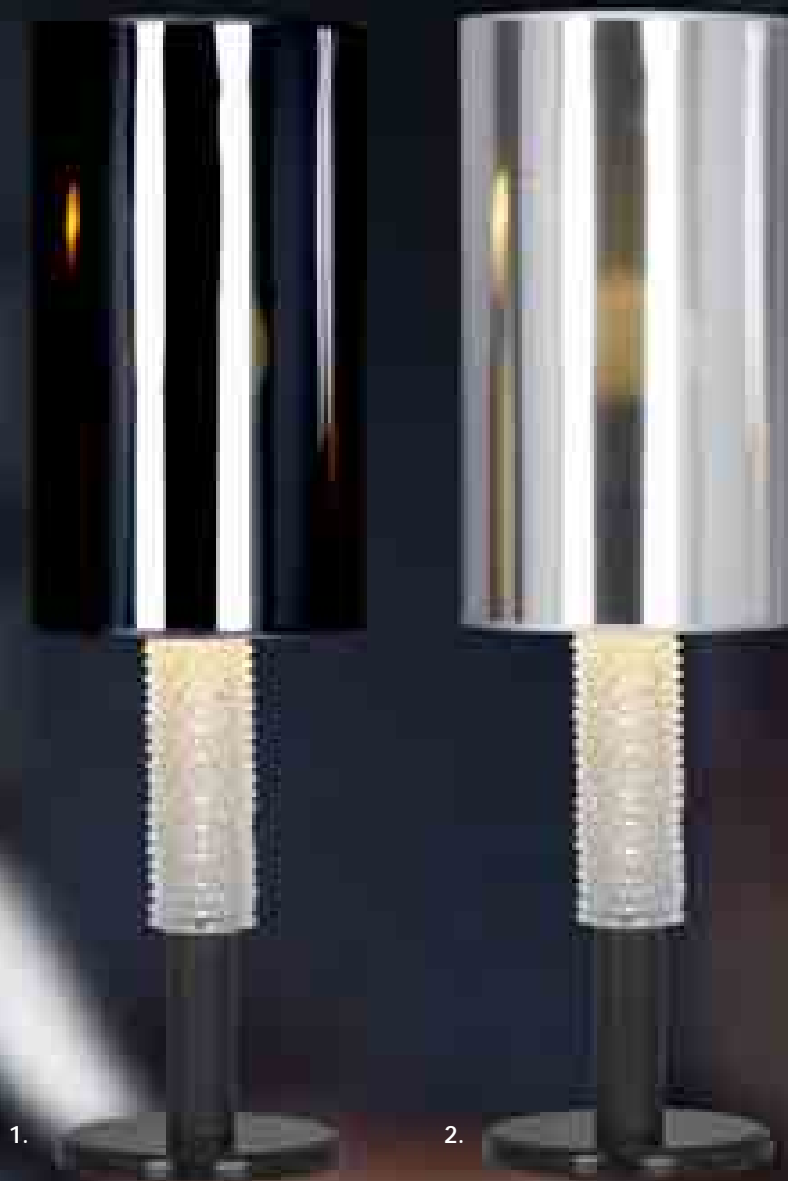

Model no.	Size	Bulb	Color/Material
1. WD T0119SB	Ht600mm	1 x E27	Black
2. WD T0119SW	Ht600mm	1 x E27	White