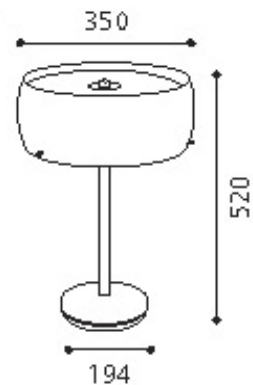

Model no.

Size

Bulb

Color/Material

1. EGO 87598

L 260mm x H 480mm

1 x 60 W E14

nickel matt white

Model no.	Size	Bulb	Color/Material
1. EGO 88738	D 194mm (base) x H 520mm	1 x T9 CFL 32 W	Nickel matt, shiny white

Model no.	Size	Bulb	Color/Material
1. EGO 89207	L 230mm x H 450mm	2 x G9 OSRAM 40 W	Chrome with crystal

Model no.	Size	Bulb	Color/Material
1. EGO 89116	D 120mm x H 295mm	1 x E27 60W	Antique brown

Model no.	Size	Bulb	Color/Material
1. EGO 88707	D 120mm x H 460mm	1 x E27 100 W	Dark brown glass

Model no.	Size	Bulb	Color/Material
1. EGO 89969	D 380mm x H 770mm	3 x E14 40 W	Chrome with black shade

Model no.	Size	Bulb	Color/Material
1. EGO 85138	L 60mm x H 255mm	1 x G9 40 W	Antique brown

Model no.	Size	Bulb	Color/Material
1. EGO 86816	D 280mm x H 460mm	2 x E27 60 W	Opal glass

Model no.	Size	Bulb	Color/Material
1. EGO 86818	D 280mm x H 170mm	2 x E27 60 W	Opal glass
2. EGO 86819	D 350mm x H 220mm	2 x E27 60 W	Opal glass