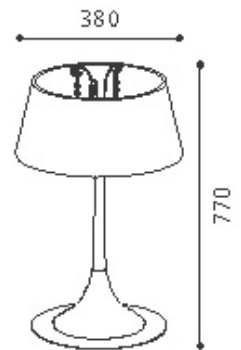

Model no.

Size

Bulb

Color/Material

1. EGO 87598

L 260mm x H 480mm

1 x 60 W E14

nickel matt white

Model no.	Size	Bulb	Color/Material
1. EGO 88738	D 194mm (base) x H 520mm	1 x T9 CFL 32 W	Nickel matt, shiny white

Model no.	Size	Bulb	Color/Material
1. EGO 89207	L 230mm x H 450mm	2 x G9 OSRAM 40 W	Chrome with crystal

Model no.	Size	Bulb	Color/Material
1. EGO 89116	D 120mm x H 295mm	1 x E27 60W	Antique brown

Model no.	Size	Bulb	Color/Material
1. EGO 88707	D 120mm x H 460mm	1 x E27 100 W	Dark brown glass

Model no.	Size	Bulb	Color/Material
1. EGO 89969	D 380mm x H 770mm	3 x E14 40 W	Chrome with black shade

Model no.	Size	Bulb	Color/Material
1. EGO 85138	L 60mm x H 255mm	1 x G9 40 W	Antique brown

Model no.	Size	Bulb	Color/Material
1. EGO 86816	D 280mm x H 460mm	2 x E27 60 W	Opal glass

Model no.	Size	Bulb	Color/Material
1. EGO 86818	D 280mm x H 170mm	2 x E27 60 W	Opal glass
2. EGO 86819	D 350mm x H 220mm	2 x E27 60 W	Opal glass