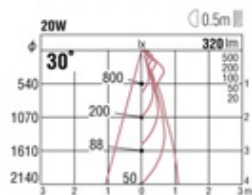

QR-CBC35 20W GU4

Off-white (matt finish)

QR-CBC35 20W×1 GU4

Frame: Die-cast aluminium
Anti glare cone: Engineering plastic (silver plated)
Weight: 0.1 kg
Applicable transformer sold separately.

Black (matt finish)

GLED2031W

Frame: Off-white (matt finish)

GLED2031B

Frame: Black (matt finish)

Glare-free Conic Cone

The combination of a mirrored cone with a small-diameter aperture reduces glare, allowing product displays to be lit with exceptional clarity.