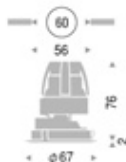

QR-CBC35 20W GU4

Off-white (matt finish)

QR-CBC35 20W×1 GU4

Frame: Die-cast aluminium
Anti glare cone: Engineering plastic (silver plated)
Weight: 0.1 kg
Applicable transformer sold separately.

Black (matt finish)

GLED2031W

Frame: Off-white (matt finish)

GLED2031B

Frame: Black (matt finish)

Glare-free Conic Cone

The combination of a mirrored cone with a small-diameter aperture reduces glare, allowing product displays to be lit with exceptional clarity.