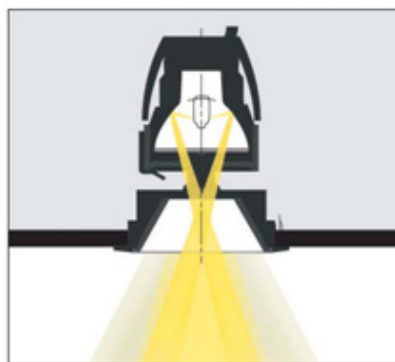

QR-CBC35 20W GU4

Off-white (matt finish)

QR-CBC35 20W×1 GU4

Frame: Die-cast aluminium
Anti glare cone: Engineering plastic (silver plated)
Weight: 0.1 kg
Applicable transformer sold separately.

Black (matt finish)

GLED2031W

Frame: Off-white (matt finish)

GLED2031B

Frame: Black (matt finish)

Glare-free Conic Cone

The combination of a mirrored cone with a small-diameter aperture reduces glare, allowing product displays to be lit with exceptional clarity.