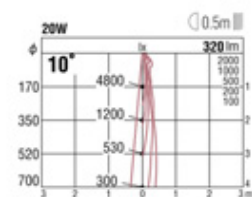

QR-CBC35 20W GU4

Off-white (matt finish)

QR-CBC35 20W×1 GU4

Frame: Die-cast aluminium
Anti glare cone: Engineering plastic (silver plated)
Weight: 0.1 kg
Applicable transformer sold separately.

Black (matt finish)

GLED2031W

Frame: Off-white (matt finish)

GLED2031B

Frame: Black (matt finish)

Glare-free Conic Cone

The combination of a mirrored cone with a small-diameter aperture reduces glare, allowing product displays to be lit with exceptional clarity.