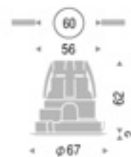

Adjustable

Off-white (matt finish)

QR-CBC35 20W×1 GU4

Frame: Die-cast aluminium
Cone: Die-cast aluminium
Weight: 0.1 kg
Applicable transformer sold separately.

QR-CBC35 20W GU4

Black (matt finish)

GLED2001W