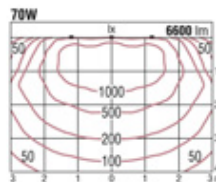

**HIT 70W (35W) ×1 G12**

Frame: Die-cast aluminium · Off-white (matt finish)  
 Reflector: Aluminium  
 Safety glass: Clear hard glass  
 Weight: 1.4 kg  
 Applicable ballast sold separately.

HIT 70W (35W) G12

GLEDD2013W

0.9 m from wall; with 1 unit; positioned at an 18° angle

0.9 m from wall; 1.2-meter interval; with 3 units

0.9 m from wall; with 1 unit; positioned at an 18° angle

0.9 m from wall; 1.2-meter interval; with 3 units