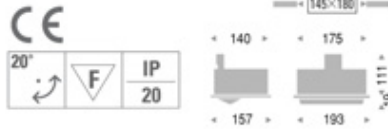

**HIT 70W (35W) ×1 G12**

Frame: Die-cast aluminium · Off-white (matt finish)  
 Reflector: Aluminium  
 Safety glass: Clear hard glass  
 Weight: 1.4 kg  
 Applicable ballast sold separately.

HIT 70W (35W) G12

GLEDD2013W

0.9 m from wall; with 1 unit; positioned at an 18° angle

0.9 m from wall; 1.2-meter interval; with 3 units

0.9 m from wall; with 1 unit; positioned at an 18° angle

0.9 m from wall; 1.2-meter interval; with 3 units