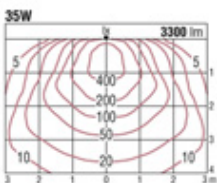

**HIT 70W (35W) ×1 G12**

Frame: Die-cast aluminium · Off-white (matt finish)  
 Reflector: Aluminium  
 Safety glass: Clear hard glass  
 Weight: 1.4 kg  
 Applicable ballast sold separately.

HIT 70W (35W) G12

GLEDD2013W

0.9 m from wall; with 1 unit; positioned at an 18° angle

0.9 m from wall; 1.2-meter interval; with 3 units

0.9 m from wall; with 1 unit; positioned at an 18° angle

0.9 m from wall; 1.2-meter interval; with 3 units