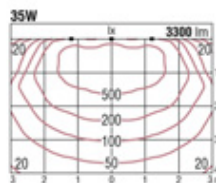

**HIT 70W (35W) ×1 G12**

Frame: Die-cast aluminium · Off-white (matt finish)  
 Reflector: Aluminium  
 Safety glass: Clear hard glass  
 Weight: 1.4 kg  
 Applicable ballast sold separately.

HIT 70W (35W) G12

GLEDD2013W

0.9 m from wall; with 1 unit; positioned at an 18° angle

0.9 m from wall; 1.2-meter interval; with 3 units

0.9 m from wall; with 1 unit; positioned at an 18° angle

0.9 m from wall; 1.2-meter interval; with 3 units