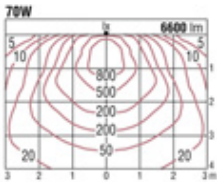

**HIT 70W (35W) ×1 G12**

Frame: Die-cast aluminium · Off-white (matt finish)  
 Reflector: Aluminium  
 Safety glass: Clear hard glass  
 Weight: 1.4 kg  
 Applicable ballast sold separately.

HIT 70W (35W) G12

GLEDD2013W

0.9 m from wall; with 1 unit; positioned at an 18° angle

0.9 m from wall; 1.2-meter interval; with 3 units

0.9 m from wall; with 1 unit; positioned at an 18° angle

0.9 m from wall; 1.2-meter interval; with 3 units