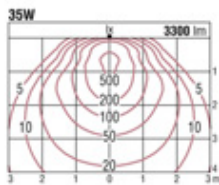

**HIT 70W (35W) ×1 G12**

Frame: Die-cast aluminium·Off-white (matt finish)  
 Reflector: Aluminium (embossed finish)  
 Cone: Die-cast aluminium·off-white (matt finish)  
 Safety glass: Clear hard glass  
 Weight: 0.9 kg  
 Applicable ballast sold separately.

HIT 70W (35W) G12

GLED2012W

0.9 m from wall; with 1 unit

0.9 m from wall; 1.2-meter interval; with 3 units

0.9 m from wall; with 1 unit

0.9 m from wall; 1.2-meter interval; with 3 units