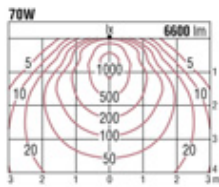

**HIT 70W (35W) ×1 G12**

Frame: Die-cast aluminium·Off-white (matt finish)  
 Reflector: Aluminium (embossed finish)  
 Cone: Die-cast aluminium·off-white (matt finish)  
 Safety glass: Clear hard glass  
 Weight: 0.9 kg  
 Applicable ballast sold separately.

HIT 70W (35W) G12

GLED2012W

0.9 m from wall; with 1 unit

0.9 m from wall; 1.2-meter interval; with 3 units

0.9 m from wall; with 1 unit

0.9 m from wall; 1.2-meter interval; with 3 units