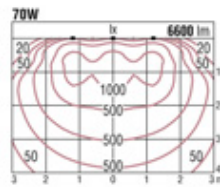

**HIT 70W (35W) ×1 G12**

Frame: Die-cast aluminium·Off-white (matt finish)  
 Reflector: Aluminium (embossed finish)  
 Cone: Die-cast aluminium·off-white (matt finish)  
 Safety glass: Clear hard glass  
 Weight: 0.9 kg  
 Applicable ballast sold separately.

HIT 70W (35W) G12

GLED2012W

0.9 m from wall; with 1 unit

0.9 m from wall; 1.2-meter interval; with 3 units

0.9 m from wall; with 1 unit

0.9 m from wall; 1.2-meter interval; with 3 units