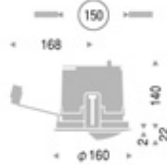

**HIT 70W (35W) ×1 G12**

Frame: Die-cast aluminium·Off-white (matt finish)  
 Reflector: Aluminium (embossed finish)  
 Cone: Die-cast aluminium·off-white (matt finish)  
 Safety glass: Clear hard glass  
 Weight: 0.9 kg  
 Applicable ballast sold separately.

HIT 70W (35W) G12

GLED2012W

0.9 m from wall; with 1 unit

0.9 m from wall; 1.2-meter interval; with 3 units

0.9 m from wall; with 1 unit

0.9 m from wall; 1.2-meter interval; with 3 units