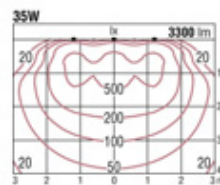

**HIT 70W (35W) ×1 G12**

Frame: Die-cast aluminium·Off-white (matt finish)  
 Reflector: Aluminium (embossed finish)  
 Cone: Die-cast aluminium·off-white (matt finish)  
 Safety glass: Clear hard glass  
 Weight: 0.9 kg  
 Applicable ballast sold separately.

HIT 70W (35W) G12

GLED2012W

0.9 m from wall; with 1 unit

0.9 m from wall; 1.2-meter interval; with 3 units

0.9 m from wall; with 1 unit

0.9 m from wall; 1.2-meter interval; with 3 units