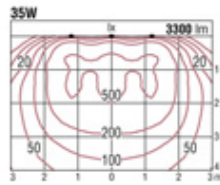

HIT-TC 70W (35W) ×1 G8.5

Frame: Die-cast aluminium · Off-white (matt finish)  
 Reflector: Aluminium (embossed finish)  
 Cone: Die-cast aluminium · off-white (matt finish)  
 Safety glass: Clear hard glass  
 Weight: 0.6 kg  
 Applicable ballast sold separately.

HIT-TC 70W (35W) G8.5

 GLED2015W

0.9 m from wall; with 1 unit

0.9 m from wall; 1.2-meter interval; with 3 units

0.9 m from wall; with 1 unit

0.9 m from wall; 1.2-meter interval; with 3 units