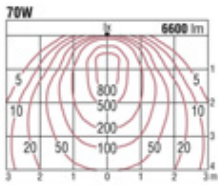

HIT-TC 70W (35W) ×1 G8.5

Frame: Die-cast aluminium · Off-white (matt finish)  
 Reflector: Aluminium (embossed finish)  
 Cone: Die-cast aluminium · off-white (matt finish)  
 Safety glass: Clear hard glass  
 Weight: 0.6 kg  
 Applicable ballast sold separately.

HIT-TC 70W (35W) G8.5

 GLED2015W

0.9 m from wall; with 1 unit

0.9 m from wall; 1.2-meter interval; with 3 units

0.9 m from wall; with 1 unit

0.9 m from wall; 1.2-meter interval; with 3 units