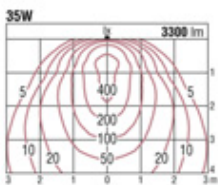

HIT-TC 70W (35W) G8.5

 GLED2015W

0.9 m from wall; with 1 unit

0.9 m from wall; 1.2-meter interval; with 3 units

0.9 m from wall; with 1 unit

0.9 m from wall; 1.2-meter interval; with 3 units