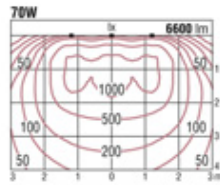

HIT-TC 70W (35W) ×1 G8.5

Frame: Die-cast aluminium · Off-white (matt finish)  
 Reflector: Aluminium (embossed finish)  
 Cone: Die-cast aluminium · off-white (matt finish)  
 Safety glass: Clear hard glass  
 Weight: 0.6 kg  
 Applicable ballast sold separately.

HIT-TC 70W (35W) G8.5

 GLED2015W

0.9 m from wall; with 1 unit

0.9 m from wall; 1.2-meter interval; with 3 units

0.9 m from wall; with 1 unit

0.9 m from wall; 1.2-meter interval; with 3 units