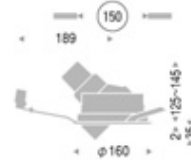

Cone: Silver (matt finish)

HIT 70W (35W) ×1 G12

Frame: Die-cast aluminium
 Reflector: 99.99% pure anodised aluminium
 Cone: Die-cast aluminium
 Safety glass: Clear hard glass
 Some parts finished with black paint.
 Weight: 1.2 kg
 Applicable ballast sold separately.

HIT 70W (35W) G12

Cone: Off-white (matt finish)

GLED2019S

Cone: Silver (matt finish)

GLED2019W

Cone: Off-white (matt finish)

With Anti-glare cap

GLED2020S