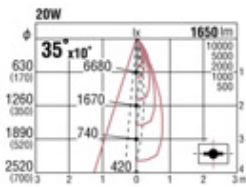

Mini MASTER COLOUR 20W PGJ5

Cone: Silver

Mini MASTER COLOUR 20W×1 PGJ5

Frame: Die-cast aluminium · Off-white (matt finish)  
Reflector: 99.9% pure anodised aluminium  
Weight: 0.8 kg  
Applicable ballast sold separately.

**GLED2133W**  
Cone: Off-white (matt finish)

(Horizontal)

The Orientation of the Oval is freely adjustable.