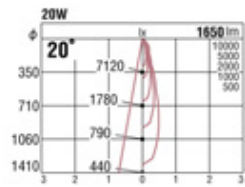

Mini MASTER COLOUR 20W PGJ5

Cone: Silver

Mini MASTER COLOUR 20W×1 PGJ5

Frame: Die-cast aluminium · Off-white (matt finish)  
Reflector: 99.9% pure anodised aluminium  
Weight: 0.8 kg  
Applicable ballast sold separately.

**GLED2133W**  
Cone: Off-white (matt finish)

(Horizontal)

The Orientation of the Oval is freely adjustable.