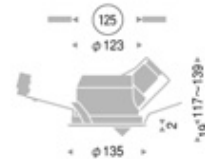

Mini MASTER COLOUR 20W PGJ5

Mini MASTER COLOUR 20W×1 PGJ5

Frame: Die-cast aluminium · Off-white (matt finish)
Reflector: 99.9% pure anodised aluminium
Weight: 0.8 kg
Applicable ballast sold separately.

GLED2134S
Cone: Silver

GLED2134W
Cone: Off-white (matt finish)

GLED2131S
Cone: Silver

GLED2131W
Cone: Off-white (matt finish)

GLED2133S
Cone: Silver

GLED2133W
Cone: Off-white (matt finish)

The Orientation of the Oval is freely adjustable.