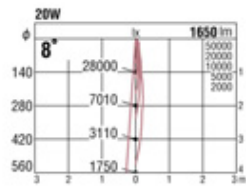

Mini MASTER COLOUR 20W PGJ5

Cone: Silver

Mini MASTER COLOUR 20W×1 PGJ5

Frame: Die-cast aluminium · Off-white (matt finish)  
Reflector: 99.9% pure anodised aluminium  
Weight: 0.8 kg  
Applicable ballast sold separately.

Cone: Off-white (matt finish)

**GLED2134S**  
Cone: Silver

**GLED2134W**  
Cone: Off-white (matt finish)

**GLED2131S**  
Cone: Silver

**GLED2131W**  
Cone: Off-white (matt finish)

**GLED2133S**  
Cone: Silver

**GLED2133W**  
Cone: Off-white (matt finish)

(Horizontal)

The Orientation of the Oval is freely adjustable.