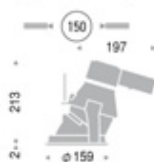

QT12 90W x1 GY6.35

Frame: Die-cast aluminium ·
Off-white (matt finish)
Reflector: 99.99% pure anodised aluminium
Cone: Engineering plastic (silver plated)
Safety glass: Frosted hard glass
Weight: 0.9 kg
Applicable transformer sold separately.

GLED2053S

HIT 70W (35W) x1 G12

Frame: Die-cast aluminium ·
Off-white (matt finish)
Reflector: 99.99% pure anodised aluminium
Cone: Engineering plastic (silver plated)
Safety glass: Frosted hard glass
Weight: 0.9 kg
Applicable ballast sold separately.