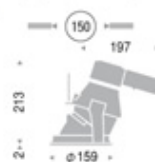

QT12 90W x1 GY6.35

Frame: Die-cast aluminium ·
Off-white (matt finish)
Reflector: 99.99% pure anodised aluminium
Cone: Engineering plastic (silver plated)
Safety glass: Frosted hard glass
Weight: 0.9 kg
Applicable transformer sold separately.

GLED2053S

HIT 70W (35W) x1 G12

Frame: Die-cast aluminium ·
Off-white (matt finish)
Reflector: 99.99% pure anodised aluminium
Cone: Engineering plastic (silver plated)
Safety glass: Frosted hard glass
Weight: 0.9 kg
Applicable ballast sold separately.