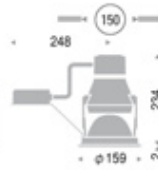

HIT 70W (35W) ×1 G12

Frame: Die-cast aluminium - Off-white (matt finish)
Reflector: 99.99% pure anodised aluminium
Cone: Engineering plastic (silver plated)
Safety glass: Clear hard glass
Weight: 0.9 kg
Applicable ballast sold separately.

HIT 70W (35W) G12

GLE2050S

GLE2051S

GLE2052S