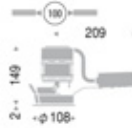

Mini MASTER COLOUR 20W×1 PGJ5

Frame: Die-cast aluminium · Off-white (matt finish)
Reflector: 99.99% pure anodised aluminium
Cone: Engineering plastic (silver plated)
Safety glass: Clear hard glass
Weight: 0.5 kg
Applicable ballast sold separately.

Mini MASTER COLOUR 20W PGJ5

GLED2095S

GLED2096S

GLED2097S