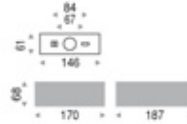

Silver (metallic finish)

QT18 60W x1 B15d

Aluminium
Safety glass: Clear hard glass
Weight: 1.5 kg

QT18 60W B15d

Dark gray (metallic finish)

Wall lighting

GEB2495S

Silver (metallic finish)