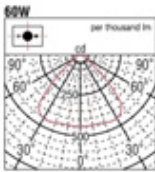

Wall lighting

GEB2495S

Silver (metallic finish)

GEB2495H

Dark gray (metallic finish)

Hall lighting

GEB2498S

Silver (metallic finish)

GEB2498H

Dark gray (metallic finish)