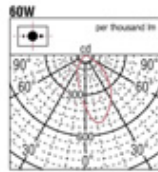

Silver (metallic finish)

QT18 60W x1 B15d

Aluminium
Safety glass: Clear hard glass
Weight: 1.5 kg

QT18 60W B15d

Dark gray (metallic finish)

Wall lighting

GEB2495S

Silver (metallic finish)

(Floor light distribution)