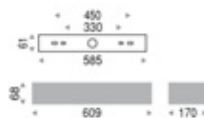

Silver (metallic finish)

T16 (T5) 24W HO (FQ) x1 G5

Aluminium  
Safety cover: Clear acrylic  
Weight: 3.7 kg  
Built-in electronic control gear

T16 (T5) 24W G5

Dark gray (metallic finish)

Wall lighting

GEK8339S