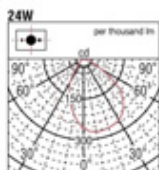

T16 (T5) 24W HO (FQ) x1 G5

Aluminium
Safety cover: Clear acrylic
Weight: 3.7 kg
Built-in electronic control gear

T16 (T5) 24W G5

Wall lighting

GEK8339S

Silver (metallic finish)

GEK8339H

Dark gray (metallic finish)

Hall lighting

GEK8357S

Silver (metallic finish)

GEK8357H

Dark gray (metallic finish)