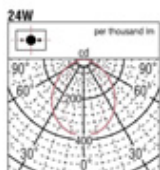

Silver (metallic finish)

T16 (T5) 24W HO (FQ) x1 G5

Aluminium  
Safety cover: Clear acrylic  
Weight: 3.7 kg  
Built-in electronic control gear

T16 (T5) 24W G5

Dark gray (metallic finish)

Wall lighting

GEK8339S

(Wall light distribution)

(Floor light distribution)