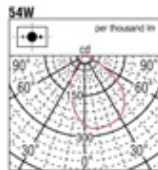

Silver (metallic finish)

T16 (T5) 54W HO (FQ) × 1 G5

Aluminium
 Safety cover: Clear acrylic
 Weight: 6.5 kg
 Built-in electronic control gear

T16 (T5) 54W G5

Dark gray (metallic finish)

Wall lighting

GEK8340S

(Wall light distribution)

(Floor light distribution)