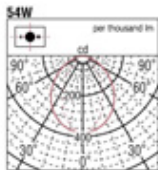

Silver (metallic finish)

T16 (T5) 54W HO (FQ) × 1 G5

Aluminium
 Safety cover: Clear acrylic
 Weight: 6.5 kg
 Built-in electronic control gear

T16 (T5) 54W G5

Dark gray (metallic finish)

Wall lighting

GEK8340S

(Wall light distribution)

(Floor light distribution)