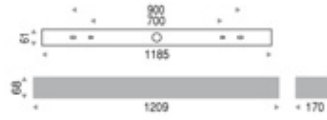

Silver (metallic finish)

T16 (T5) 54W HO (FQ) × 1 G5

Aluminium
 Safety cover: Clear acrylic
 Weight: 6.5 kg
 Built-in electronic control gear

T16 (T5) 54W G5

Dark gray (metallic finish)

Wall lighting

GEK8340S