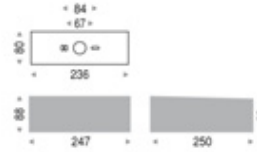

Silver (metallic finish)

TC-TEL 32W×1 GX24q-3

Aluminium  
 Safety glass: Clear hard glass  
 Weight: 2.8 kg  
 Built-in electronic control gear

TC-TEL 32W GX24q-3

Dark gray (metallic finish)

Hall lighting

GEB2493S