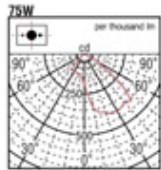

Hall lighting

GEB2494S

Silver (metallic finish)

GEB2494H

Dark gray (metallic finish)

(Floor light distribution)