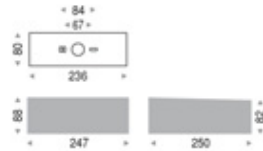

Silver (metallic finish)

QT18 75W×1 B15d

Aluminium
 Safety glass: Clear hard glass
 Weight: 2.5 kg

QT18 75W B15d

Dark gray (metallic finish)

Hall lighting

GEB2494S

Silver (metallic finish)