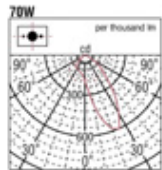

Hall lighting

GEB2491S

Silver (metallic finish)

GEB2491H

Dark gray (metallic finish)

(Floor light distribution)