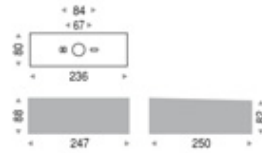

Silver (metallic finish)

HIT 70W (35W) ×1 G12

Aluminium
Safety glass: Clear hard glass
Weight: 2.5 kg
Applicable ballast sold separately.

HIT 70W (35W) G12

Dark gray (metallic finish)

Hall lighting

GEB2491S