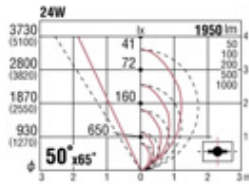

Signboard light (short-arm)

Silver (metallic finish)

T16 (T5) 24W H0 (FQ)×1 G5

Aluminium  
 Safety cover: Clear acrylic  
 Reflector: pure anodised aluminium  
 Weight: 9.0 kg  
 Built-in electronic control gear

T16 (T5) 24W G5

Dark gray

GLES8141S  
 Silver (metallic finish)

GLES8141H  
 Dark gray

GLES8143S  
 Silver (metallic finish)

GLES8143H  
 Dark gray

Accessories

Louver  
 GB795B  
 Black (matt finish)  
 Weight: 0.4kg