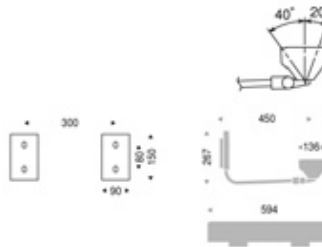

Signboard light (short-arm)

Silver (metallic finish)

T16 (T5) 24W H0 (FQ)×1 G5

Aluminium  
 Safety cover: Clear acrylic  
 Reflector: pure anodised aluminium  
 Weight: 9.0 kg  
 Built-in electronic control gear

T16 (T5) 24W G5

Dark gray

GLES8141S  
 Silver (metallic finish)

GLES8141H  
 Dark gray

GLES8143S  
 Silver (metallic finish)

GLES8143H  
 Dark gray

Accessories

Louver  
 GB795B  
 Black (matt finish)  
 Weight: 0.4kg