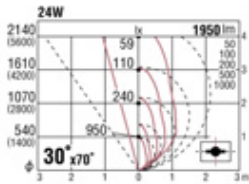

T16 (T5) 24W G5

Dark gray

GLES8141S  
 Silver (metallic finish)

GLES8141H  
 Dark gray

GLES8143S  
 Silver (metallic finish)

GLES8143H  
 Dark gray

Accessories

Louver  
 GB795B  
 Black (matt finish)  
 Weight: 0.4kg