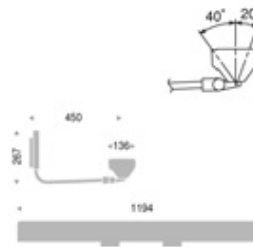

Signboard light (short-arm)

Silver (metallic finish)

T16 (T5) 54W H0 (FQ) x1 G5

Aluminium
 Safety cover: Clear acrylic
 Reflector: pure anodised aluminium
 Weight: 13.0 kg
 Built-in electronic control gear

T16 (T5) 54W G5

Dark gray

GLS8140S
 Silver (metallic finish)

GLS8140H
 Dark gray

GLS8142S
 Silver (metallic finish)

GLS8142H
 Dark gray

Accessories

Louvers
GB794B
 Black (matt finish)
 Weight: 0.6kg