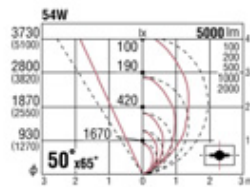

Signboard light (short-arm)

Silver (metallic finish)

T16 (T5) 54W H0 (FQ) x1 G5

Aluminium
 Safety cover: Clear acrylic
 Reflector: pure anodised aluminium
 Weight: 13.0 kg
 Built-in electronic control gear

T16 (T5) 54W G5

Dark gray

GLS8140S
 Silver (metallic finish)

GLS8140H
 Dark gray

GLS8142S
 Silver (metallic finish)

GLS8142H
 Dark gray

Accessories

Louvers
GB794B
 Black (matt finish)
 Weight: 0.6kg