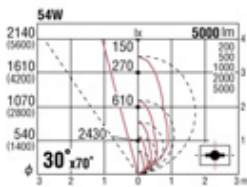

Signboard light (short-arm)

Silver (metallic finish)

T16 (T5) 54W H0 (FQ) x1 G5

Aluminium
 Safety cover: Clear acrylic
 Reflector: pure anodised aluminium
 Weight: 13.0 kg
 Built-in electronic control gear

T16 (T5) 54W G5

Dark gray

GLS8140S
 Silver (metallic finish)

GLS8140H
 Dark gray

GLS8142S
 Silver (metallic finish)

GLS8142H
 Dark gray

Accessories

Louvers
GB794B
 Black (matt finish)
 Weight: 0.6kg