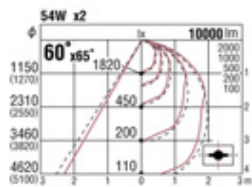

GLEK5040S

Silver (metallic finish)

GLEK5040H

Dark gray