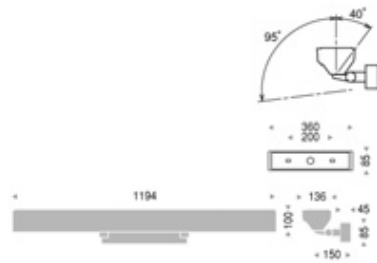

Silver (metallic finish)

T16 (T5) 54W H0 (FQ)×1 G5

Aluminium
 Safety cover: Clear acrylic
 Reflector: pure anodised aluminium
 Weight: 10.4 kg
 Built-in electronic control gear
 Wall, ceiling or floor mount model.

T16 (T5) 54W G5

Dark gray

GLE8136S
 Silver (metallic finish)

GLE8136H
 Dark gray

GLE8138S
 Silver (metallic finish)

GLE8138H
 Dark gray

Accessories

Louwer
GB794B
 Black (matt finish)
 Weight: 0.6kg