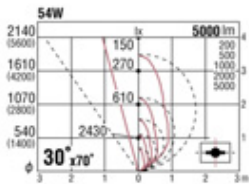

Silver (metallic finish)

T16 (T5) 54W H0 (FQ)×1 G5

Aluminium
 Safety cover: Clear acrylic
 Reflector: pure anodised aluminium
 Weight: 10.4 kg
 Built-in electronic control gear
 Wall, ceiling or floor mount model.

T16 (T5) 54W G5

Dark gray

GLE8136S
 Silver (metallic finish)

GLE8136H
 Dark gray

GLE8138S
 Silver (metallic finish)

GLE8138H
 Dark gray

Accessories

Louwer
GB794B
 Black (matt finish)
 Weight: 0.6kg