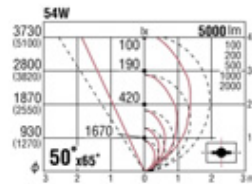

GLE8136S
Silver (metallic finish)

GLE8136H
Dark gray

GLE8138S
Silver (metallic finish)

GLE8138H
Dark gray