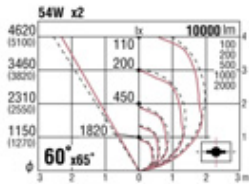

Silver (metallic finish)

T16 (T5) 54W H0 (FQ) x2 G5

Aluminium
 Safety cover: Clear acrylic
 Reflector: pure anodised aluminium
 Weight: 10.4 kg
 Built-in electronic control gear
 Wall, ceiling or floor mount model.

T16 (T5) 54W G5

Dark gray

GLES8134S
 Silver (metallic finish)

GLES8134H
 Dark gray

Accessories

Louver
 GB794B
 Black (matt finish)
 Weight: 0.6kg