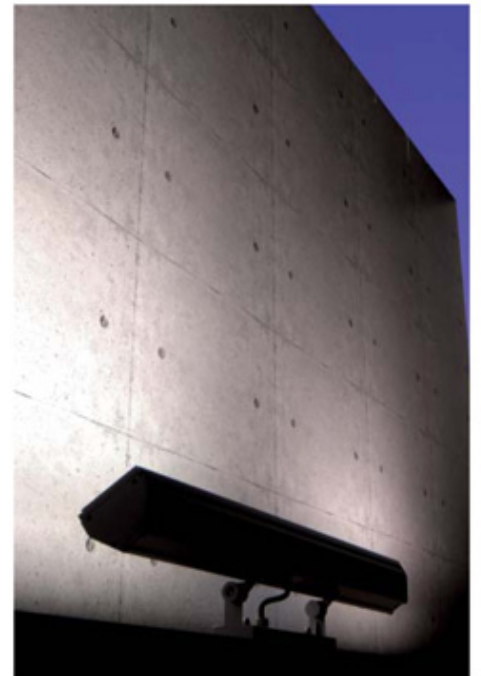

Silver (metallic finish)

T16 (T5) 54W H0 (FQ) x2 G5

Aluminium
 Safety cover: Clear acrylic
 Reflector: pure anodised aluminium
 Weight: 10.4 kg
 Built-in electronic control gear
 Wall, ceiling or floor mount model.

T16 (T5) 54W G5

Dark gray

GLES8134S
 Silver (metallic finish)

GLES8134H
 Dark gray

Accessories

Louver
 GB794B
 Black (matt finish)
 Weight: 0.6kg