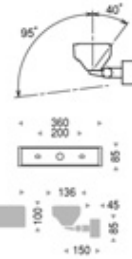

Silver (metallic finish)

T16 (T5) 54W H0 (FQ) x2 G5

Aluminium
 Safety cover: Clear acrylic
 Reflector: pure anodised aluminium
 Weight: 10.4 kg
 Built-in electronic control gear
 Wall, ceiling or floor mount model.

T16 (T5) 54W G5

Dark gray

GLES8134S
 Silver (metallic finish)

GLES8134H
 Dark gray

Accessories

Louver
 GB794B
 Black (matt finish)
 Weight: 0.6kg