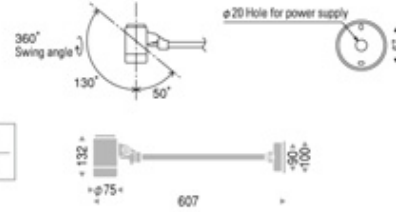

ARM MODEL

QR-CBC51 50W×1 GU5.3

Die-cast aluminium
Safety glass: Clear hard glass
Weight: 1.2 kg
Applicable transformer sold separately.
Not suitable for floor installations.

GES8604S

Silver (metallic finish)

GES8604H

Dark gray