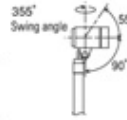

LONG SPIKE MODEL

QR-CBC51 50W×1 GU5.3

Die-cast aluminium
 Safety glass: Clear hard glass
 Weight: 1.8 kg
 Applicable transformer sold separately.

Dark gray

Silver (metallic finish)

GES8940S

Silver (metallic finish)