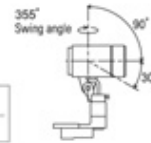

SPIKE MODEL

Silver (metallic finish)

QR-CBC51 50W×1 GU5.3

Die-cast aluminium
 Safety glass: Clear hard glass
 Weight: 1.6 kg
 Applicable transformer sold separately.

QR-CBC51 50W GU5.3

Dark gray

GES8942S

Silver (metallic finish)