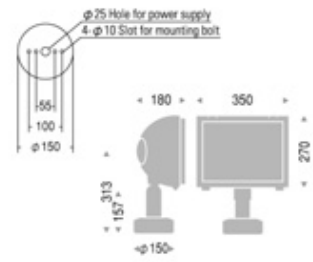

Silver (metallic finish)

QT-DE12 1000W×1 R7s (Burning position: Horizontal ±15°)

QT-DE12 1000W R7s

Die-cast aluminium  
 Safety glass: Clear hard glass  
 Reflector: Aluminium  
 Weight: 6.0 kg  
 Wall, ceiling, or floor mount model

Dark gray (metallic finish)

Rectangle 60°×50°

GLES8121S

Silver (metallic finish)

GLES8121H

Dark gray (metallic finish)