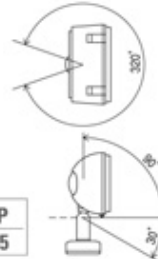

Silver (metallic finish)

QT-DE12 1000W×1 R7s (Burning position: Horizontal ±15°)

QT-DE12 1000W R7s

Die-cast aluminium  
 Safety glass: Clear hard glass  
 Reflector: Aluminium  
 Weight: 6.0 kg  
 Wall, ceiling, or floor mount model

Dark gray (metallic finish)

Rectangle 60°×50°

GLES8121S

Silver (metallic finish)

GLES8121H

Dark gray (metallic finish)