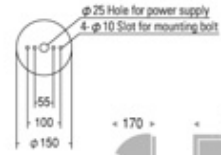

Silver (metallic finish)

QT-DE12 500W×1 R7s (Burning position: Horizontal ±15°)

QT-DE12 500W R7s

Die-cast aluminium
 Safety glass: Clear hard glass
 Reflector: Aluminium
 Weight: 4.1 kg
 Wall, ceiling, or floor mount model

Dark gray (metallic finish)

Rectangle 60°×50°

GLES8119S

Silver (metallic finish)

GLES8119H

Dark gray (metallic finish)