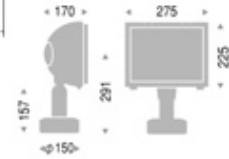

Silver (metallic finish)

QT-DE12 500W×1 R7s (Burning position: Horizontal ±15°)

QT-DE12 500W R7s

Die-cast aluminium
 Safety glass: Clear hard glass
 Reflector: Aluminium
 Weight: 4.1 kg
 Wall, ceiling, or floor mount model

Dark gray (metallic finish)

Rectangle 60°×50°

GLES8119S

Silver (metallic finish)

GLES8119H

Dark gray (metallic finish)