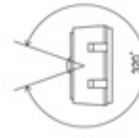

Silver (metallic finish)

QT-DE12 500W×1 R7s (Burning position: Horizontal ±15°)

QT-DE12 500W R7s

Die-cast aluminium
 Safety glass: Clear hard glass
 Reflector: Aluminium
 Weight: 4.1 kg
 Wall, ceiling, or floor mount model

Dark gray (metallic finish)

Rectangle 60°×50°

GLES8119S

Silver (metallic finish)

GLES8119H

Dark gray (metallic finish)