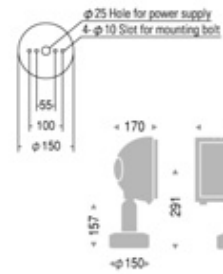

Silver (metallic finish)

HIT-DE 150W×1 RX7s-24 (Burning position: Horizontal ±15°)

HIT-DE 150W RX7s-24

Die-cast aluminium  
 Safety glass: Clear hard glass  
 Reflector: Aluminium  
 Weight: 4.1 kg  
 Applicable ballast sold separately.  
 Wall, ceiling, or floor mount model

Dark gray (metallic finish)

Rectangle 60°×50°

GLES8120S

Silver (metallic finish)

GLES8120H

Dark gray (metallic finish)