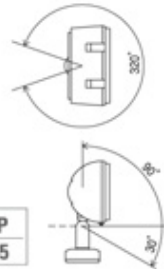

Silver (metallic finish)

HIT-DE 150W×1 RX7s-24 (Burning position: Horizontal ±15°)

HIT-DE 150W RX7s-24

Die-cast aluminium  
 Safety glass: Clear hard glass  
 Reflector: Aluminium  
 Weight: 4.1 kg  
 Applicable ballast sold separately.  
 Wall, ceiling, or floor mount model

Dark gray (metallic finish)

Rectangle 60°×50°

GLES8120S

Silver (metallic finish)

GLES8120H

Dark gray (metallic finish)