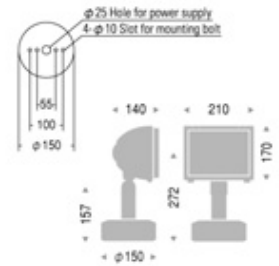

Silver (metallic finish)

QT-DE12 300W×1 R7s (Burning position: Horizontal ±15°)

QT-DE12 300W R7s

Die-cast aluminium
 Safety glass: Clear hard glass
 Reflector: Aluminium
 Weight: 3.1 kg
 Wall, ceiling, or floor mount model

Dark gray (metallic finish)

Rectangle 55°×50°

GLES8116S

Silver (metallic finish)

GLES8116H

Dark gray (metallic finish)