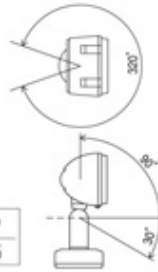

Silver (metallic finish)

QT-DE12 300W×1 R7s (Burning position: Horizontal ±15°)

QT-DE12 300W R7s

Die-cast aluminium
 Safety glass: Clear hard glass
 Reflector: Aluminium
 Weight: 3.1 kg
 Wall, ceiling, or floor mount model

Dark gray (metallic finish)

Rectangle 55°×50°

GLES8116S

Silver (metallic finish)

GLES8116H

Dark gray (metallic finish)