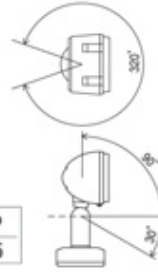

Silver (metallic finish)

HIT 70W (35W) ×1 G12

Die-cast aluminium
 Safety glass: Clear hard glass
 Reflector: Aluminium
 Weight: 3.1 kg
 Applicable ballast sold separately.
 Wall, ceiling, or floor mount model

HIT 70W (35W) G12

Dark gray (metallic finish)

Rectangle 60°×50°

GLES8117S

Silver (metallic finish)

GLES8117H

Dark gray (metallic finish)