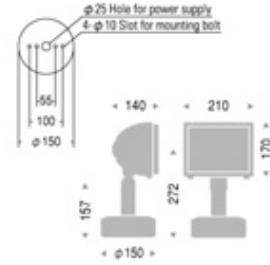

Silver (metallic finish)

HIT 70W (35W) ×1 G12

Die-cast aluminium
 Safety glass: Clear hard glass
 Reflector: Aluminium
 Weight: 3.1 kg
 Applicable ballast sold separately.
 Wall, ceiling, or floor mount model

HIT 70W (35W) G12

Dark gray (metallic finish)

Rectangle 60°×50°

GLES8117S

Silver (metallic finish)

GLES8117H

Dark gray (metallic finish)