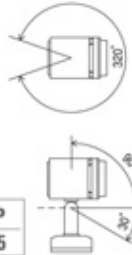

Silver (metallic finish)

QT18 150W×1 B15d

Die-cast aluminium  
 Safety glass: Clear hard glass  
 Reflector: 99.9% pure anodised aluminium  
 Weight: 4.0 kg  
 Wall, ceiling, or floor mount model

QT18 150W B15d

Dark gray (metallic finish)

Glare Cut	120°	320°	IP	65
-----------	------	------	----	----

GLE8057S  
 Silver (metallic finish)

GLE8057H  
 Dark gray (metallic finish)

GLE8054S  
 Silver (metallic finish)

GLE8054H  
 Dark gray (metallic finish)