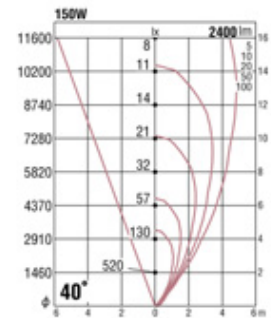

The Orientation of the Oval is freely adjustable.