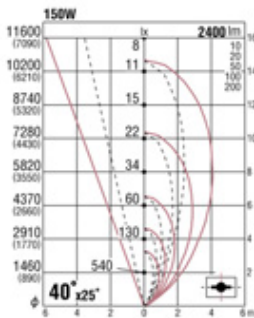

Silver (metallic finish)

QT18 150W×1 B15d

Die-cast aluminium  
 Safety glass: Clear hard glass  
 Reflector: 99.9% pure anodised aluminium  
 Weight: 4.0 kg  
 Wall, ceiling, or floor mount model

QT18 150W B15d

Dark gray (metallic finish)

Glare Cut	120°	320°	IP	65
-----------	------	------	----	----

GLE8057S  
 Silver (metallic finish)

GLE8057H  
 Dark gray (metallic finish)

GLE8054S  
 Silver (metallic finish)

GLE8054H  
 Dark gray (metallic finish)

GLE8055S  
 Silver (metallic finish)

GLE8055H  
 Dark gray (metallic finish)

GLE8056S  
 Silver (metallic finish)

GLE8056H  
 Dark gray (metallic finish)

(Horizontal)

(Vertical)

The Orientation of the Oval is freely adjustable.