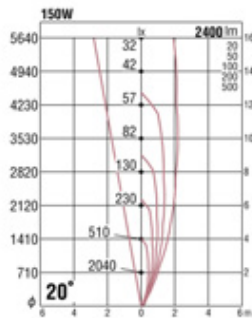

Silver (metallic finish)

QT18 150W×1 B15d

Die-cast aluminium  
 Safety glass: Clear hard glass  
 Reflector: 99.9% pure anodised aluminium  
 Weight: 4.0 kg  
 Wall, ceiling, or floor mount model

QT18 150W B15d

Dark gray (metallic finish)

Glare Cut	120°	320°	IP	65
-----------	------	------	----	----

GLE8057S  
 Silver (metallic finish)

GLE8057H  
 Dark gray (metallic finish)

GLE8054S  
 Silver (metallic finish)

GLE8054H  
 Dark gray (metallic finish)

GLE8055S  
 Silver (metallic finish)

GLE8055H  
 Dark gray (metallic finish)

GLE8056S  
 Silver (metallic finish)

GLE8056H  
 Dark gray (metallic finish)

(Horizontal)

(Vertical)

The Orientation of the Oval is freely adjustable.