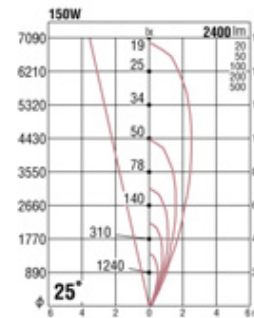

The Orientation of the Oval is freely adjustable.