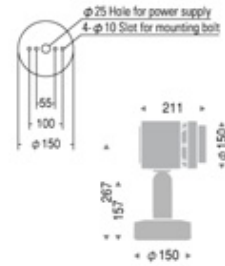

Silver (metallic finish)

QT18 150W×1 B15d

Die-cast aluminium  
 Safety glass: Clear hard glass  
 Reflector: 99.9% pure anodised aluminium  
 Weight: 4.0 kg  
 Wall, ceiling, or floor mount model

QT18 150W B15d

Dark gray (metallic finish)

Glare Cut	120°	320°	IP	65
-----------	------	------	----	----

GLE8057S  
 Silver (metallic finish)

GLE8057H  
 Dark gray (metallic finish)

GLE8054S  
 Silver (metallic finish)

GLE8054H  
 Dark gray (metallic finish)