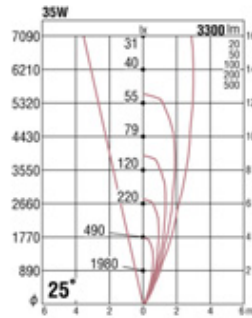

Silver (metallic finish)

HIT 70W (35W) x1 G12

Die-cast aluminium  
 Safety glass: Clear hard glass  
 Reflector: 99.9% pure anodised aluminium  
 Weight: 4.0 kg  
 Applicable ballast sold separately.  
 Wall, ceiling, or floor mount model

Dark gray (metallic finish)

HIT 70W (35W) G12

GLS8061S  
 Silver (metallic finish)

GLS8061H  
 Dark gray (metallic finish)

GLS8058S  
 Silver (metallic finish)

GLS8058H  
 Dark gray (metallic finish)

GLS8059S  
 Silver (metallic finish)

GLS8059H  
 Dark gray (metallic finish)

GLS8060S  
 Silver (metallic finish)

GLS8060H  
 Dark gray (metallic finish)

(Horizontal)

(Vertical)

The Orientation of the Oval is freely adjustable.