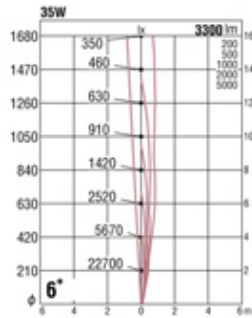

Silver (metallic finish)

HIT 70W (35W) x1 G12

Die-cast aluminium  
 Safety glass: Clear hard glass  
 Reflector: 99.9% pure anodised aluminium  
 Weight: 4.0 kg  
 Applicable ballast sold separately.  
 Wall, ceiling, or floor mount model

Dark gray (metallic finish)

HIT 70W (35W) G12

GLS8061S  
 Silver (metallic finish)

GLS8061H  
 Dark gray (metallic finish)

GLS8058S  
 Silver (metallic finish)

GLS8058H  
 Dark gray (metallic finish)

GLS8059S  
 Silver (metallic finish)

GLS8059H  
 Dark gray (metallic finish)

GLS8060S  
 Silver (metallic finish)

GLS8060H  
 Dark gray (metallic finish)

(Horizontal)

(Vertical)

The Orientation of the Oval is freely adjustable.