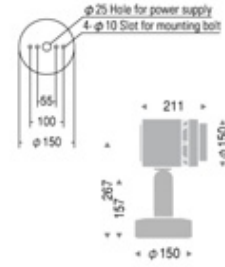

GLS8061S
Silver (metallic finish)

GLS8061H
Dark gray (metallic finish)

GLS8058S
Silver (metallic finish)

GLS8058H
Dark gray (metallic finish)

GLS8059S
Silver (metallic finish)

GLS8059H
Dark gray (metallic finish)

GLS8060S
Silver (metallic finish)

GLS8060H
Dark gray (metallic finish)