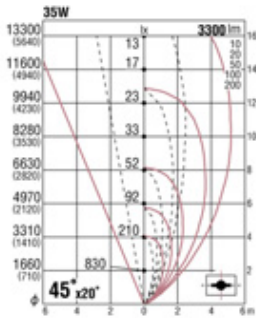

Silver (metallic finish)

HIT 70W (35W) x1 G12

Die-cast aluminium  
 Safety glass: Clear hard glass  
 Reflector: 99.9% pure anodised aluminium  
 Weight: 4.0 kg  
 Applicable ballast sold separately.  
 Wall, ceiling, or floor mount model

Dark gray (metallic finish)

HIT 70W (35W) G12

GLS8061S  
 Silver (metallic finish)

GLS8061H  
 Dark gray (metallic finish)

GLS8058S  
 Silver (metallic finish)

GLS8058H  
 Dark gray (metallic finish)

GLS8059S  
 Silver (metallic finish)

GLS8059H  
 Dark gray (metallic finish)

GLS8060S  
 Silver (metallic finish)

GLS8060H  
 Dark gray (metallic finish)

(Horizontal)

(Vertical)

The Orientation of the Oval is freely adjustable.