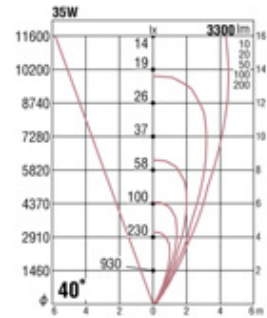

The Orientation of the Oval is freely adjustable.