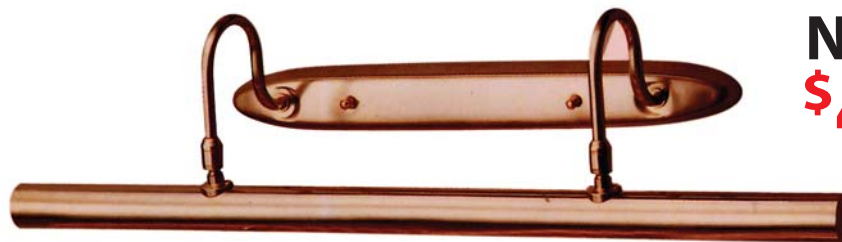

PRE-RENOVATION SALE!

UP TO

70%
OFF

PICTURE LIGHT

was: \$31
NOW:
\$19

QLT 867 SS

was: \$69
NOW:
\$49

QLT 996AB

was: \$69
NOW:
\$49

QLT 996SS

was: \$69
NOW:
\$49

QLT 996SG