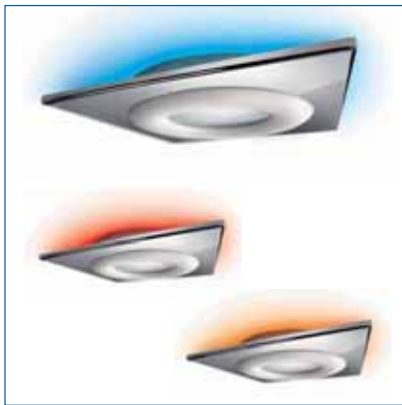

Model no. : PHI FCG319 CHR
Description : Ceiling light
Color : Metal with red/yellow/blue color filters
Dimension : 404 x 404mm
Lamp : 1 x T5 CFL 40W