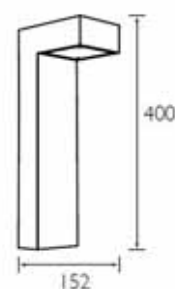

Model no. : PHI BCG304
Description : Dimmable aluminium spotlight
Color : White
Dimension : L315 x Ht73mm
Lamp : 2 x 7.5W LED 3100K warm white

Model no. : PHI BCG305
Description : Dimmable aluminium spotlight
Color : White
Dimension : L284 x Ht: 75mm
Lamp : 4 x 7.5W LED 3100K warm white

Model no. : PHI QDG302 WHT
Description : Table lamp
Color : White, steel
Dimension : L180 x Ht: 334mm
Lamp : 1 x E27 60W

Model no. : PHI FDS666 SIL
Description : Table lamp
Color : Silver grey
Dimension : Projection: 385mm Ht: 530mm
- 360° panoramic view
Lamp : 1 x E27 ESL 18W

Model no. : PHI FDS667 BLK
Description : Table lamp
Color : Black
Dimension : Projection: 385mm Ht: 660mm
with adjustable arm
- 360° panoramic view
Lamp : 1 x E27 ESL 18W

Model no. : PHI EPP300 GRY
Description : Path light
Color : Aluminium
Dimension : Ht: 400mm
Lamp : 1 x GX53 7W