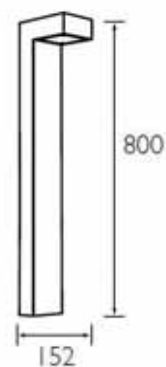

Model no. : PHI BPG301
Description : Suspension light, dimmable, Adjustable
Color : Aluminium with glass
Dimension : Dia: 300mm
Lamp : 1 x 7.5W LED 3100K WW