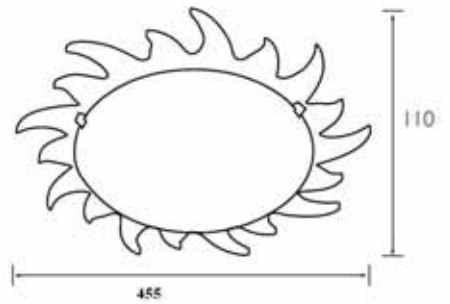

Model no. : PHI QCG312
Description : Ceiling light
Color : Satin glass
Dimension : Dia 455mm Ht: 110mm
Lamp : 1 x E27 ESL 24W