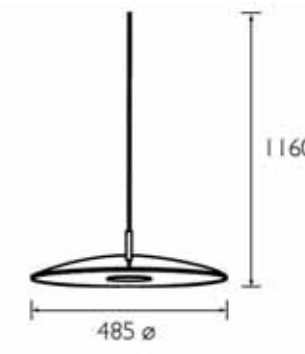

Model no. : PHI FWG701 ALU
Description : Ceiling light
Color : Aluminium
Dimension : Dia: 310mm
Lamp : 1 x T5 CFL 22W