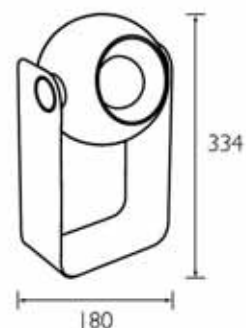

Model no. : PHI BCG304
Description : Dimmable aluminium spotlight
Color : White
Dimension : L315 x Ht73mm
Lamp : 2 x 7.5W LED 3100K warm white

Model no. : PHI BCG305
Description : Dimmable aluminium spotlight
Color : White
Dimension : L284 x Ht: 75mm
Lamp : 4 x 7.5W LED 3100K warm white

Model no. : PHI QDG302 WHT
Description : Table lamp
Color : White, steel
Dimension : L180 x Ht: 334mm
Lamp : 1 x E27 60W

Model no. : PHI FDS666 SIL
Description : Table lamp
Color : Silver grey
Dimension : Projection: 385mm Ht: 530mm
- 360° panoramic view
Lamp : 1 x E27 ESL 18W

Model no. : PHI FDS667 BLK
Description : Table lamp
Color : Black
Dimension : Projection: 385mm Ht: 660mm
with adjustable arm
- 360° panoramic view
Lamp : 1 x E27 ESL 18W

Model no. : PHI EPP300 GRY
Description : Path light
Color : Aluminium
Dimension : Ht: 400mm
Lamp : 1 x GX53 7W

Model no. : PHI QPG304 OR
Description : Suspension lamp, adjustable height
Color : Steel with orange finish
Dimension : Dia 400mm x Ht: 1500mm
Lamp : 1 x E27 ESL 24W

Model no. : PHI BPG300
Description : Suspension light, dimmable, adjustable height
Color :
Dimension : L900mm Ht max: 1500mm
Lamp : 3 x 7.5W LED 3100K warm white