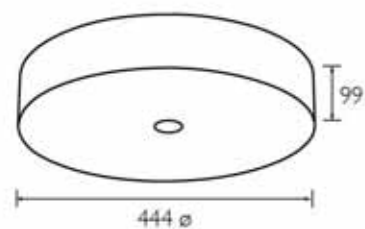

Model no. : PHI FCG322 BLK
Description : Ceiling light
Color : Black finish with satin glass
Dimension : Dia: 444mm Ht: 99mm
Lamp : 1 x T5 CFL 60W