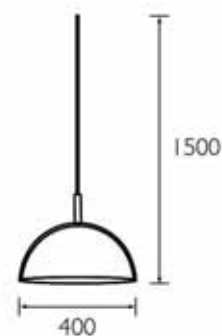

Model no. : PHI QPG303 CR
Description : Suspension lamp, adjustable height
Color : Steel with chrome finish
Dimension : Dia: 250mm x Ht:1300mm
Lamp : 1 x E27 ESL 8W