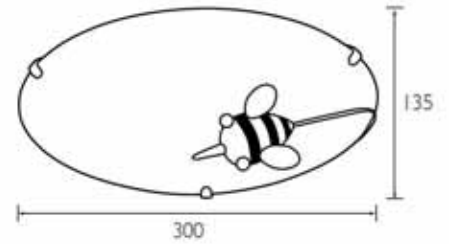

Model no. : PHI QCG311
Description : Ceiling light
Color : Satin glass
Dimension : Dia 300mm Ht: 135mm
Lamp : 1 x E27 ESL 20W