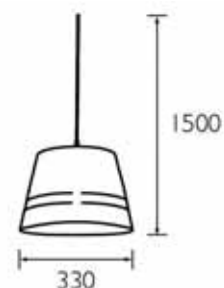

Model no. : PHI QDG302 WHT
Description : Table lamp
Color : White, steel
Dimension : L180 x Ht: 334mm
Lamp : 1 x E27 60W

Model no. : PHI FDS666 SIL
Description : Table lamp
Color : Silver grey
Dimension : Projection: 385mm Ht: 530mm
- 360° panoramic view
Lamp : 1 x E27 ESL 18W

Model no. : PHI FDS667 BLK
Description : Table lamp
Color : Black
Dimension : Projection: 385mm Ht: 660mm
with adjustable arm
- 360° panoramic view
Lamp : 1 x E27 ESL 18W

Model no. : PHI EPP300 GRY
Description : Path light
Color : Aluminium
Dimension : Ht: 400mm
Lamp : 1 x GX53 7W

Model no. : PHI EPP301 GRY
Description : Path light
Color : Aluminium
Dimension : Ht: 800mm
Lamp : 1 x GX53 7W

Model no. : PHI BPG301
Description : Suspension light, dimmable, Adjustable
Color : Aluminium with glass
Dimension : Dia: 300mm
Lamp : 1 x 7.5W LED 3100K WW

Model no. : PHI BPG302
Description : Suspension light, dimmable, Adjustable
Color : Aluminium with glass
Dimension : Dia: 500mm
Lamp : 3 x 7.5W LED 3100K WW

Model no. : PHI QPG300
Description : Pendant light
Color : Aluminium
Dimension : Dia: 330mm Ht: 1500mm
Lamp : 1 x E27 ESL 24W