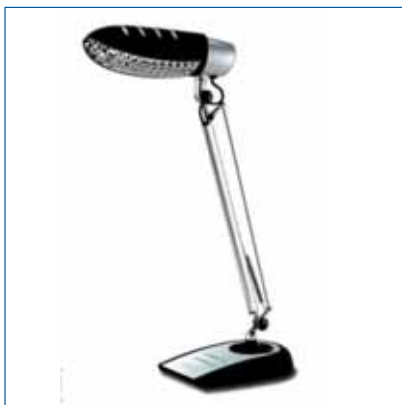

Model no. : PHI BCG304
Description : Dimmable aluminium spotlight
Color : White
Dimension : L315 x Ht73mm
Lamp : 2 x 7.5W LED 3100K warm white

Model no. : PHI BCG305
Description : Dimmable aluminium spotlight
Color : White
Dimension : L284 x Ht: 75mm
Lamp : 4 x 7.5W LED 3100K warm white

Model no. : PHI QDG302 WHT
Description : Table lamp
Color : White, steel
Dimension : L180 x Ht: 334mm
Lamp : 1 x E27 60W

Model no. : PHI FDS666 SIL
Description : Table lamp
Color : Silver grey
Dimension : Projection: 385mm Ht: 530mm
- 360° panoramic view
Lamp : 1 x E27 ESL 18W