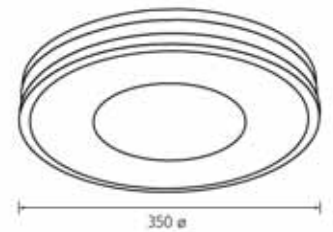

Model no. : PHI FCG701 ALU
Description : Ceiling light
Color : Aluminium finish
Dimension : Dia: 390mm
Lamp : 1 x T5 CFL 40W