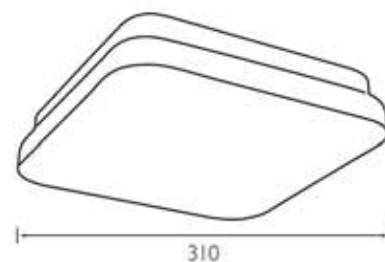

Model no. : PHI FCG322 BE
Description : Ceiling light
Color : Beige finish with satin glass
Dimension : Dia: 444mm Ht: 99mm
Lamp : 1 x T5 CFL 60W

Model no. : PHI FCG322 BLK
Description : Ceiling light
Color : Black finish with satin glass
Dimension : Dia: 444mm Ht: 99mm
Lamp : 1 x T5 CFL 60W

Model no. : PHI BCG300
Description : Ceiling light
Color : White aluminium
Dimension : Dia 359mm Ht: 61mm
Lamp : 3 x 7.5W 3100K Warm White

Model no. : PHI FCG318 WHT
Description : Ceiling light / Wall light
Color :
Dimension : 310 x 310mm
Lamp : 1 x T5 CFL 22W