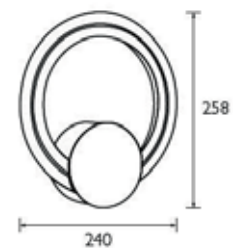

Model no. : PHI FWG700 ALU
Description : Wall light, aluminium
Color : Red / White / Blue color filter
Dimension : L240mm Ht: 258mm
Lamp : 1 x T5 CFL 22W