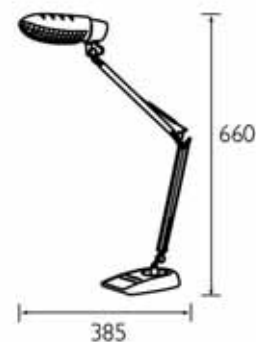

Model no. : PHI BCG304
Description : Dimmable aluminium spotlight
Color : White
Dimension : L315 x Ht73mm
Lamp : 2 x 7.5W LED 3100K warm white

Model no. : PHI BCG305
Description : Dimmable aluminium spotlight
Color : White
Dimension : L284 x Ht: 75mm
Lamp : 4 x 7.5W LED 3100K warm white

Model no. : PHI QDG302 WHT
Description : Table lamp
Color : White, steel
Dimension : L180 x Ht: 334mm
Lamp : 1 x E27 60W

Model no. : PHI FDS666 SIL
Description : Table lamp
Color : Silver grey
Dimension : Projection: 385mm Ht: 530mm
- 360° panoramic view
Lamp : 1 x E27 ESL 18W

Model no. : PHI FDS667 BLK
Description : Table lamp
Color : Black
Dimension : Projection: 385mm Ht: 660mm
with adjustable arm
- 360° panoramic view
Lamp : 1 x E27 ESL 18W

Model no. : PHI EPP300 GRY
Description : Path light
Color : Aluminium
Dimension : Ht: 400mm
Lamp : 1 x GX53 7W