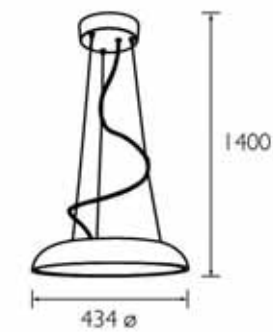

Model no. : PHI QDG302 WHT
Description : Table lamp
Color : White, steel
Dimension : L180 x Ht: 334mm
Lamp : 1 x E27 60W

Model no. : PHI FDS666 SIL
Description : Table lamp
Color : Silver grey
Dimension : Projection: 385mm Ht: 530mm
- 360° panoramic view
Lamp : 1 x E27 ESL 18W

Model no. : PHI QPG304 CR
Description : Suspension lamp, adjustable height
Color : Steel with chrome finish
Dimension : Dia 400mm x Ht: 1500mm
Lamp : 1 x E27 ESL 24W

Model no. : PHI QPG303 OR
Description : Suspension lamp, adjustable height
Color : Steel with orange finish
Dimension : Dia 250mm x Ht: 1300mm
Lamp : 1 x E27 ESL 8W

Model no. : PHI QPG304 OR
Description : Suspension lamp, adjustable height
Color : Steel with orange finish
Dimension : Dia 400mm x Ht: 1500mm
Lamp : 1 x E27 ESL 24W

Model no. : PHI BPG300
Description : Suspension light, dimmable, adjustable height
Color :
Dimension : L900mm Ht max: 1500mm
Lamp : 3 x 7.5W LED 3100K warm white

Model no. : PHI FPG303 ALU
Description : Suspension light
Color : Aluminum
Dimension : Dia 444mm Ht: 160mm
Lamp : 1 x T5 CFL 55W

Model no. : PHI FPG701 ALU
Description : Suspension light
Color : Aluminum
Dimension : Dia 434mm Ht: 1400mm
Lamp : 1 x T5 CFL 60W