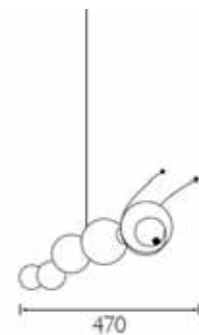

Model no. : PHI QPG308
Description : Suspension light, adjustable height
Color :
Dimension : L185mm Ht: 1500mm
Lamp : 1 x E27 Globe 18W