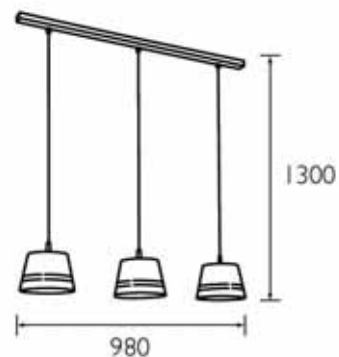

Model no. : PHI QDG300
Description : Table lamp
Color : Aluminium
Dimension : L191mm x Ht: 487mm
Lamp : 1 x E14 ESL 12W