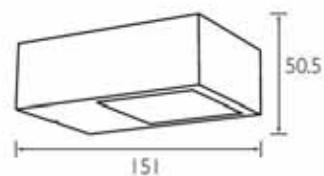

Model no. : PHI EWS300 DGRY
Description : Wall light, stainless steel
Color : Dark grey
Dimension : L260mm Ht: 235mm
Lamp : 1 x E27 ESL 20W