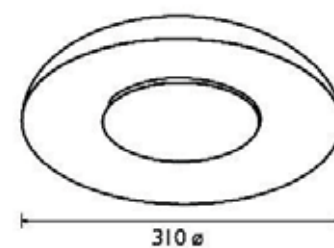

Model no. : PHI FPG303 ALU
Description : Suspension light
Color : Aluminum
Dimension : Dia 444mm Ht: 160mm
Lamp : 1 x T5 CFL 55W

Model no. : PHI FPG701 ALU
Description : Suspension light
Color : Aluminum
Dimension : Dia 434mm Ht: 1400mm
Lamp : 1 x T5 CFL 60W

Model no. : PHI FPG703 WHT
Description : Suspension light
Color : White, with satin glass
Dimension : Dia: 485mm Ht: 1160mm
Lamp : 1 x T5 CFL 40W

Model no. : PHI FWG701 ALU
Description : Ceiling light
Color : Aluminium
Dimension : Dia: 310mm
Lamp : 1 x T5 CFL 22W