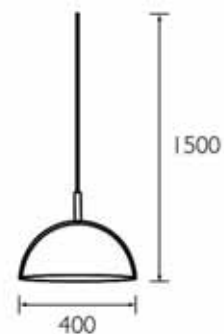

Model no. : PHI QDG302 WHT
Description : Table lamp
Color : White, steel
Dimension : L180 x Ht: 334mm
Lamp : 1 x E27 60W

Model no. : PHI FDS666 SIL
Description : Table lamp
Color : Silver grey
Dimension : Projection: 385mm Ht: 530mm
- 360° panoramic view
Lamp : 1 x E27 ESL 18W

Model no. : PHI QFG300
Description : Floor lamp
Color : Aluminium
Dimension : L331mm x Ht:1670mm
Lamp : 1 x E27 ESL 24W

Model no. : PHI QPG303 BLU
Description : Suspension lamp, adjustable height
Color : Steel with blue finish
Dimension : Dia: 250mm x Ht: 1300mm
Lamp : 1 x E27 ESL 8W

Model no. : PHI QPG304 BLU
Description : Suspension lamp, adjustable height
Color : Steel with blue finish
Dimension : Dia: 400mm x Ht: 1500mm
Lamp : 1 x E27 ESL 24W

Model no. : PHI QPG303 CR
Description : Suspension lamp, adjustable height
Color : Steel with chrome finish
Dimension : Dia: 250mm x Ht:1300mm
Lamp : 1 x E27 ESL 8W

Model no. : PHI QPG304 CR
Description : Suspension lamp, adjustable height
Color : Steel with chrome finish
Dimension : Dia 400mm x Ht: 1500mm
Lamp : 1 x E27 ESL 24W

Model no. : PHI QPG303 OR
Description : Suspension lamp, adjustable height
Color : Steel with orange finish
Dimension : Dia 250mm x Ht: 1300mm
Lamp : 1 x E27 ESL 8W