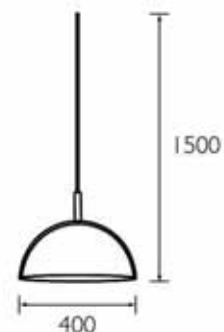

Model no. : PHI BPG300
Description : Suspension light, dimmable, adjustable height
Color :
Dimension : L900mm Ht max: 1500mm
Lamp : 3 x 7.5W LED 3100K warm white