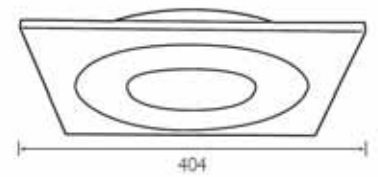

Model no. : PHI FCG700 ALU
Description : Ceiling light
Color : Aluminium finish with white/red/blue color filters
Dimension : Dia: 350mm
Lamp : 1 x T5 CFL 40W