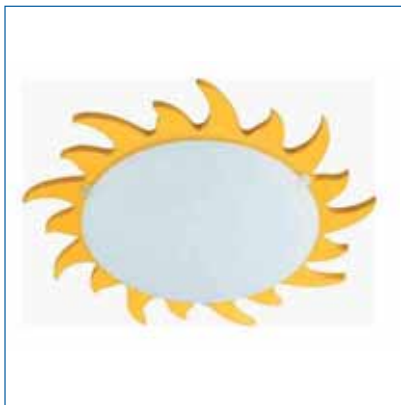

Model no. : PHI QCG311
Description : Ceiling light
Color : Satin glass
Dimension : Dia 300mm Ht: 135mm
Lamp : 1 x E27 ESL 20W