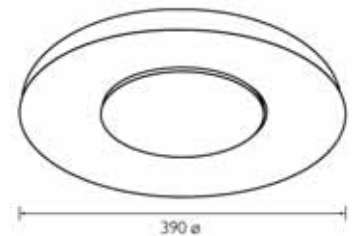

Model no. : PHI BCG302
Description : Ceiling light with glass, dimmable
Color :
Dimension : Dia: 400mm Ht: 42mm
Lamp : 3 x 7.5W LED 3100K Warm White