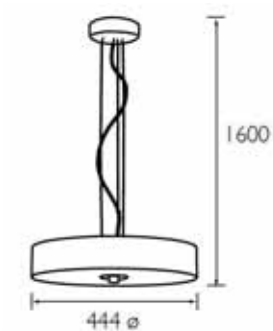

Model no. : PHI FPG701 ALU
Description : Suspension light
Color : Aluminum
Dimension : Dia 434mm Ht: 1400mm
Lamp : 1 x T5 CFL 60W