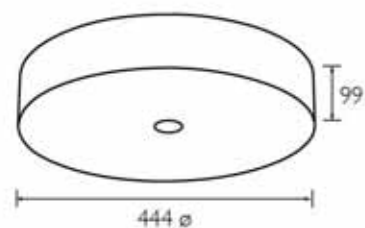

Model no. : PHI BCG300
Description : Ceiling light
Color : White aluminium
Dimension : Dia 359mm Ht: 61mm
Lamp : 3 x 7.5W 3100K Warm White