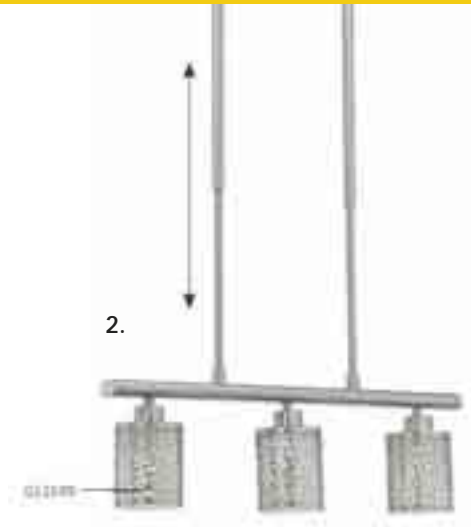

2.

Model no.	Size	Bulb	Color/Material
1. EGO 90073	D 110mm x H 1100mm (max)	1 x E27 60 W	matt nickel with GL907 glass
2. EGO 90074	L 515mm x H 1100mm (max)	3 x E27 40 W	matt nickel with GL2265 glass
3. EGO 90075	L 915mm x H 1100mm (max)	5 x E14 40 W	matt nickel with GL2265 glass