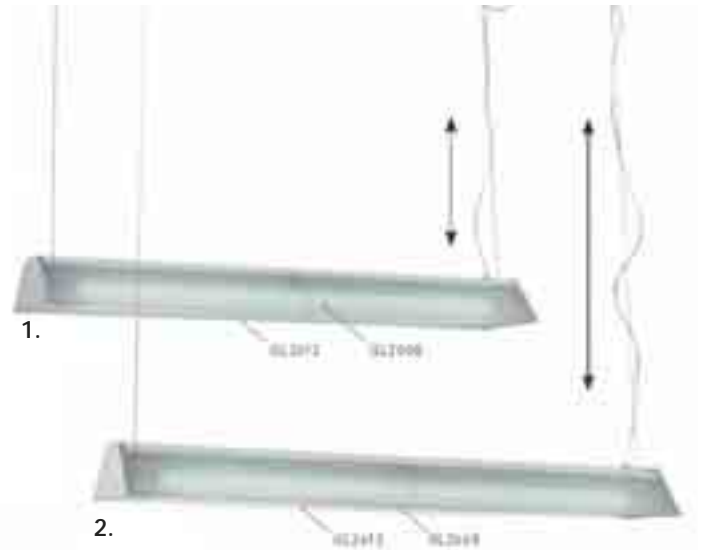

Model no.	Size	Bulb	Color/Material
1. EGO 89042	L 955mm x H 1100mm	2 x T5 21 W	chrome with GL2008, GL2012 satin glass
2. EGO 89043	L 1295mm x H 1100mm	2 x T5 28 W	chrome with GL2009, GL2013 satin glass
3. EGO 89044	L 955mm x H 1100mm	2 x T5 21 W	chrome with GL2010, GL2012 orange glass
4. EGO 89045	L 1265mm x H 1100mm	2 x T5 28 W	chrome with GL2011, GL2013 orange glass