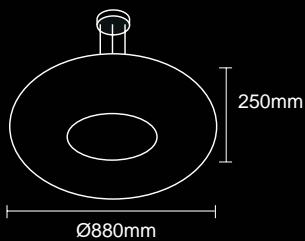

Model no.	Size	Bulb	Color/Material
HW SKYTRAK	Dia: 880mm x 250mm	2 x T16-R 55W	White