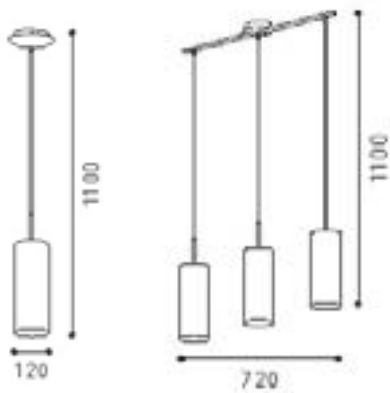

Model no.	Size	Bulb	Color/Material
1. XY 28176 BLK	Dia: 390mm	1 x E27 100W INC	Grey
2. XY 28176 BRO	Dia: 390mm	1 x E27 100W INC	Brown
3. XY 28176 WHT	Dia: 390mm	1 x E27 100W INC	White

Model no.	Size	Bulb	Color/Material
1. EGO 85133	L 480mm x H 1100mm	3 x G9 40 W	pendant with GL855 glass
2. EGO 85134	L 735mm x H 1100mm	5 x G9 40 W	pendant with GL855 glass

1.

2.

3.

Model no.	Size	Bulb	Color/Material
1. EGO 90073	D 110mm x H 1100mm (max)	1 x E27 60 W	matt nickel with GL907 glass
2. EGO 90074	L 515mm x H 1100mm (max)	3 x E27 40 W	matt nickel with GL2265 glass
3. EGO 90075	L 915mm x H 1100mm (max)	5 x E14 40 W	matt nickel with GL2265 glass

Model no.	Size	Bulb	Color/Material
1. EGO 89062	D 250mm x H 1100mm (max)	1 x E27 60 W	aluminium S-2039
2. EGO 89063	D 400mm x H 1100mm (max)	1 x E27 100 W	aluminium S-2040

Model no.	Size	Bulb	Color/Material
1. EGO 88704	D 120mm x H 1100mm	1 x E27 60 W	matt nickel with GL1801 dark brown handmade glass
2. EGO 88705	L 720mm x H 1100mm	3 x E27 60 W	matt nickel with GL1801 dark brown handmade glass