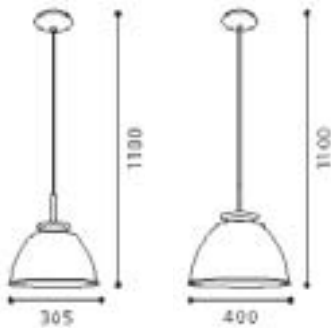

Model no.	Size	Bulb	Color/Material
1. EGO 90007	D 200mm x H 1100 (max)	1 x E27 60W	chrome with GL2190
2. EGO 90008	D 250mm x H 1100 (max)	1 x E27 60W	chrome with GL2191
3. EGO 90009	D 300mm x H 1100 (max)	1 x E27 60W	chrome with GL2192

1.

2.

Model no.	Size	Bulb	Color/Material
1. EGO 88865	D 207mm x H 1100mm	1 x E27 100 W	silver with aluminium brushed shade
2. EGO 88866	D 295mm x H 1100mm	1 x E27 100 W	silver with aluminium brushed shade

1.

2.

Model no.	Size	Bulb	Color/Material
1. EGO 88868	D 305mm x H 1100mm	1 x E27 100 W	Chrome with aluminium brushed shade
2. EGO 88869	D 400mm x H 1100mm	1 x E27 100 W	Chrome with aluminium brushed shade