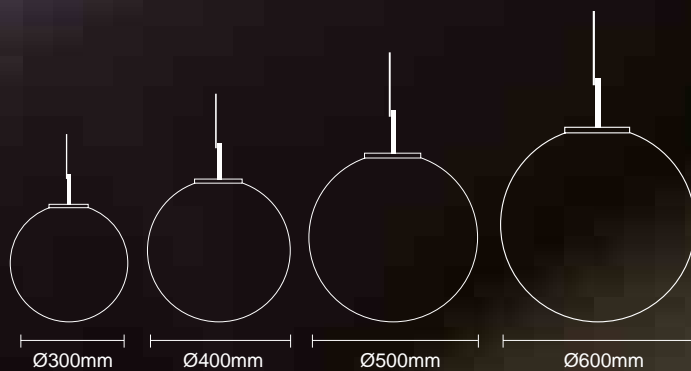

1.

2.

3.

Model no.	Size	Bulb	Color/Material
1. WD H0019M W	Dia: 330mm Ht: 240mm (Shade)	3 X E27	White
2. WD H0019M C	Dia: 330mm Ht: 240mm (Shade)	3 X E27	Coffee
3. WD H0019M B	Dia: 330mm Ht: 240mm (Shade)	3 X E27	Black

Model no.	Size	Bulb	Color/Material
XY 301	Dia: 1020mm x 400mm	1 x PLCTE32/42W	Clear acrylic rods with opal center glass shade

1.

stand ▶ P171

table ▶ P152

Model no.	Size	Bulb	Color/Material
1. JH V005	Dia: 330mm Ht 210mm	1 x E27 40W	Transparent shade with silver gray base. Glass, Carbon steel.

# SKYTRAK

INCL.3 x Stainless Steel Suspension Cable

Model no.	Size	Bulb	Color/Material
HW SKYTRAK	Dia: 880mm x 250mm	2 x T16-R 55W	White

2.

1.

pendant ► P113

Model no.	Size	Bulb	Color/Material
1. HLL MD8743 1M G	375 x 375mm Ht355mm	1 x E27 40W	Green
2. HLL MD8743 1L W	375 x 375mm Ht355mm 485 x 485mm Ht460mm	1 x E27 40W 1 x E27 40W	White White

Model no.	Size	Bulb	Color/Material
1. HLL MD8558 300	Dia: 300mm	1 x E27 40W	White
2. HLL MD8558 500	Dia: 400mm	1 x E27 40W	White
3. HLL MD8558 500	Dia: 500mm	1 x E27 40W	White
4. HLL MD8558 600	Dia: 600mm	1 x E27 40W	White