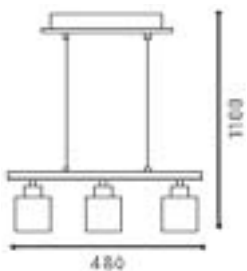

Model no.	Size	Bulb	Color/Material
1. EGO 85133	L 480mm x H 1100mm	3 x G9 40 W	pendant with GL855 glass
2. EGO 85134	L 735mm x H 1100mm	5 x G9 40 W	pendant with GL855 glass