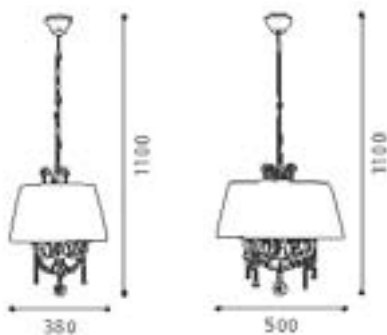

Model no.	Size	Bulb	Color/Material
1. EGO 89032	D 380mm x H 1100mm	3 x E14 40 W	chrome with crystal
2. EGO 89034	D 500mm x H 1100mm	5 x E14 40 W	chrome with crystal