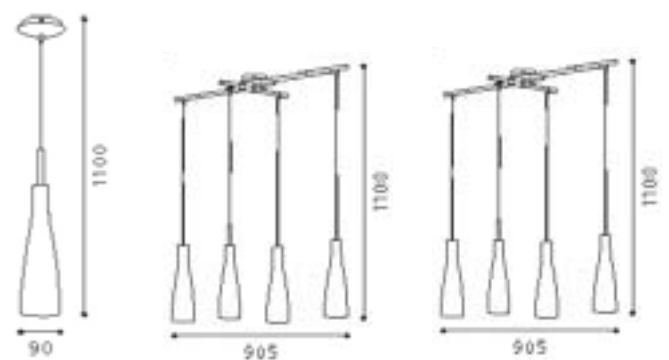

Model no.	Size	Bulb	Color/Material
1. EGO 89112	D 110mm x H 1100mm	1 x E27 60 W	antique brown with GL1930
2. EGO 89113	L 685mm x H 1100mm	4 x E14 40 W	antique brown with GL1911
3. EGO 89114	L 1095mm x H 1100mm	6 x E14 40 W	antique brown with GL1911

Model no.	Size	Bulb	Color/Material
1. EGO 89442	D 510mm x H 1300mm	3 x E27 60 W	matt nickel with GL2170, GL2169 white glass

1.

ET0895

2.

Model no.	Size	Bulb	Color/Material
1. EGO 90032	D 300mm x H 1100mm (max)	1 x E27 100 W	chrome with ET0895 pearl crystal décor
2. EGO 90033	D 460mm x H 1100mm (max)	3 x E27 100 W	chrome with ET0895 pearl crystal décor