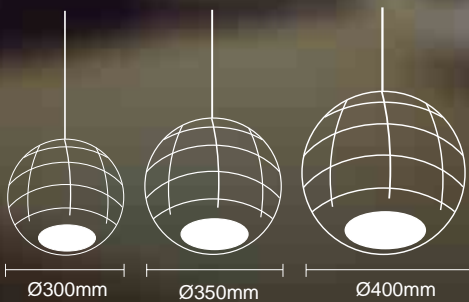

Model no.	Size	Bulb	Color/Material
1. XY 3062SP	Dia: 300mm	1 x E27 60W	White
2. XY 3062MP	Dia: 350mm	1 x E27 60W	White
3. XY 3062LP	Dia: 400mm	1 x E27 60W	White