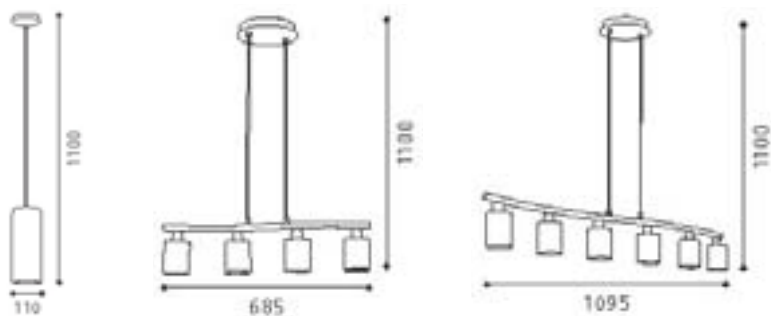

Model no.	Size	Bulb	Color/Material
1. XY 28176 BLK	Dia: 390mm	1 x E27 100W INC	Grey
2. XY 28176 BRO	Dia: 390mm	1 x E27 100W INC	Brown
3. XY 28176 WHT	Dia: 390mm	1 x E27 100W INC	White

Model no.	Size	Bulb	Color/Material
1. EGO 85133	L 480mm x H 1100mm	3 x G9 40 W	pendant with GL855 glass
2. EGO 85134	L 735mm x H 1100mm	5 x G9 40 W	pendant with GL855 glass

1.

2.

3.

Model no.	Size	Bulb	Color/Material
1. EGO 90073	D 110mm x H 1100mm (max)	1 x E27 60 W	matt nickel with GL907 glass
2. EGO 90074	L 515mm x H 1100mm (max)	3 x E27 40 W	matt nickel with GL2265 glass
3. EGO 90075	L 915mm x H 1100mm (max)	5 x E14 40 W	matt nickel with GL2265 glass

Model no.	Size	Bulb	Color/Material
1. EGO 89062	D 250mm x H 1100mm (max)	1 x E27 60 W	aluminium S-2039
2. EGO 89063	D 400mm x H 1100mm (max)	1 x E27 100 W	aluminium S-2040

Model no.	Size	Bulb	Color/Material
1. EGO 88704	D 120mm x H 1100mm	1 x E27 60 W	matt nickel with GL1801 dark brown handmade glass
2. EGO 88705	L 720mm x H 1100mm	3 x E27 60 W	matt nickel with GL1801 dark brown handmade glass