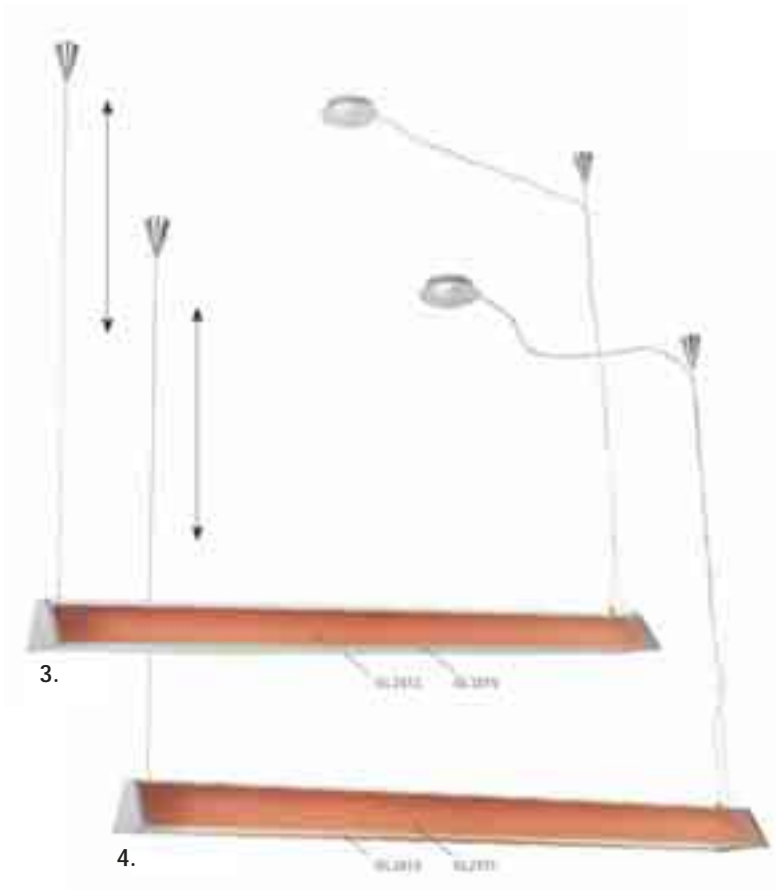

1.

2.

Model no.	Size	Bulb	Color/Material
1. EGO 88865	D 207mm x H 1100mm	1 x E27 100 W	silver with aluminium brushed shade
2. EGO 88866	D 295mm x H 1100mm	1 x E27 100 W	silver with aluminium brushed shade

1.

2.

Model no.	Size	Bulb	Color/Material
1. EGO 88868	D 305mm x H 1100mm	1 x E27 100 W	Chrome with aluminium brushed shade
2. EGO 88869	D 400mm x H 1100mm	1 x E27 100 W	Chrome with aluminium brushed shade

Model no.	Size	Bulb	Color/Material
1. EGO 88733	D 350mm x H 1100mm	1 x T9 CFL 32 W	Shiny white glass

Model no.	Size	Bulb	Color/Material
1. EGO 89036	L 995mm x H 1100mm	1 x T5 21 W	brushed aluminium with matt white ET0789 diffuser
2. EGO 89037	L 1295mm x H 1100mm	1 x T5 28 W	brushed aluminium with matt white ET0790 diffuser