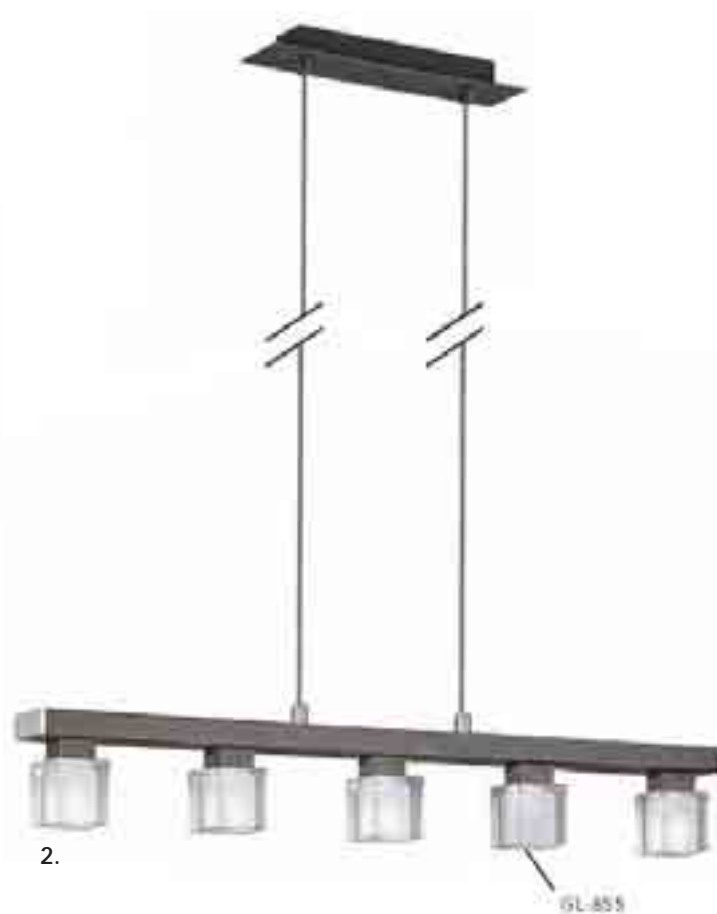

Model no.	Size	Bulb	Color/Material
1. EGO 85133	L 480mm x H 1100mm	3 x G9 40 W	pendant with GL855 glass
2. EGO 85134	L 735mm x H 1100mm	5 x G9 40 W	pendant with GL855 glass