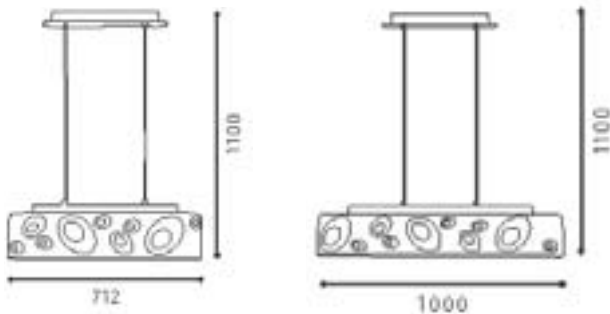

Model no.	Size	Bulb	Color/Material
1. EGO 89032	D 380mm x H 1100mm	3 x E14 40 W	chrome with crystal
2. EGO 89034	D 500mm x H 1100mm	5 x E14 40 W	chrome with crystal

S-2032

2.

1.

Model no.	Size	Bulb	Color/Material
1. EGO 89213	L 712mm x H 1100mm	3 x E27 60 W	matt nickel with S2031 beige shade
2. EGO 89214	L 1000mm x H 1100mm	4 x E27 60 W	matt nickel with S2032 beige shade

Model no.	Size	Bulb	Color/Material
1. EGO 89176	L 785mm x H 1100mm	4 x E14 40 W	chrome with black shade and crystal
2. EGO 89177	L 1005mm x H 1100mm	5 x E14 40 W	chrome with black shade and crystal

Model no.	Size	Bulb	Color/Material
1. EGO 89005	L 785mm x H 1100mm	12 x G9 25 W	chrome with crystal