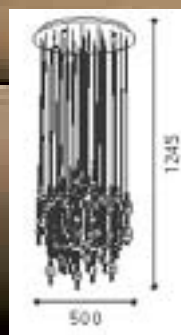

Model no.	Size	Bulb	Color/Material
1. EGO 89005	L 785mm x H 1100mm	12 x G9 25 W	chrome with crystal