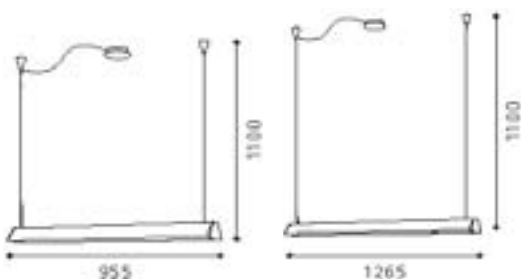

Model no.	Size	Bulb	Color/Material
1. EGO 89042	L 955mm x H 1100mm	2 x T5 21 W	chrome with GL2008, GL2012 satin glass
2. EGO 89043	L 1295mm x H 1100mm	2 x T5 28 W	chrome with GL2009, GL2013 satin glass
3. EGO 89044	L 955mm x H 1100mm	2 x T5 21 W	chrome with GL2010, GL2012 orange glass
4. EGO 89045	L 1265mm x H 1100mm	2 x T5 28 W	chrome with GL2011, GL2013 orange glass