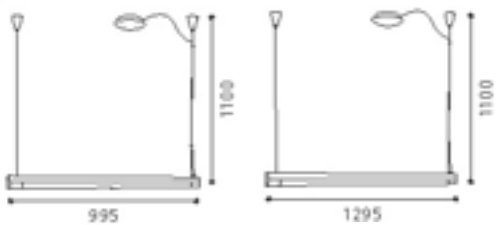

Model no.	Size	Bulb	Color/Material
1. EGO 89036	L 995mm x H 1100mm	1 x T5 21 W	brushed aluminium with matt white ET0789 diffuser
2. EGO 89037	L 1295mm x H 1100mm	1 x T5 28 W	brushed aluminium with matt white ET0790 diffuser