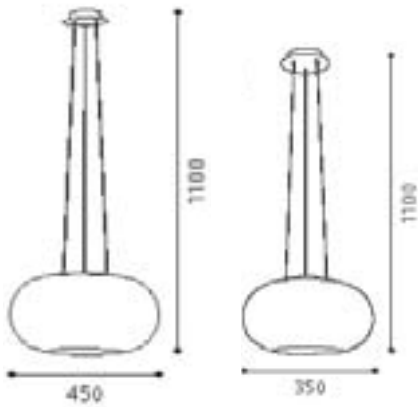

Model no.	Size	Bulb	Color/Material
1. BM P168037M C	455mm x 455mm x Ht110mm	8 x G9 60W	Clear crystal

1.

2.

Model no.

Size

Bulb

Color/Material

- 1. BM EP168037L C
- 2. BM EP168037S C

- L: 1201mm x W:260mm Ht140mm
- L: 1000mm x W:150mm Ht140mm

- 8 x G9 60W
- 6 x G9 60W

- Clear crystal
- Clear crystal

2.

1.

Model no.	Size	Bulb	Color/Material
1. BM P60469 6 BE		6 x E14 40W	Beige color shade
2. BM P60469 5 BE		5 x E14 40W	Beige color shade
3. BM P60469 9 6 BE		9 + 6 x E14 40W	Beige color shade
4. BM P60469 12 BE		12 x E14 40W	Beige color shade

ceiling ► P108

Model no.	Size	Bulb	Color/Material
1. BM P168031L C	640mm x 640mm	12 x G9 60W	Clear crystal ball

Model no.	Size	Bulb	Color/Material
1. EGO 86815	D 450mm x H 1100mm	2 x E27 60 W	pendant with GL1141 opal glass
2. EGO 86814	D 350mm x H 1100mm	2 x E27 60 W	pendant with GL1140 opal glass

Model no.	Size	Bulb	Color/Material
1. XY 28176 BLK	Dia: 390mm	1 x E27 100W INC	Grey
2. XY 28176 BRO	Dia: 390mm	1 x E27 100W INC	Brown
3. XY 28176 WHT	Dia: 390mm	1 x E27 100W INC	White

Model no.	Size	Bulb	Color/Material
1. EGO 85133	L 480mm x H 1100mm	3 x G9 40 W	pendant with GL855 glass
2. EGO 85134	L 735mm x H 1100mm	5 x G9 40 W	pendant with GL855 glass