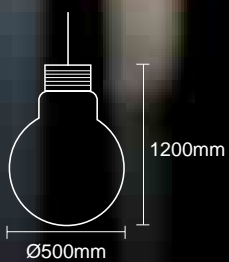

1.

Model no.	Size	Bulb	Color/Material
1. XY 6815W	Dia: 500mm Ht1200mm	1 x E27 100W	Opal white glass/Satin nickel