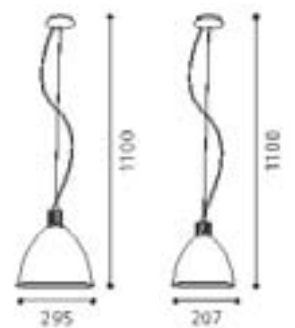

Model no.	Size	Bulb	Color/Material
1. EGO 88865	D 207mm x H 1100mm	1 x E27 100 W	silver with aluminium brushed shade
2. EGO 88866	D 295mm x H 1100mm	1 x E27 100 W	silver with aluminium brushed shade