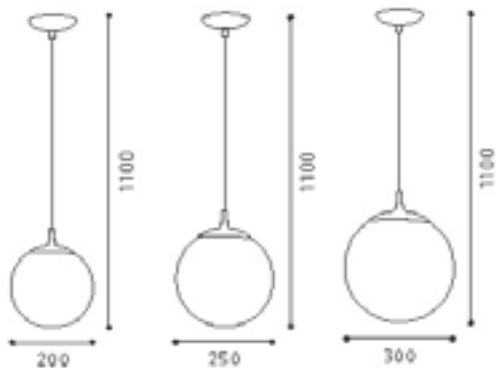

Model no.	Size	Bulb	Color/Material
1. EGO 89062	D 250mm x H 1100mm (max)	1 x E27 60 W	aluminium S-2039
2. EGO 89063	D 400mm x H 1100mm (max)	1 x E27 100 W	aluminium S-2040

Model no.	Size	Bulb	Color/Material
1. EGO 88704	D 120mm x H 1100mm	1 x E27 60 W	matt nickel with GL1801 dark brown handmade glass
2. EGO 88705	L 720mm x H 1100mm	3 x E27 60 W	matt nickel with GL1801 dark brown handmade glass

Model no.	Size	Bulb	Color/Material
1. EGO 89112	D 110mm x H 1100mm	1 x E27 60 W	antique brown with GL1930
2. EGO 89113	L 685mm x H 1100mm	4 x E14 40 W	antique brown with GL1911
3. EGO 89114	L 1095mm x H 1100mm	6 x E14 40 W	antique brown with GL1911

Model no.	Size	Bulb	Color/Material
1. EGO 89442	D 510mm x H 1300mm	3 x E27 60 W	matt nickel with GL2170, GL2169 white glass

1.

ET0895

2.

Model no.	Size	Bulb	Color/Material
1. EGO 90032	D 300mm x H 1100mm (max)	1 x E27 100 W	chrome with ET0895 pearl crystal décor
2. EGO 90033	D 460mm x H 1100mm (max)	3 x E27 100 W	chrome with ET0895 pearl crystal décor

Model no.	Size	Bulb	Color/Material
1. EGO 88232	D 90mm x H 1100mm	1 x E14 60 W	matt nickel with GL1746 brown handmade glass
2. EGO 88234	D 90mm x H 1100mm	1 x E14 60 W	matt nickel with GL1747 white handmade glass
3. EGO 88233	L 905mm x H1100mm	4 x E14 60 W	matt nickel with GL1746 brown handmade glass
4. EGO 88235	L 905mm x H 1100mm	4 x E14 60 W	matt nickel with GL1747 white glass