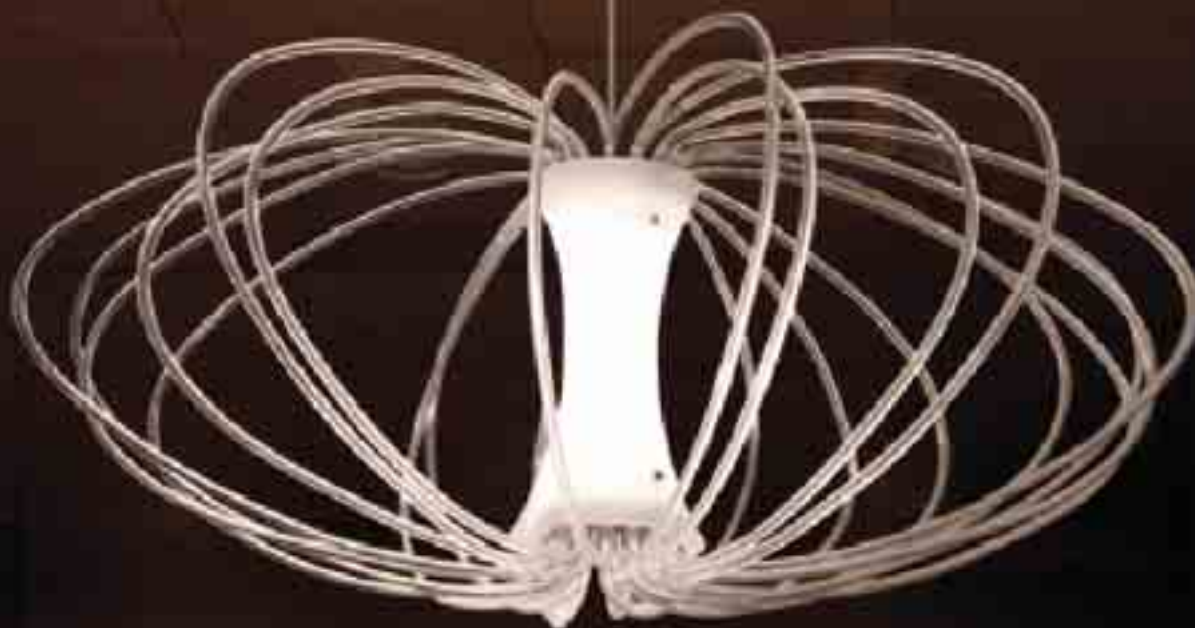

Model no.	Size	Bulb	Color/Material
XY 301	Dia: 1020mm x 400mm	1 x PLCTE32/42W	Clear acrylic rods with opal center glass shade

1.

stand ▶ P171

table ▶ P152

Model no.	Size	Bulb	Color/Material
1. JH V005	Dia: 330mm Ht 210mm	1 x E27 40W	Transparent shade with silver gray base. Glass, Carbon steel.