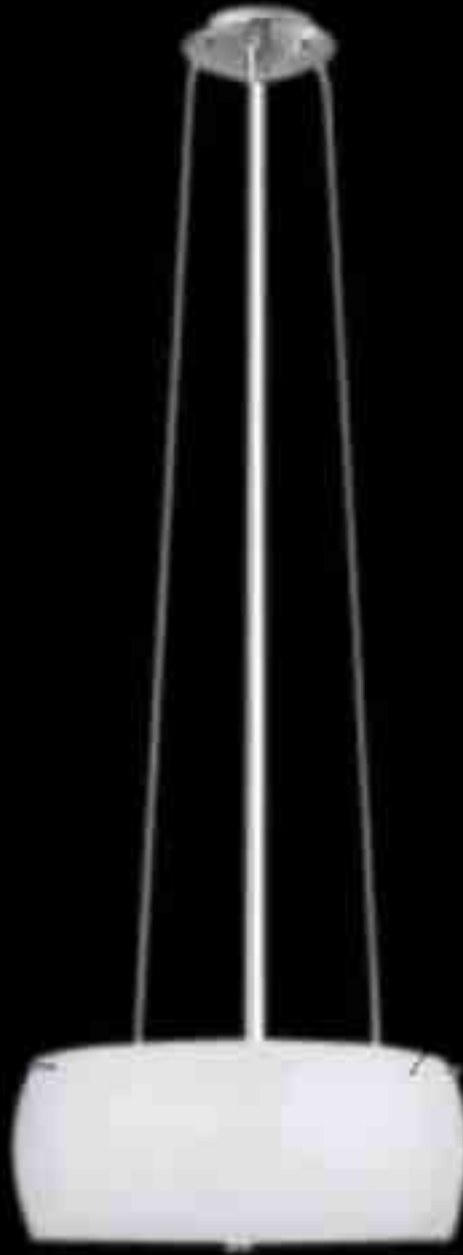

Model no.	Size	Bulb	Color/Material
1. EGO 90007	D 200mm x H 1100 (max)	1 x E27 60W	chrome with GL2190
2. EGO 90008	D 250mm x H 1100 (max)	1 x E27 60W	chrome with GL2191
3. EGO 90009	D 300mm x H 1100 (max)	1 x E27 60W	chrome with GL2192

1.

2.

Model no.	Size	Bulb	Color/Material
1. EGO 88865	D 207mm x H 1100mm	1 x E27 100 W	silver with aluminium brushed shade
2. EGO 88866	D 295mm x H 1100mm	1 x E27 100 W	silver with aluminium brushed shade

1.

2.

Model no.	Size	Bulb	Color/Material
1. EGO 88868	D 305mm x H 1100mm	1 x E27 100 W	Chrome with aluminium brushed shade
2. EGO 88869	D 400mm x H 1100mm	1 x E27 100 W	Chrome with aluminium brushed shade