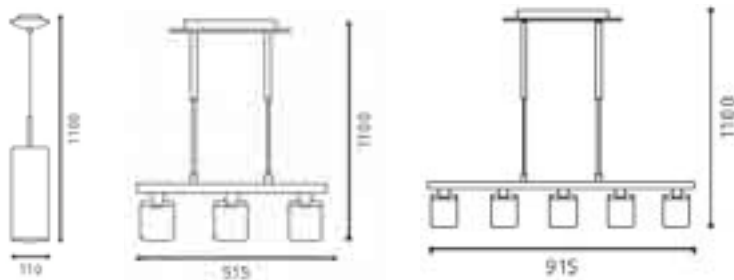

Model no.	Size	Bulb	Color/Material
1. EGO 90073	D 110mm x H 1100mm (max)	1 x E27 60 W	matt nickel with GL907 glass
2. EGO 90074	L 515mm x H 1100mm (max)	3 x E27 40 W	matt nickel with GL2265 glass
3. EGO 90075	L 915mm x H 1100mm (max)	5 x E14 40 W	matt nickel with GL2265 glass