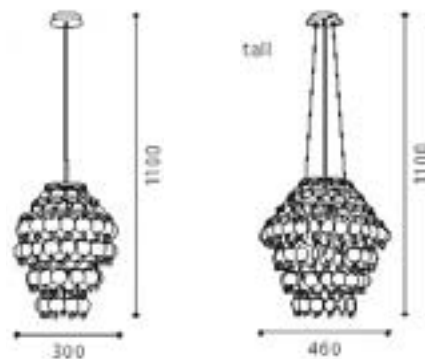

Model no.	Size	Bulb	Color/Material
1. EGO 89112	D 110mm x H 1100mm	1 x E27 60 W	antique brown with GL1930
2. EGO 89113	L 685mm x H 1100mm	4 x E14 40 W	antique brown with GL1911
3. EGO 89114	L 1095mm x H 1100mm	6 x E14 40 W	antique brown with GL1911

Model no.	Size	Bulb	Color/Material
1. EGO 89442	D 510mm x H 1300mm	3 x E27 60 W	matt nickel with GL2170, GL2169 white glass

1.

ET0895

2.

Model no.	Size	Bulb	Color/Material
1. EGO 90032	D 300mm x H 1100mm (max)	1 x E27 100 W	chrome with ET0895 pearl crystal décor
2. EGO 90033	D 460mm x H 1100mm (max)	3 x E27 100 W	chrome with ET0895 pearl crystal décor