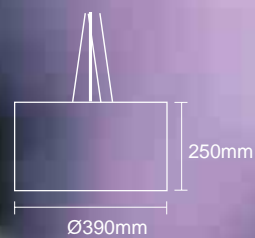

Model no.	Size	Bulb	Color/Material
XY 301	Dia: 1020mm x 400mm	1 x PLCTE32/42W	Clear acrylic rods with opal center glass shade

1.

stand ▶ P171

table ▶ P152

Model no.	Size	Bulb	Color/Material
1. JH V005	Dia: 330mm Ht 210mm	1 x E27 40W	Transparent shade with silver gray base. Glass, Carbon steel.

Model no.	Size	Bulb	Color/Material
1. HLL MD8558 300	Dia: 300mm	1 x E27 40W	White
2. HLL MD8558 500	Dia: 400mm	1 x E27 40W	White
3. HLL MD8558 500	Dia: 500mm	1 x E27 40W	White
4. HLL MD8558 600	Dia: 600mm	1 x E27 40W	White

1.

Model no.	Size	Bulb	Color/Material
1. XY 6815W	Dia: 500mm Ht1200mm	1 x E27 100W	Opal white glass/Satin nickel

Model no.	Size	Bulb	Color/Material
1. XY 3062SP	Dia: 300mm	1 x E27 60W	White
2. XY 3062MP	Dia: 350mm	1 x E27 60W	White
3. XY 3062LP	Dia: 400mm	1 x E27 60W	White

1.

2.

Model no.	Size	Bulb	Color/Material
1. HLL MD8630 1M WG HLL MD8630 3L WG	Dia: 390mm Ht250mm Dia: 490mm Ht320mm	1 x E27 40W 3 x E27 40W	White, Green/Aluminium White, Green/Aluminium
2. HLL MD8630 1M BW HLL MD8630 3L BW	Dia: 390mm Ht250mm Dia: 490mm Ht320mm	1 x E27 40W 3 x E27 40W	Black, White/Aluminium Black, White/Aluminium