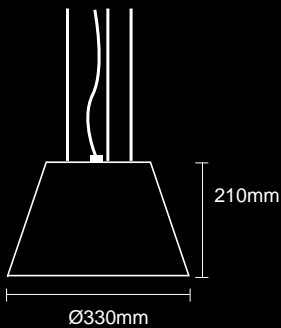

Model no.	Size	Bulb	Color/Material
XY 301	Dia: 1020mm x 400mm	1 x PLCTE32/42W	Clear acrylic rods with opal center glass shade

1.

stand ▶ P171

table ▶ P152

Model no.	Size	Bulb	Color/Material
1. JH V005	Dia: 330mm Ht 210mm	1 x E27 40W	Transparent shade with silver gray base. Glass, Carbon steel.