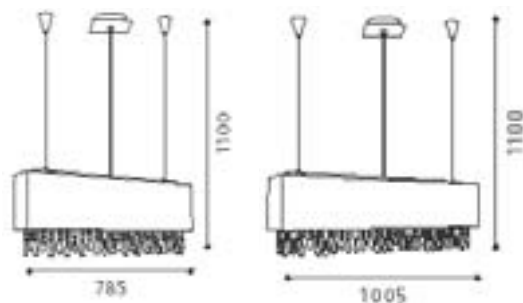

Model no.	Size	Bulb	Color/Material
1. EGO 89032	D 380mm x H 1100mm	3 x E14 40 W	chrome with crystal
2. EGO 89034	D 500mm x H 1100mm	5 x E14 40 W	chrome with crystal

S-2032

2.

1.

Model no.	Size	Bulb	Color/Material
1. EGO 89213	L 712mm x H 1100mm	3 x E27 60 W	matt nickel with S2031 beige shade
2. EGO 89214	L 1000mm x H 1100mm	4 x E27 60 W	matt nickel with S2032 beige shade