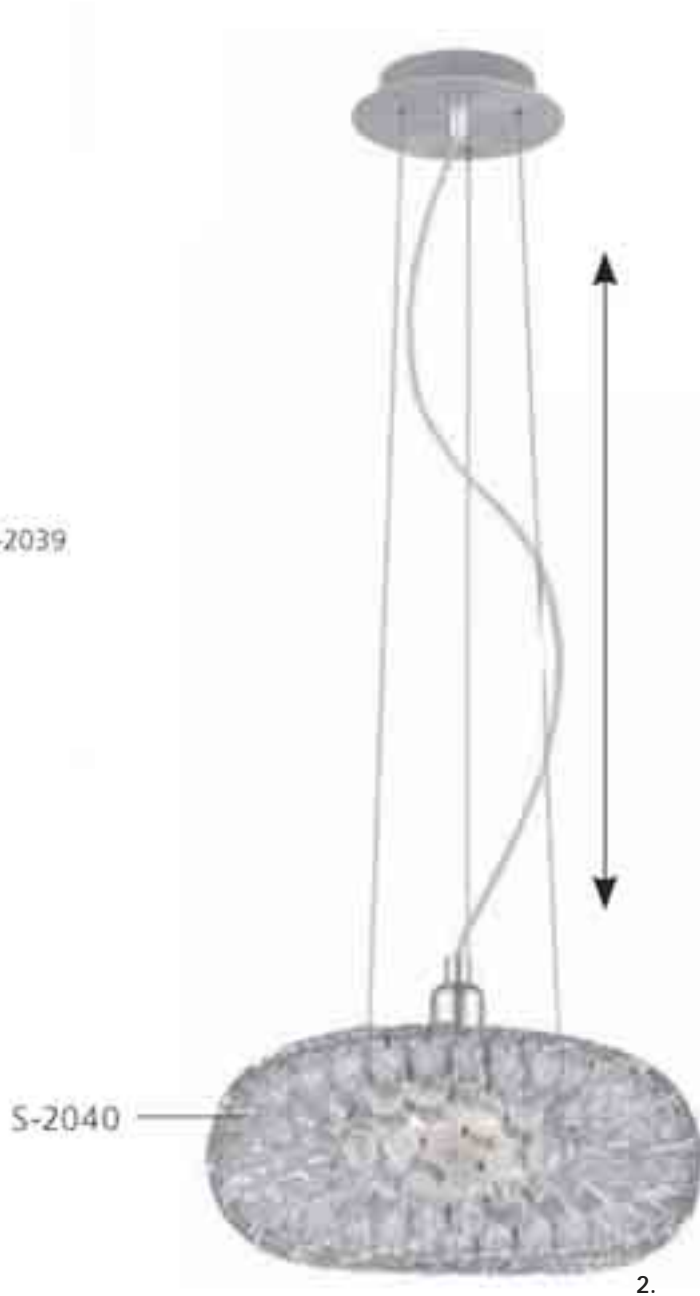

Model no.	Size	Bulb	Color/Material
1. XY 28176 BLK	Dia: 390mm	1 x E27 100W INC	Grey
2. XY 28176 BRO	Dia: 390mm	1 x E27 100W INC	Brown
3. XY 28176 WHT	Dia: 390mm	1 x E27 100W INC	White

Model no.	Size	Bulb	Color/Material
1. EGO 85133	L 480mm x H 1100mm	3 x G9 40 W	pendant with GL855 glass
2. EGO 85134	L 735mm x H 1100mm	5 x G9 40 W	pendant with GL855 glass

1.

2.

3.

Model no.	Size	Bulb	Color/Material
1. EGO 90073	D 110mm x H 1100mm (max)	1 x E27 60 W	matt nickel with GL907 glass
2. EGO 90074	L 515mm x H 1100mm (max)	3 x E27 40 W	matt nickel with GL2265 glass
3. EGO 90075	L 915mm x H 1100mm (max)	5 x E14 40 W	matt nickel with GL2265 glass

Model no.	Size	Bulb	Color/Material
1. EGO 89062	D 250mm x H 1100mm (max)	1 x E27 60 W	aluminium S-2039
2. EGO 89063	D 400mm x H 1100mm (max)	1 x E27 100 W	aluminium S-2040

Model no.	Size	Bulb	Color/Material
1. EGO 88704	D 120mm x H 1100mm	1 x E27 60 W	matt nickel with GL1801 dark brown handmade glass
2. EGO 88705	L 720mm x H 1100mm	3 x E27 60 W	matt nickel with GL1801 dark brown handmade glass

Model no.	Size	Bulb	Color/Material
1. EGO 89112	D 110mm x H 1100mm	1 x E27 60 W	antique brown with GL1930
2. EGO 89113	L 685mm x H 1100mm	4 x E14 40 W	antique brown with GL1911
3. EGO 89114	L 1095mm x H 1100mm	6 x E14 40 W	antique brown with GL1911