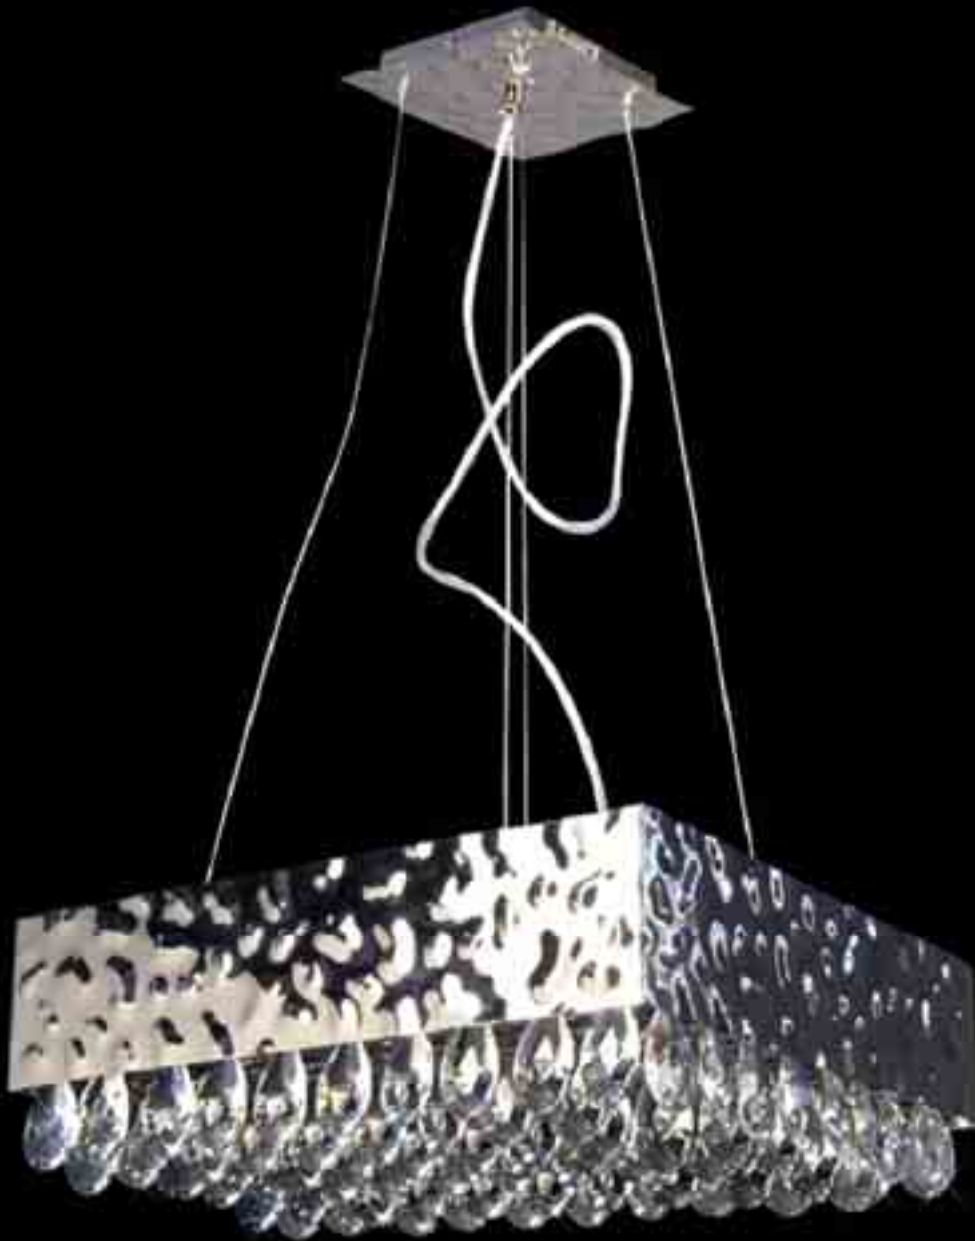

Model no.	Size	Bulb	Color/Material
1. BM P168037M C	455mm x 455mm x Ht110mm	8 x G9 60W	Clear crystal