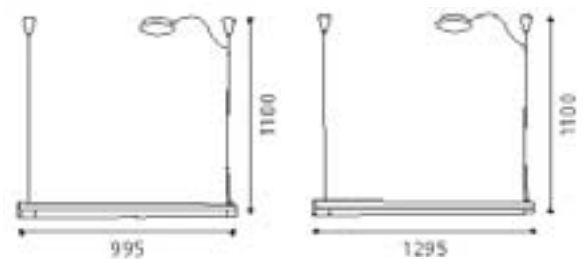

Model no.	Size	Bulb	Color/Material
1. EGO 89042	L 955mm x H 1100mm	2 x T5 21 W	chrome with GL2008, GL2012 satin glass
2. EGO 89043	L 1295mm x H 1100mm	2 x T5 28 W	chrome with GL2009, GL2013 satin glass
3. EGO 89044	L 955mm x H 1100mm	2 x T5 21 W	chrome with GL2010, GL2012 orange glass
4. EGO 89045	L 1265mm x H 1100mm	2 x T5 28 W	chrome with GL2011, GL2013 orange glass