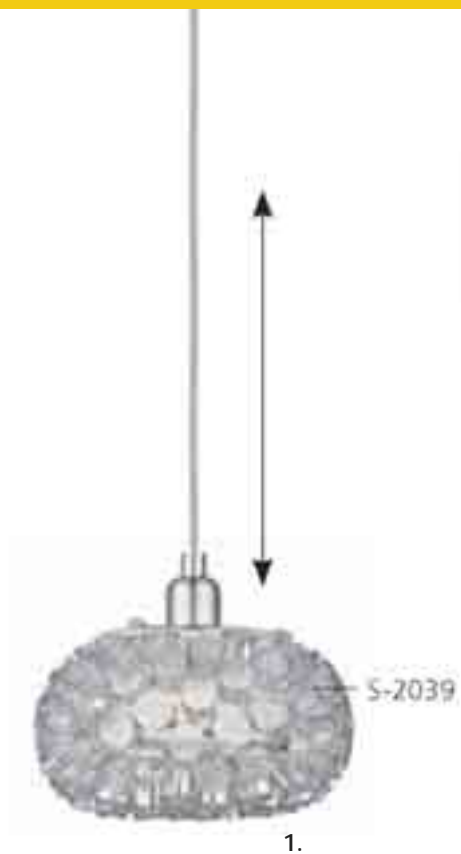

1.

2.

3.

Model no.	Size	Bulb	Color/Material
1. EGO 90073	D 110mm x H 1100mm (max)	1 x E27 60 W	matt nickel with GL907 glass
2. EGO 90074	L 515mm x H 1100mm (max)	3 x E27 40 W	matt nickel with GL2265 glass
3. EGO 90075	L 915mm x H 1100mm (max)	5 x E14 40 W	matt nickel with GL2265 glass