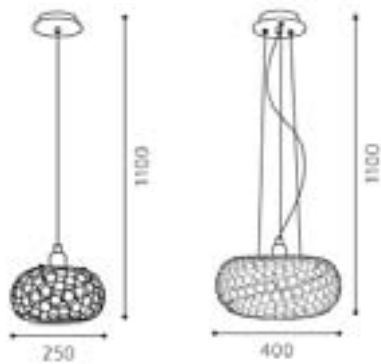

Model no.	Size	Bulb	Color/Material
1. XY 28176 BLK	Dia: 390mm	1 x E27 100W INC	Grey
2. XY 28176 BRO	Dia: 390mm	1 x E27 100W INC	Brown
3. XY 28176 WHT	Dia: 390mm	1 x E27 100W INC	White

Model no.	Size	Bulb	Color/Material
1. EGO 85133	L 480mm x H 1100mm	3 x G9 40 W	pendant with GL855 glass
2. EGO 85134	L 735mm x H 1100mm	5 x G9 40 W	pendant with GL855 glass

1.

2.

3.

Model no.	Size	Bulb	Color/Material
1. EGO 90073	D 110mm x H 1100mm (max)	1 x E27 60 W	matt nickel with GL907 glass
2. EGO 90074	L 515mm x H 1100mm (max)	3 x E27 40 W	matt nickel with GL2265 glass
3. EGO 90075	L 915mm x H 1100mm (max)	5 x E14 40 W	matt nickel with GL2265 glass

Model no.	Size	Bulb	Color/Material
1. EGO 89062	D 250mm x H 1100mm (max)	1 x E27 60 W	aluminium S-2039
2. EGO 89063	D 400mm x H 1100mm (max)	1 x E27 100 W	aluminium S-2040

Model no.	Size	Bulb	Color/Material
1. EGO 88704	D 120mm x H 1100mm	1 x E27 60 W	matt nickel with GL1801 dark brown handmade glass
2. EGO 88705	L 720mm x H 1100mm	3 x E27 60 W	matt nickel with GL1801 dark brown handmade glass