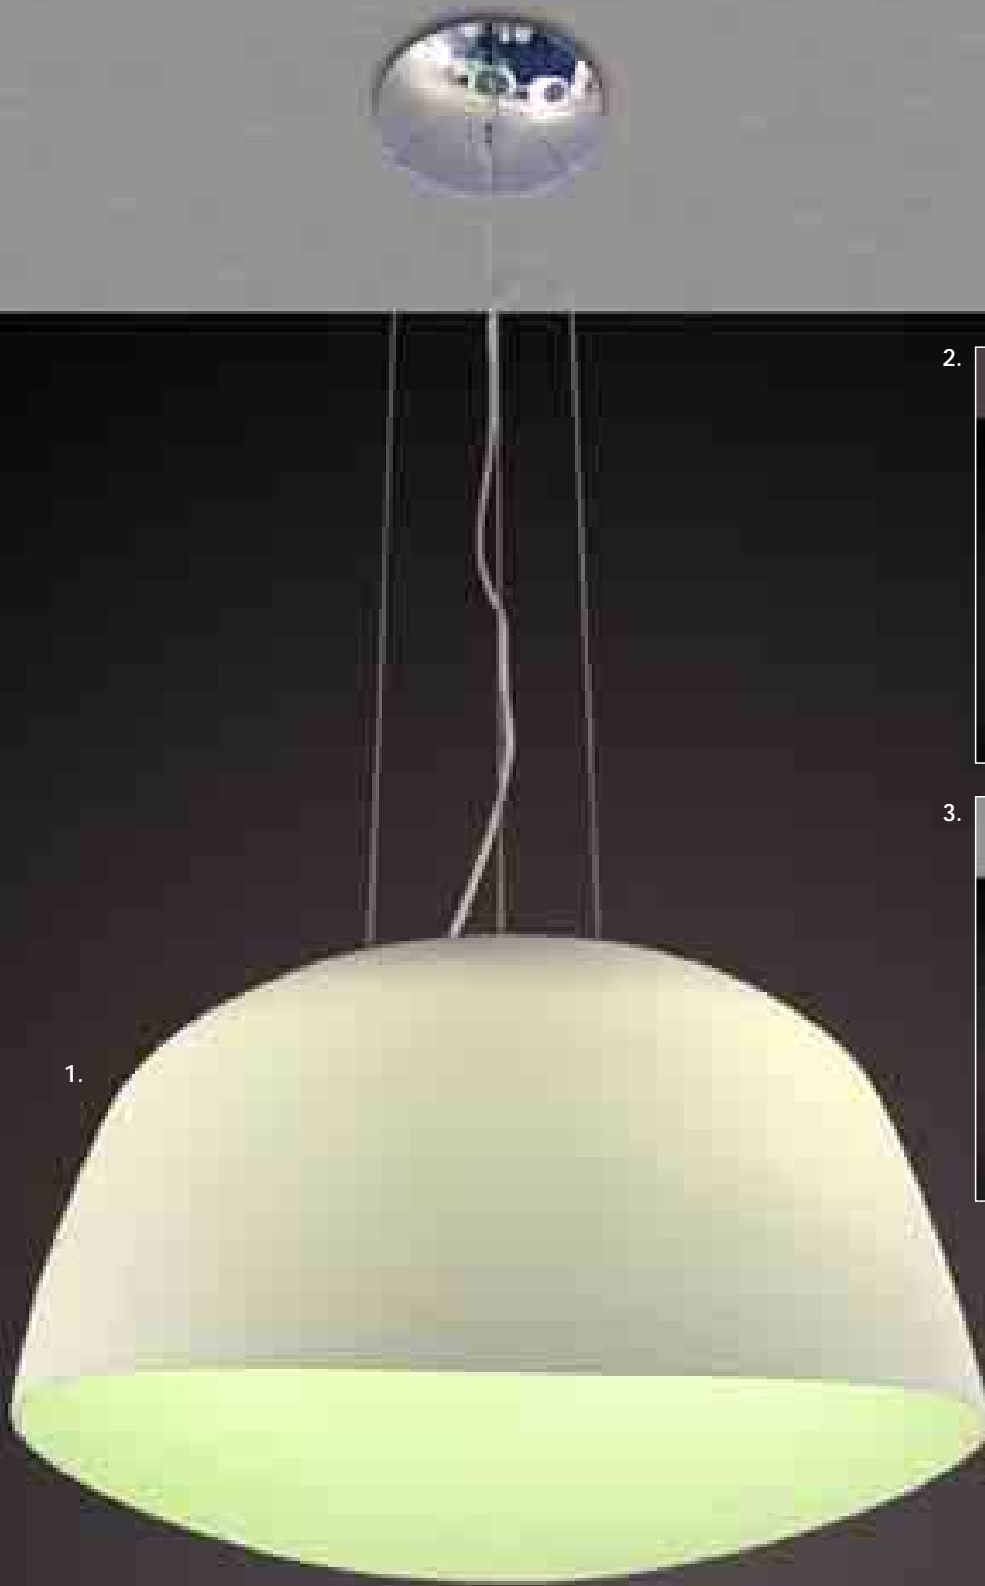

1.

2.

3.

Model no.	Size	Bulb	Color/Material
1. MGL MD1218 2G	Dia: 440mm Ht220mm	2 x E27 40W INC	White, Green (inside)/Opal glass
2. MGL MD1218 2W	Dia: 440mm Ht220mm	2 x E27 40W INC	White/Opal glass
3. MGL MD1218 2Y	Dia: 440mm Ht220mm	2 x E27 40W INC	White, Yellow (inside)/Opal glass