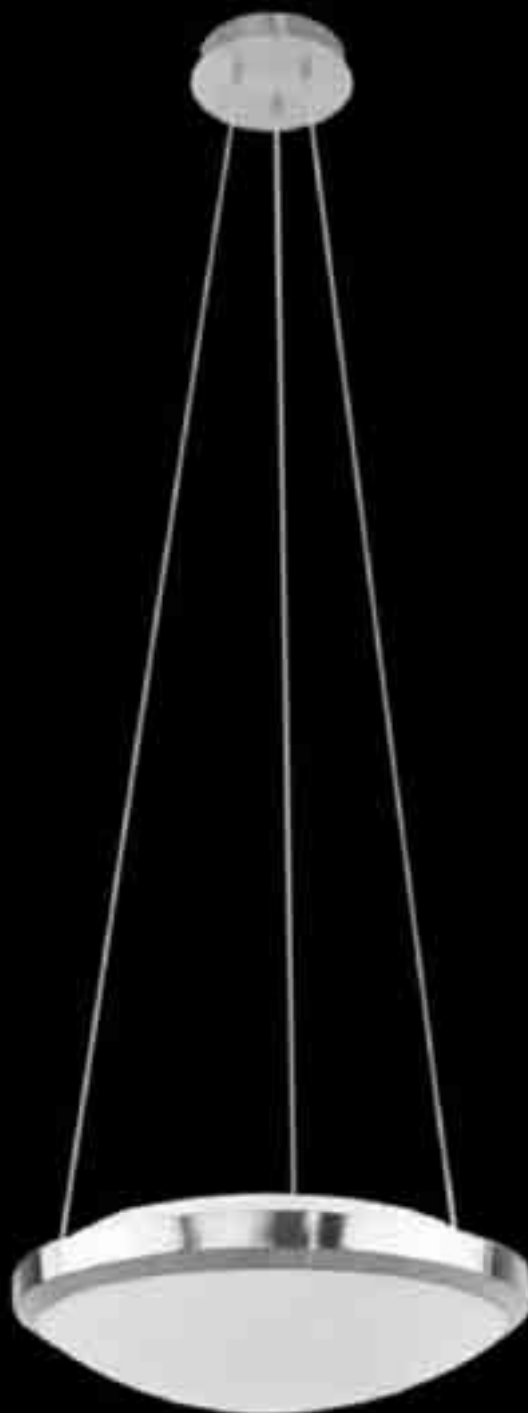

Model no.	Size	Bulb	Color/Material
1. EGO 89442	D 510mm x H 1300mm	3 x E27 60 W	matt nickel with GL2170, GL2169 white glass