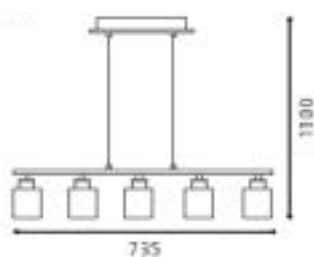

Model no.	Size	Bulb	Color/Material
1. EGO 85133	L 480mm x H 1100mm	3 x G9 40 W	pendant with GL855 glass
2. EGO 85134	L 735mm x H 1100mm	5 x G9 40 W	pendant with GL855 glass