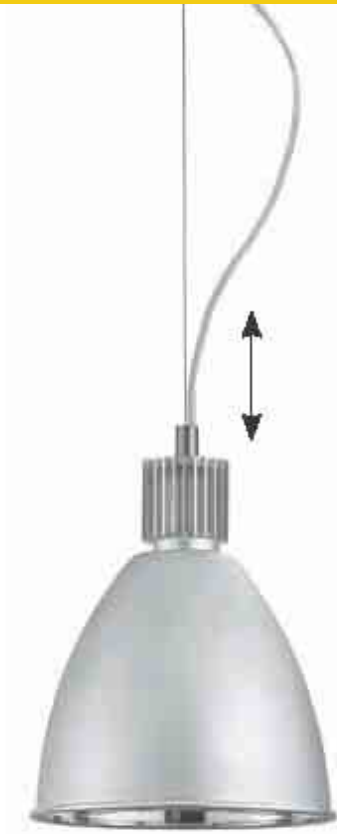

1.

Model no.	Size	Bulb	Color/Material
1. EGO 88865	D 207mm x H 1100mm	1 x E27 100 W	silver with aluminium brushed shade
2. EGO 88866	D 295mm x H 1100mm	1 x E27 100 W	silver with aluminium brushed shade