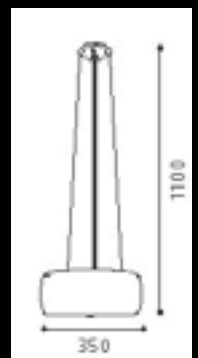

1.

2.

Model no.	Size	Bulb	Color/Material
1. EGO 88865	D 207mm x H 1100mm	1 x E27 100 W	silver with aluminium brushed shade
2. EGO 88866	D 295mm x H 1100mm	1 x E27 100 W	silver with aluminium brushed shade

1.

2.

Model no.	Size	Bulb	Color/Material
1. EGO 88868	D 305mm x H 1100mm	1 x E27 100 W	Chrome with aluminium brushed shade
2. EGO 88869	D 400mm x H 1100mm	1 x E27 100 W	Chrome with aluminium brushed shade