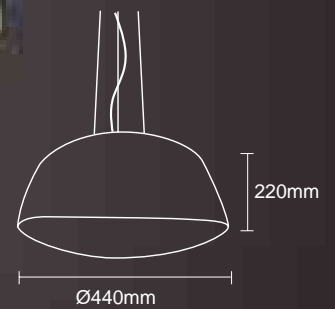

1.

2.

Model no.	Size	Bulb	Color/Material
1. HLL MD8630 1M WG HLL MD8630 3L WG	Dia: 390mm Ht250mm Dia: 490mm Ht320mm	1 x E27 40W 3 x E27 40W	White, Green/Aluminium White, Green/Aluminium
2. HLL MD8630 1M BW HLL MD8630 3L BW	Dia: 390mm Ht250mm Dia: 490mm Ht320mm	1 x E27 40W 3 x E27 40W	Black, White/Aluminium Black, White/Aluminium

1.

2.

3.

Model no.	Size	Bulb	Color/Material
1. MGL MD1218 2G	Dia: 440mm Ht220mm	2 x E27 40W INC	White, Green (inside)/Opal glass
2. MGL MD1218 2W	Dia: 440mm Ht220mm	2 x E27 40W INC	White/Opal glass
3. MGL MD1218 2Y	Dia: 440mm Ht220mm	2 x E27 40W INC	White, Yellow (inside)/Opal glass