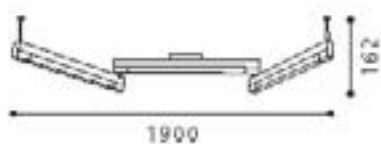

Model no.	Size	Bulb	Color/Material
1. EGO 89028	L 1280mm x H 162mm	2 x T5 13W	aluminium brushed with white diffuser
2. EGO 89029	L 1900mm x H 162mm	3 x T5 13W	aluminium brushed with white diffuser