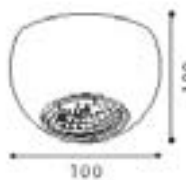

Model no.	Size	Bulb
1. EGO 89338	D 100mm x H 100mm	1 x GU10 50 W
2. EGO 89343	D 125mm x H 90mm	1 x GU10 50 W