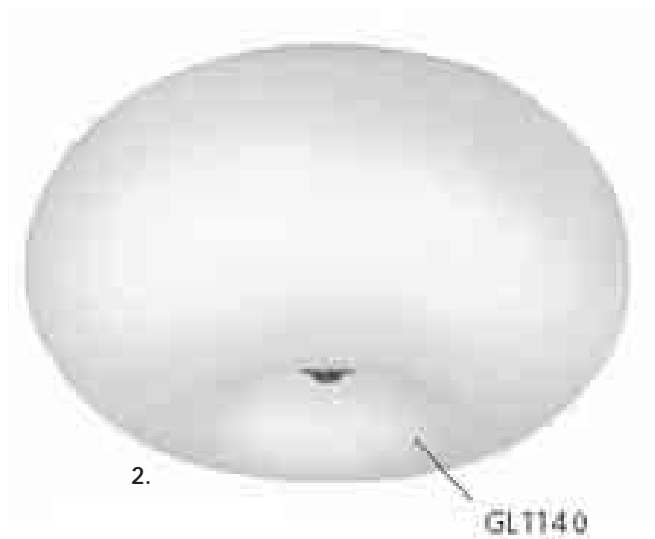

Model no.	Size	Bulb	Color/Material
1. EGO 86811	D 280mm x H 160mm	2 x E27 60 W	Opal glass - GL 1139
2. EGO 86812	D 350mm x H 210mm	2 x E27 60 W	Opal glass - GL 1140