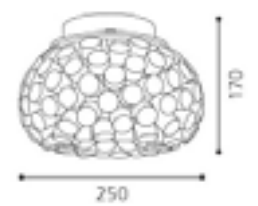

Model no.	Size	Bulb	Color/Material
1. EGO 89065	D 250mm x Projection 170mm	1 x E27 60 W	aluminium

1.

2.

Model no.	Size	Bulb	Color/Material
1. EGO 89324	L 410mm x W 410mm	2 x E27 60 W	satin/brown/orange-GL598
2. EGO 89323	D 395mm	2 x E27 60 W	satin/brown/orange-GL1348