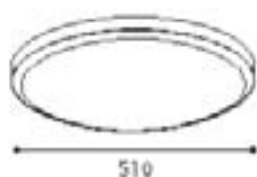

Model no.	Size	Bulb	Color/Material
1. EGO 89065	D 250mm x Projection 170mm	1 x E27 60 W	aluminium

1.

2.

Model no.	Size	Bulb	Color/Material
1. EGO 89324	L 410mm x W 410mm	2 x E27 60 W	satin/brown/orange-GL598
2. EGO 89323	D 395mm	2 x E27 60 W	satin/brown/orange-GL1348

1.

2.

3.

Model no.	Size	Bulb	Color/Material
1. EGO 89245	L 340mm x W 340mm	1 x E27 100W	leaf decor with GL1933 satin
2. EGO 89246	L 340mm x W 340mm	1 x E27 100W	lines decor with GL1994 satin
3. EGO 89874	L 410mm x W 410mm	2 x E27 60W	satin white glass