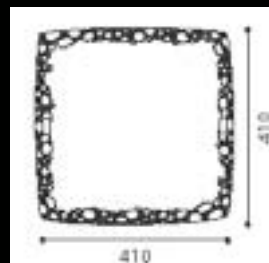

Model no.	Size	Bulb	Color/Material
1. EGO 89245	L 340mm x W 340mm	1 x E27 100W	leaf decor with GL1933 satin
2. EGO 89246	L 340mm x W 340mm	1 x E27 100W	lines decor with GL1994 satin
3. EGO 89874	L 410mm x W 410mm	2 x E27 60W	satin white glass