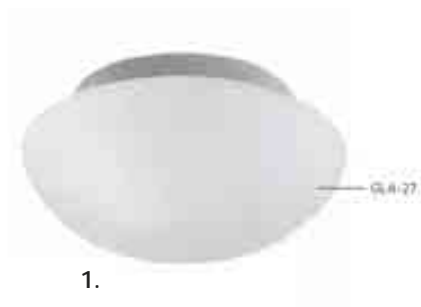

Model no.	Size	Bulb	Color/Material
1. EGO 81635	D 200mm x Projection 92mm	1 x E27 60W	opal glass
2. EGO 81636	D 280mm x Projection 117mm	1 x E27 60W	opal glass
3. EGO 83404	D 350mm x Projection 127mm	2 x E27 60W	opal glass