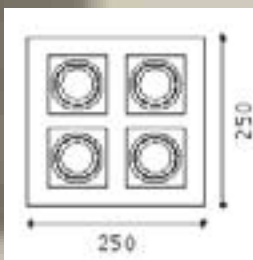

Model no.	Size	Bulb	Color/Material
1. EGO 89079	L 250mm x H 250mm	4 x GU10 35W	ceiling light with spot lights