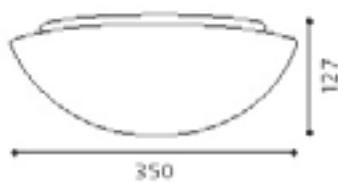

Model no.	Size	Bulb	Color/Material
1. EGO 81635	D 200mm x Projection 92mm	1 x E27 60W	opal glass
2. EGO 81636	D 280mm x Projection 117mm	1 x E27 60W	opal glass
3. EGO 83404	D 350mm x Projection 127mm	2 x E27 60W	opal glass