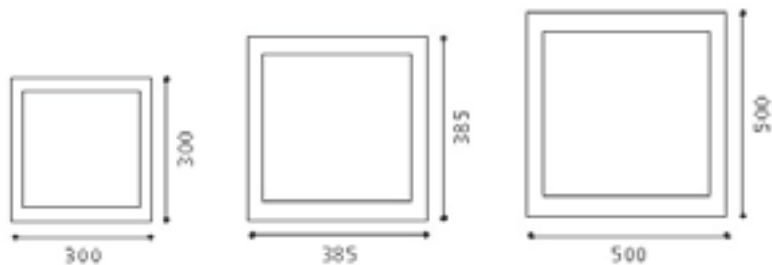

Model no.	Size	Bulb	Color/Material
1. EGO 89454	L 500mm x H 500mm	1 x T5 CFL 55W	chrome with GL2076, GL2077 white glass
2. EGO 88092	L 385mm x H 385mm	1 x 2D 28W	chrome with GL945, GL946 satin glass
3. EGO 88091	L 300mm x H 300mm	1 x 2D 28W	chrome with GL944, GL943 satin glass