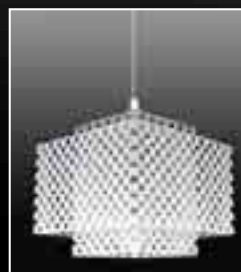

pendant ► P44

Model no.	Size	Bulb	Color/Material
1. HLL MC8743 1L W	485mm x 485mm Ht460mm	1 x E27 40W	White
HLL MC8743 1M W	375mm x 375mm Ht355mm	1 x E27 40W	White
2. HLL MC8743 1L G	485mm x 485mm Ht460mm	1 x E27 40W	Green
HLL MC8743 1M G	375mm x 375mm Ht355mm	1 x E27 40W	Green