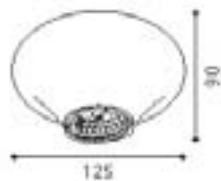

Model no.	Size	Bulb	Color/Material
1. EGO 89028	L 1280mm x H 162mm	2 x T5 13W	aluminium brushed with white diffuser
2. EGO 89029	L 1900mm x H 162mm	3 x T5 13W	aluminium brushed with white diffuser

Model no.	Size	Bulb	Color/Material
1. EGO 88894	L 970mm x H 228mm	2 x T8 30W	White opal diffuser
2. EGO 88895	L 666mm x H 228mm	2 x T8 18W	White opal diffuser

Model no.	Size	Bulb	Color/Material
1. EGO 89454	L 500mm x H 500mm	1 x T5 CFL 55W	chrome with GL2076, GL2077 white glass
2. EGO 88092	L 385mm x H 385mm	1 x 2D 28W	chrome with GL945, GL946 satin glass
3. EGO 88091	L 300mm x H 300mm	1 x 2D 28W	chrome with GL944, GL943 satin glass

1.

2.

Model no.	Size	Bulb
1. EGO 89338	D 100mm x H 100mm	1 x GU10 50 W
2. EGO 89343	D 125mm x H 90mm	1 x GU10 50 W

Color/Material

White
White