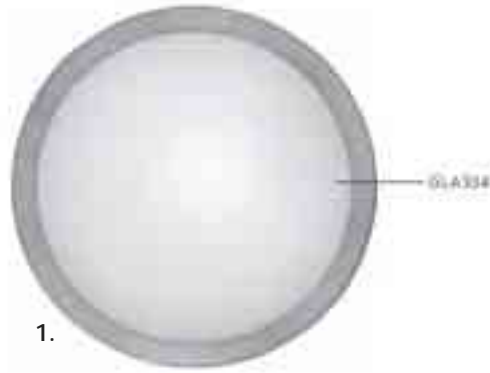

Model no.	Size	Bulb	Color/Material
1. EGO 87328	D 280mm	1 x E27 60 W	matt nickel with GLA334 satin glass
2. EGO 87329	D 345mm	1 x E27 60 W	matt nickel with GL281 satin glass
3. EGO 87331	D 425mm	2 x E27 60 W	matt nickel with GL1348 satin glass