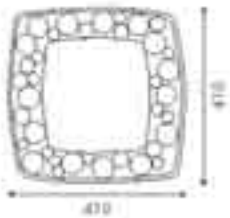

CHANGI VILLAGE HOTEL

another project by LIGHTCRAFT

Model no.	Size	Bulb	Color/Material
1. WD C0148M	Dia: 800mm Ht330mm	6 x E14 INC	
2. WD C0148S	Dia: 550mm Ht320mm	3 x E14 INC	

Model no.	Size	Bulb	Color/Material
1. EGO 86811	D 280mm x H 160mm	2 x E27 60 W	Opal glass - GL 1139
2. EGO 86812	D 350mm x H 210mm	2 x E27 60 W	Opal glass - GL 1140

Model no.	Size	Bulb	Color/Material
1. EGO 89065	D 250mm x Projection 170mm	1 x E27 60 W	aluminium

1.

2.

Model no.	Size	Bulb	Color/Material
1. EGO 89324	L 410mm x W 410mm	2 x E27 60 W	satin/brown/orange-GL598
2. EGO 89323	D 395mm	2 x E27 60 W	satin/brown/orange-GL1348