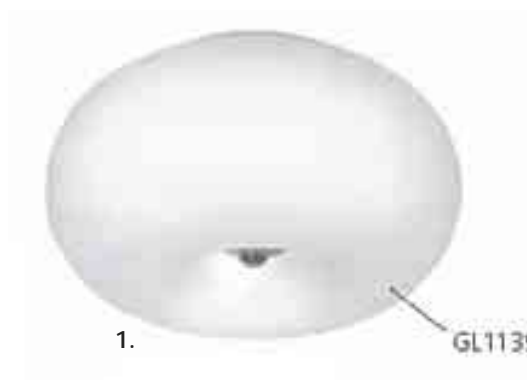

Model no.	Size	Bulb	Color/Material
1. EGO 86811	D 280mm x H 160mm	2 x E27 60 W	Opal glass - GL 1139
2. EGO 86812	D 350mm x H 210mm	2 x E27 60 W	Opal glass - GL 1140