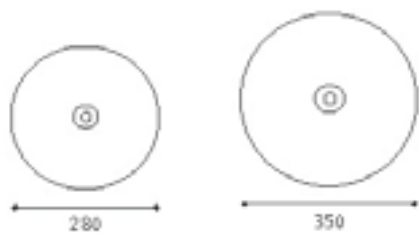

Model no.	Size	Bulb	Color/Material
1. EGO 86811	D 280mm x H 160mm	2 x E27 60 W	Opal glass - GL 1139
2. EGO 86812	D 350mm x H 210mm	2 x E27 60 W	Opal glass - GL 1140