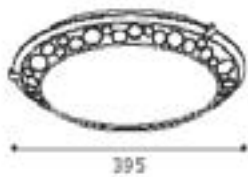

Model no.	Size	Bulb	Color/Material
1. EGO 89065	D 250mm x Projection 170mm	1 x E27 60 W	aluminium

1.

2.

Model no.	Size	Bulb	Color/Material
1. EGO 89324	L 410mm x W 410mm	2 x E27 60 W	satin/brown/orange-GL598
2. EGO 89323	D 395mm	2 x E27 60 W	satin/brown/orange-GL1348