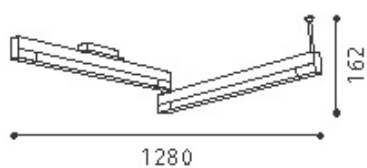

Model no.	Size	Bulb	Color/Material
1. EGO 89028	L 1280mm x H 162mm	2 x T5 13W	aluminium brushed with white diffuser
2. EGO 89029	L 1900mm x H 162mm	3 x T5 13W	aluminium brushed with white diffuser