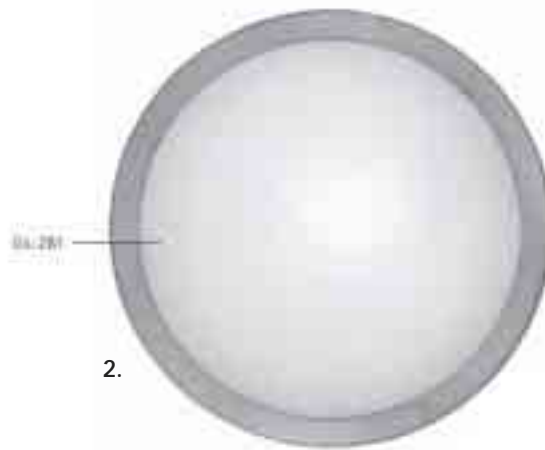

Model no.	Size	Bulb	Color/Material
1. EGO 89065	D 250mm x Projection 170mm	1 x E27 60 W	aluminium

1.

2.

Model no.	Size	Bulb	Color/Material
1. EGO 89324	L 410mm x W 410mm	2 x E27 60 W	satin/brown/orange-GL598
2. EGO 89323	D 395mm	2 x E27 60 W	satin/brown/orange-GL1348

1.

2.

3.

Model no.	Size	Bulb	Color/Material
1. EGO 89245	L 340mm x W 340mm	1 x E27 100W	leaf decor with GL1933 satin
2. EGO 89246	L 340mm x W 340mm	1 x E27 100W	lines decor with GL1994 satin
3. EGO 89874	L 410mm x W 410mm	2 x E27 60W	satin white glass

Model no.	Size	Bulb	Color/Material
1. EGO 89441	D 510mm	3 x E27 60 W	ceiling/wall light, matt nickel with GL2169 cream glass

Model no.	Size	Bulb	Color/Material
1. EGO 89079	L 250mm x H 250mm	4 x GU10 35W	ceiling light with spot lights

Model no.	Size	Bulb	Color/Material
1. EGO 81635	D 200mm x Projection 92mm	1 x E27 60W	opal glass
2. EGO 81636	D 280mm x Projection 117mm	1 x E27 60W	opal glass
3. EGO 83404	D 350mm x Projection 127mm	2 x E27 60W	opal glass