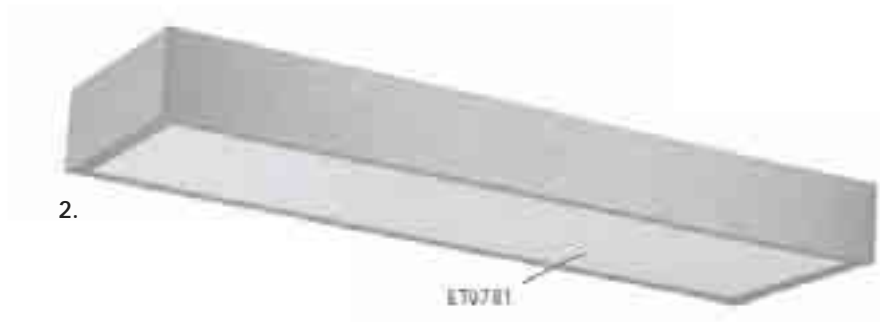

Model no.	Size	Bulb	Color/Material
1. EGO 88894	L 970mm x H 228mm	2 x T8 30W	White opal diffuser
2. EGO 88895	L 666mm x H 228mm	2 x T8 18W	White opal diffuser