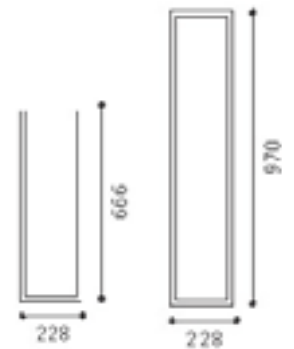

Model no.	Size	Bulb	Color/Material
1. EGO 88894	L 970mm x H 228mm	2 x T8 30W	White opal diffuser
2. EGO 88895	L 666mm x H 228mm	2 x T8 18W	White opal diffuser