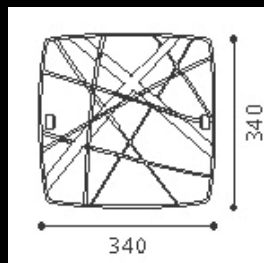

Model no.	Size	Bulb	Color/Material
1. EGO 89245	L 340mm x W 340mm	1 x E27 100W	leaf decor with GL1933 satin
2. EGO 89246	L 340mm x W 340mm	1 x E27 100W	lines decor with GL1994 satin
3. EGO 89874	L 410mm x W 410mm	2 x E27 60W	satin white glass