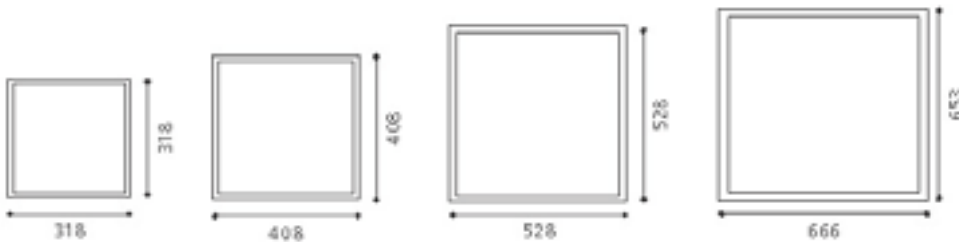

Model no.	Size	Bulb	Color/Material
1. EGO 88889	L 318mm x H 318mm	1 x T9 CFL 22W	ET0775 matt white diffuser
2. EGO 88891	L 408mm x H 408mm	1 x T9 CFL 32W	ET0776 matt white diffuser
3. EGO 88892	L 528mm x H 528mm	1 x T9 CFL 40W	ET0777 white opal diffuser
4. EGO 88893	L 666mm x H 653mm	4 x T8 18 W	ET0778 white opal diffuser