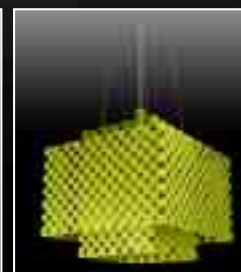

pendant ► P44

Model no.	Size	Bulb	Color/Material
1. HLL MC8743 1L W	485mm x 485mm Ht460mm	1 x E27 40W	White
HLL MC8743 1M W	375mm x 375mm Ht355mm	1 x E27 40W	White
2. HLL MC8743 1L G	485mm x 485mm Ht460mm	1 x E27 40W	Green
HLL MC8743 1M G	375mm x 375mm Ht355mm	1 x E27 40W	Green