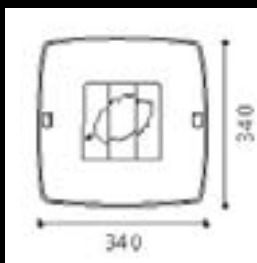

Model no.	Size	Bulb	Color/Material
1. EGO 89245	L 340mm x W 340mm	1 x E27 100W	leaf decor with GL1933 satin
2. EGO 89246	L 340mm x W 340mm	1 x E27 100W	lines decor with GL1994 satin
3. EGO 89874	L 410mm x W 410mm	2 x E27 60W	satin white glass