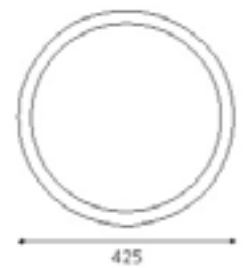

Model no.	Size	Bulb	Color/Material
1. EGO 87328	D 280mm	1 x E27 60 W	matt nickel with GLA334 satin glass
2. EGO 87329	D 345mm	1 x E27 60 W	matt nickel with GL281 satin glass
3. EGO 87331	D 425mm	2 x E27 60 W	matt nickel with GL1348 satin glass