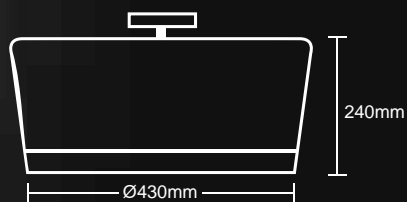

Model no.	Size	Bulb	Color/Material
1. WD C0048M R	Dia: 450mm	3 x E27	Grey/red leaf decor shade
2. WD C0048M G	Dia: 450mm	3 x E27	Grey/green leaf decor shade

1.

2.

pendant ► P56

Model no.	Size	Bulb	Color/Material
1. HLL MC8598 450	Dia: 450mm x 450mm	1 x T5 22W + 1 x T5 40W 1 x GEB-50 22W + 1 x GEB-50 40W	
HLL MC8598 550	Dia: 550mm x 550mm	1 x T5 28W + 55W CFL Lamp 1 x 28W + 1 x 55W Electronic Ballast 230V 50Hz	
2. HLL MC8508 3L	Dia: 360mm Ht1200mm	3 x E14 40W	White glass shade

1.

2.

pendant ► P44

Model no.	Size	Bulb	Color/Material
1. HLL MC8743 1L W	485mm x 485mm Ht460mm	1 x E27 40W	White
HLL MC8743 1M W	375mm x 375mm Ht355mm	1 x E27 40W	White
2. HLL MC8743 1L G	485mm x 485mm Ht460mm	1 x E27 40W	Green
HLL MC8743 1M G	375mm x 375mm Ht355mm	1 x E27 40W	Green

table ► P149

Model no.	Size	Bulb	Color/Material
1. XY 6809LC W	Dia: 430mm Ht240mm	3 x E14 40W	White

pendant ▶ P64

Model no.	Size	Bulb	Color/Material
1. MGL MC998 3A		3 x E27 40W	Opal glass
2. MGL MC998 3		3 x E27 40W	Opal glass