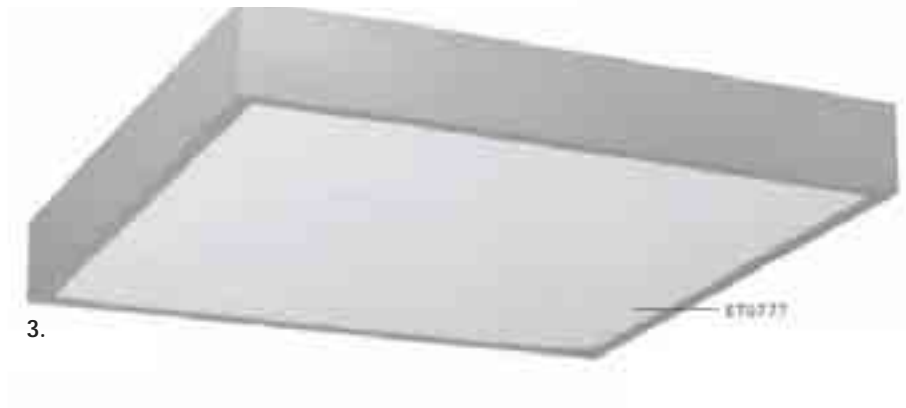

Model no.	Size	Bulb	Color/Material
1. EGO 88889	L 318mm x H 318mm	1 x T9 CFL 22W	ET0775 matt white diffuser
2. EGO 88891	L 408mm x H 408mm	1 x T9 CFL 32W	ET0776 matt white diffuser
3. EGO 88892	L 528mm x H 528mm	1 x T9 CFL 40W	ET0777 white opal diffuser
4. EGO 88893	L 666mm x H 653mm	4 x T8 18 W	ET0778 white opal diffuser